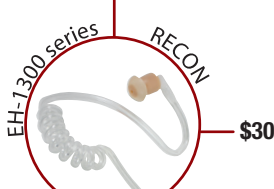

**MSRP \$25**

CURRENTLY AVAILABLE CONNECTORS	
SMC-1LW00	Cobra/ICOM/Maxon/Midland/Ritron/Vertex and Yaesu models with 2-pin TOP connectors
SMC-1LW01	Kenwood 2-pin and some HYT and Relm models
SMC-1LW03	Motorola 2-pin (side) and some HYT and Relm models
SMC-1LW22S	Vertex 1-pin (side) connector with 2 locking screws
SMC-1LW63	Motorola 1-pin radios such as SPIRIT & TALKABOUT
SMC-1LW-H7	HYT/Hytera TC-320 (1-pin w/locking screw)

## Compact, Lightweight

SPEAKER MICROPHONES

LISTEN ONLY OPTIONS  
See Pages 34-35

Metal Reinforced Swivel Clip

### FEATURES

- Small, lightweight and easy to use. Measures only 2.8" x 1.9" x 0.85" (1.4" clip) (H/W/D) and weighs 2.6 oz.
- Adjustable, rotating clip secures the microphone gently to the user's clothing
- Loud front-firing speaker matches the audio output of much larger speaker mics
- Features a 3.5mm accessory jack for connecting an earphone to the unit (See EH-300, EH-1300, EH-1200 Series for Listen Only Earpieces pages 34-35)
- Tactile Push-To-Talk button for sending radio calls
- High performance electret condenser