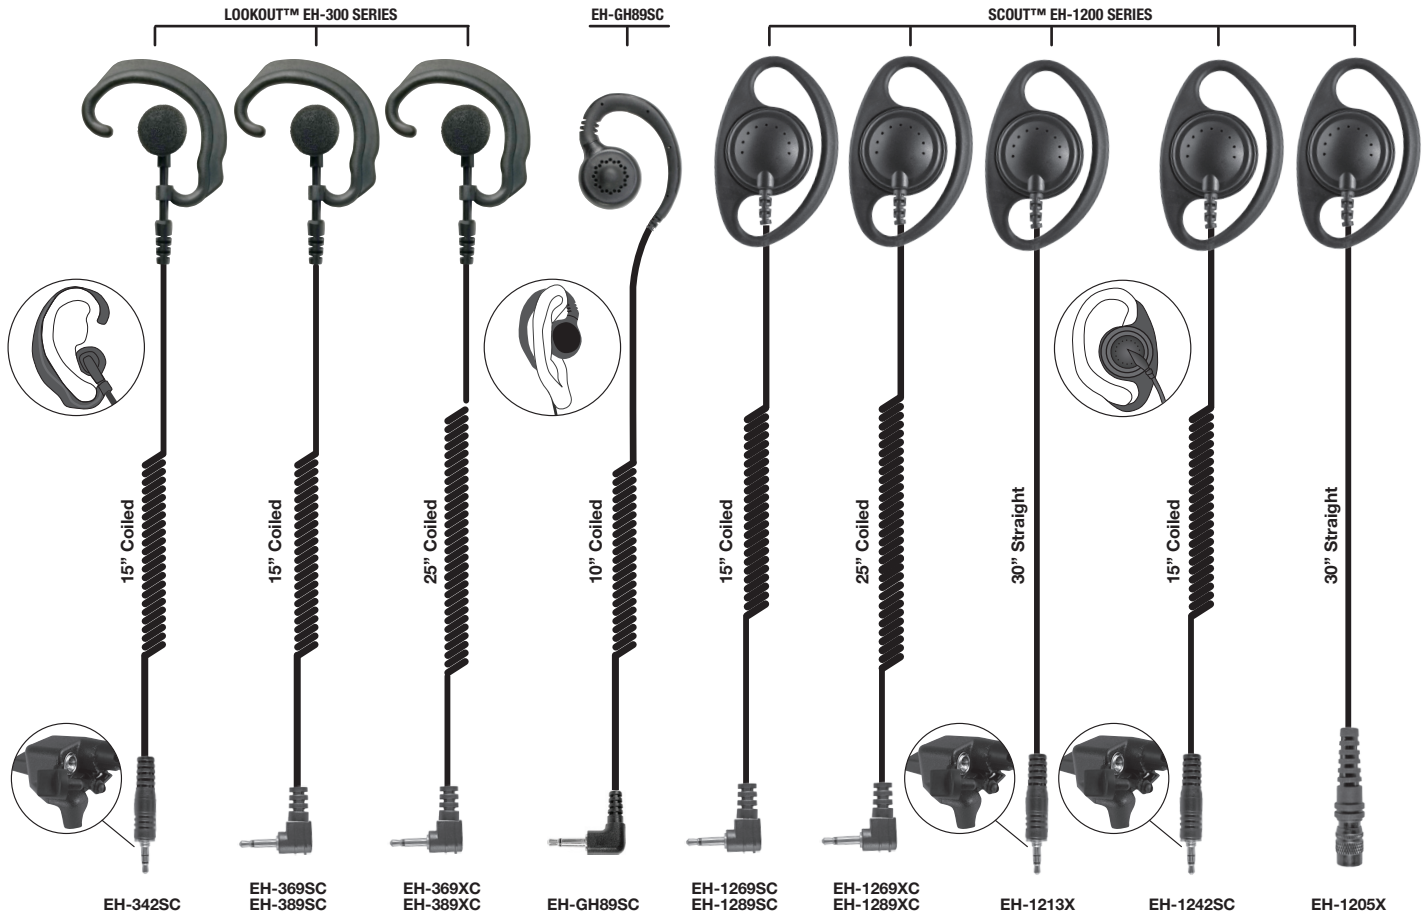

PRYME Listen Only Earpieces

LOOKOUT™ (EH-300), EH-GH89SC, SCOUT™ (EH-1200)

Our innovative Listen Only earpieces provide quality and comfort during private communications. All units feature heavy grade industrial jacketed cables and excellent strain relief for maximum life in the field. PRYME provides the option of using Listen Only Earpieces either with your radio (long cable) or your speaker microphone (short cable.) Plug in with PRYME and enjoy the comfort and convenience of private listening.

LOOKOUT™ EH-300 SERIES

- Low profile, in-line earphone
- Soft earhook holds earphone in place during strenuous activity and is extremely comfortable to wear
- High quality speaker that allows for outstanding receive audio
- Rugged, polycarbonate components for maximum durability
- Polyurethane-jacketed, coiled mic cable
- Available with either 2.5mm or 3.5mm plugs

EH-GH89SC SERIES

- Comfortable G-Hook style earpiece can be used on either left or right ear
- Large speaker delivers clear, crisp audio
- Speaker can be easily cleaned for comfort or hygiene
- 10" coiled cord when retracted - expands to 20"
- 3.5mm plug

SCOUT™ EH-1200 SERIES

- Rugged surveillance style D-Ring earphone
- The D-Ring is a secure yet comfortable style earpiece that provides outstanding receive audio
- The patented swivel earpiece design allows for longer lasting strain relief
- Rugged, polycarbonate components for maximum durability
- Available with either 2.5mm or 3.5mm plugs