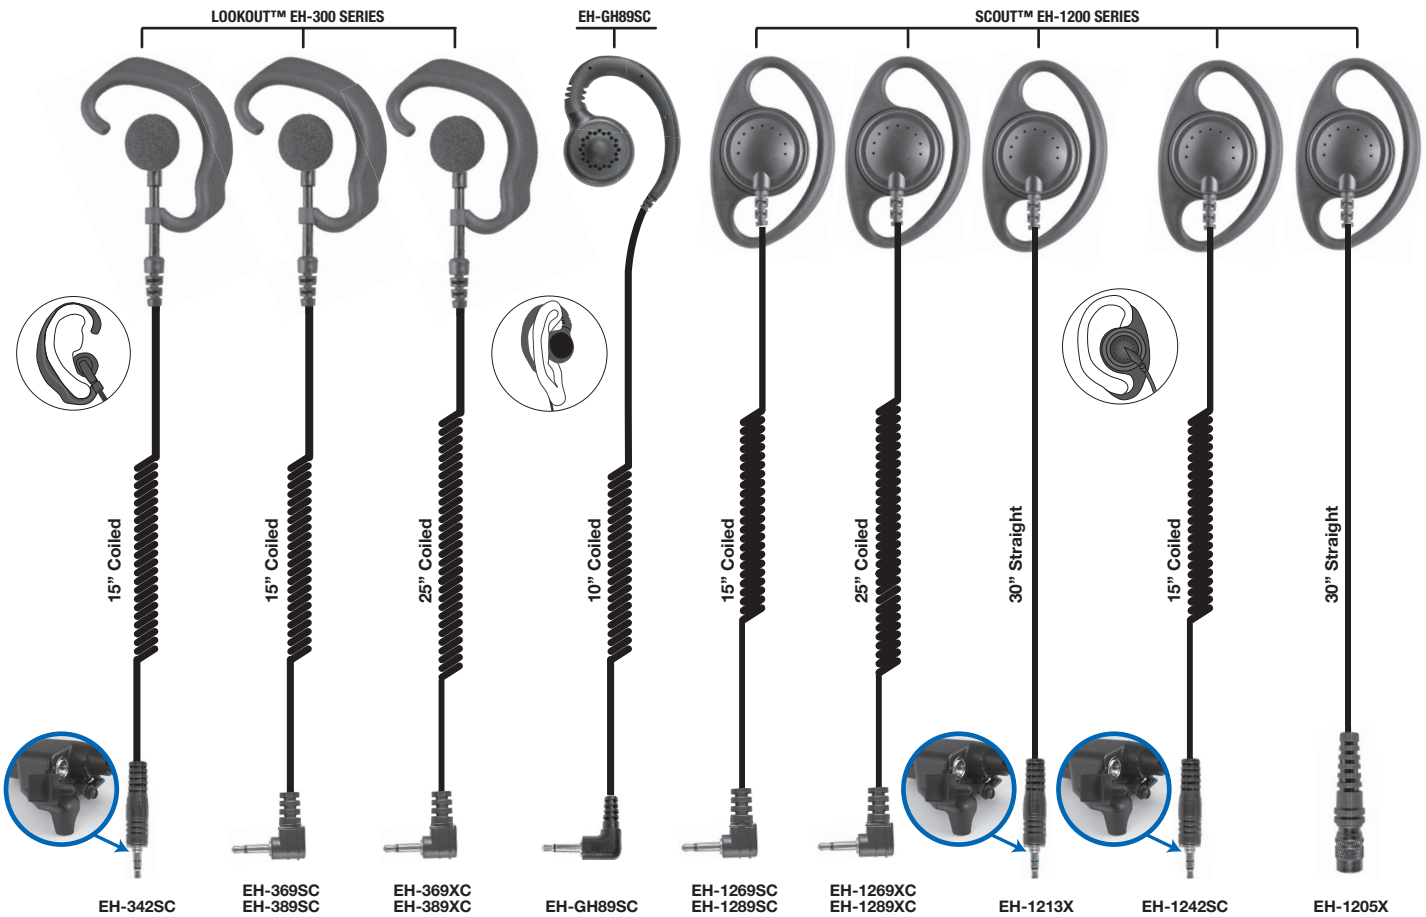

LOOKOUT™ (EH-300 SERIES), EH-GH89SC, SCOUT™ (EH-1200 SERIES) LISTEN ONLY EARPIECES

Our innovative Listen Only earpieces provide quality and comfort during private communications. All units feature heavy grade industrial jacketed cables and excellent strain relief for maximum life in the field. PRYME provides the option of using Listen Only Earpieces either with your radio (long cable) or your speaker microphone (short cable). Plug in with PRYME and enjoy the comfort and convenience of private listening.

LOOKOUT™ EH-300 SERIES

- Low profile, in-line earphone
- Soft earhook holds earphone in place during strenuous activity and is extremely comfortable to wear
- High quality speaker that allows for outstanding receive audio
- Rugged, polycarbonate components for maximum durability
- Polyurethane-jacketed, coiled mic cable
- Available with either 2.5mm or 3.5mm plugs

EH-GH89SC SERIES

- Comfortable G-Hook style earpiece can be used on either left or right ear
- Large speaker delivers clear, crisp audio
- Speaker can be easily cleaned for comfort or hygiene
- 10" coiled cord when retracted - expands to 20"
- 3.5mm plug

SCOUT™ EH-1200 SERIES

- Rugged surveillance style D-Ring earphone
- The D-Ring is a secure yet comfortable style earpiece that provides outstanding receive audio
- The patented swivel earpiece design allows for longer lasting strain relief
- Rugged, polycarbonate components for maximum durability
- Available with either 2.5mm or 3.5mm plugs