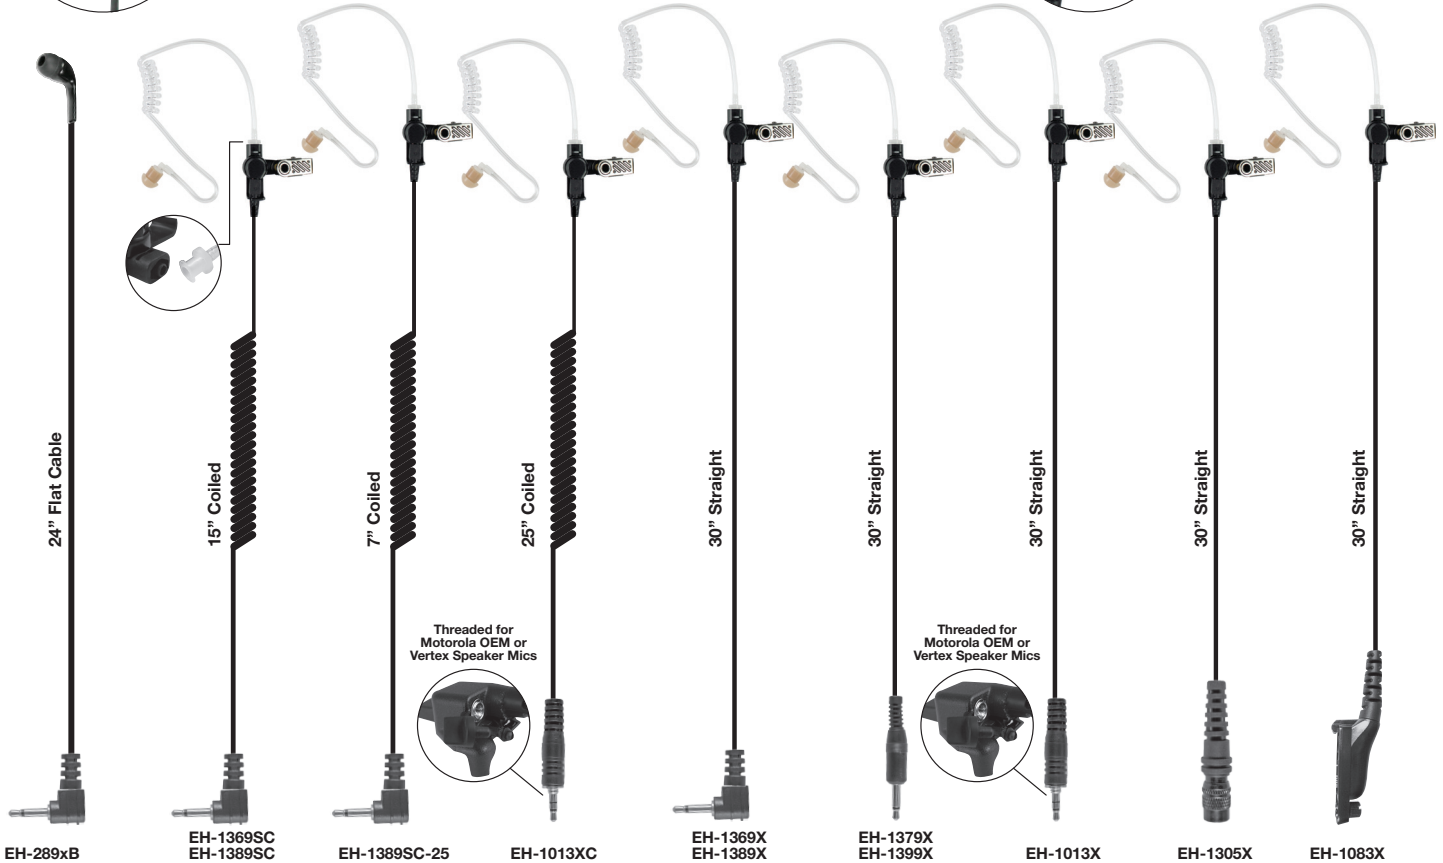

### PRYME® FLAT CABLE EARPHONE

Professional grade FLAT CABLE earphone fits all PRYME® speaker microphones and any other brands that use a 3.5mm plug. Lightweight and super comfortable for use on either ear. Not too long. Our unique FLAT CABLE is light, yet strong and resists tangles often seen with coiled cords.

## RECON™ EH-1300 SERIES

- Rugged surveillance style acoustic tube earphone
- TWIST CONNECT acoustic tube assembly for hygiene and multiple users
- The clear eartube is low profile and provides outstanding receive audio
- Features heavy-duty cable with a strong polyurethane jacket and reinforced strain relief
- Polycarbonate components for long life in the field
- Can be easily concealed under a sport coat, jacket, or other clothing
- Good for covert communication
- Available with either 2.5mm or 3.5mm plugs

All EH-1300 earpieces have **TWIST CONNECT** acoustic tube

All EH-1300 earpieces have reinforced earphone clip

Use earbud or flexible ear insert

PART NUMBER	DESCRIPTION	PRICE
EH-289xB	24" Straight Flat Cable with 3.5mm Right Angle Connector	\$15
EH-1369SC	15" Coiled Cable with 2.5mm Right Angle Connector	\$30
EH-1389SC	15" Coiled Cable with 3.5mm Right Angle Connector	\$30
EH-1389SC-25	7" Coiled Cable with 3.5mm Right Angle Connector	\$30
EH-1013XC (Motorola threaded)	25" Coiled Cable with 3.5mm Threaded Straight Connector	\$35
EH-1369X	30" Straight Cable with 2.5mm Right Angle Connector	\$30
EH-1379X	30" Straight Cable with 2.5mm Straight Connector	\$30
EH-1389X	30" Straight Cable with 3.5mm Right Angle Connector	\$30
EH-1399X	30" Straight Cable with 3.5mm Straight Connector	\$30
EH-1013X (Motorola threaded)	30" Straight Cable with 3.5mm Threaded Straight Connector	\$30
EH-1083X (MotoTRBO XPR)	30" Straight Cable with x83 Connector	\$50
EH-1305X	30" Straight Cable with Quick Disconnect Connector	\$34

1-WIRE LISTEN ONLY EARPIECES