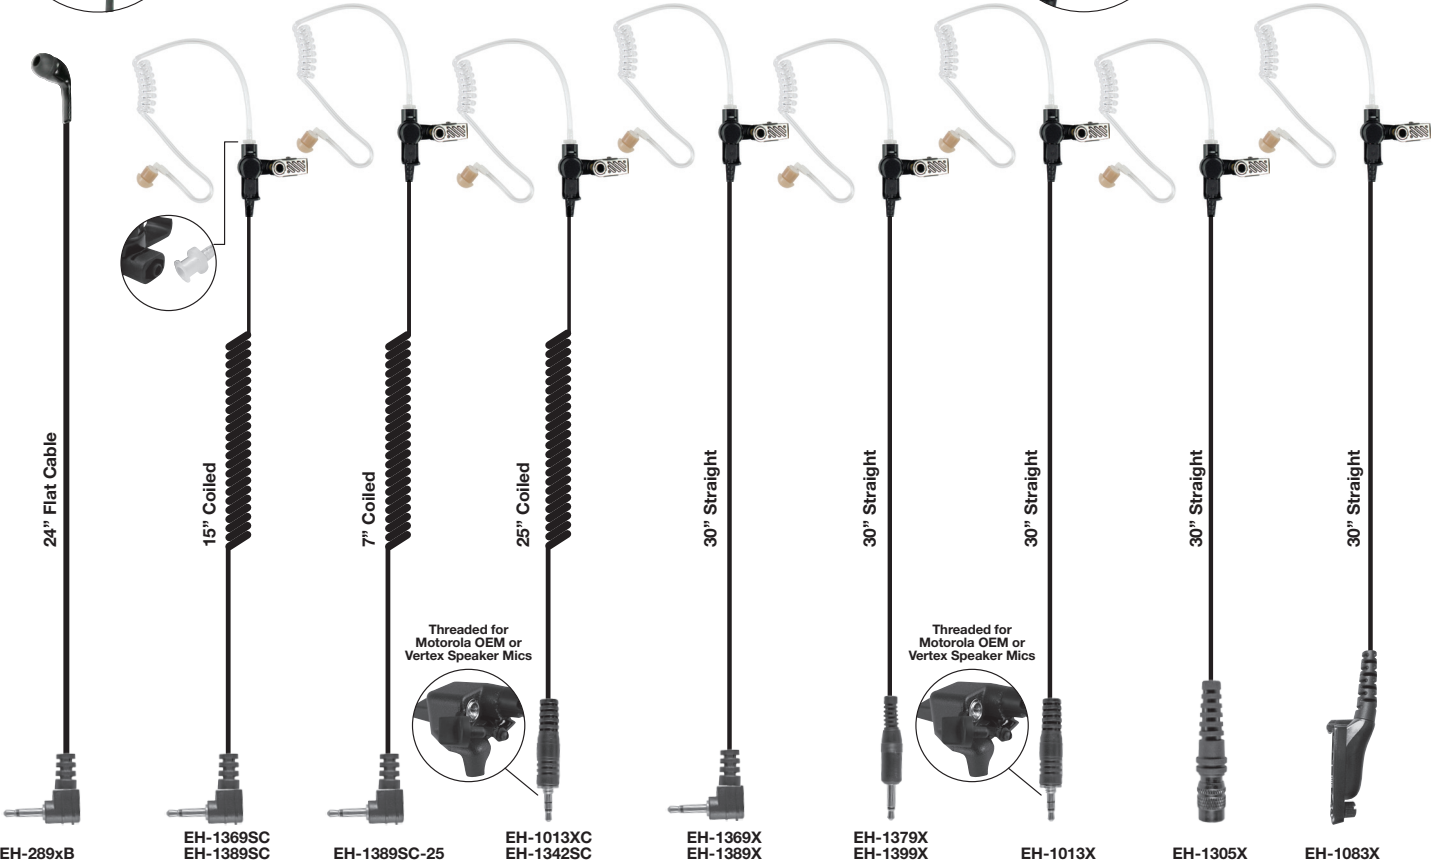

#### PRYME® FLAT CABLE EARPHONE

Professional grade FLAT CABLE earphone fits all PRYME® speaker microphones and any other brands that use a 3.5mm plug. Lightweight and super comfortable for use on either ear. Not too long. Our unique FLAT CABLE is light, yet strong and resists tangles often seen with coiled cords.

### RECON™ EH-1300 SERIES

- Rugged surveillance style acoustic tube earphone
- TWIST CONNECT acoustic tube assembly for hygiene and multiple users
- The clear eartube is low profile and provides outstanding receive audio
- Features heavy-duty cable with a strong polyurethane jacket and reinforced strain relief
- Polycarbonate components for long life in the field
- Can be easily concealed under a sport coat, jacket, or other clothing
- Good for covert communication
- Available with either 2.5mm or 3.5mm plugs

All EH-1300 earpieces have **TWIST CONNECT** acoustic tube

All EH-1300 earpieces have reinforced earphone clip

Use earbud or flexible ear insert

EH-289xB	24" Straight Flat Cable with 3.5mm Right Angle Connector
EH-1369SC	15" Coiled Cable with 2.5mm Right Angle Connector
EH-1389SC	15" Coiled Cable with 3.5mm Right Angle Connector
EH-1389SC-25	7" Coiled Cable with 3.5mm Right Angle Connector
EH-1013XC (Motorola threaded)	25" Coiled Cable with 3.5mm Threaded Straight Connector
EH-1342SC (Vertex Threaded)	15" Coiled Cable with 3.5mm Threaded Straight Connector
EH-1369X	30" Straight Cable with 2.5mm Right Angle Connector
EH-1379X	30" Straight Cable with 2.5mm Straight Connector
EH-1389X	30" Straight Cable with 3.5mm Right Angle Connector
EH-1399X	30" Straight Cable with 3.5mm Straight Connector
EH-1013X (Motorola threaded)	30" Straight Cable with 3.5mm Threaded Straight Connector
EH-1083X (MotoTRBO XPR)	30" Straight Cable with x83 Connector
EH-1305X	30" Straight Cable with Quick Disconnect Connector

1-WIRE LISTEN ONLY EARPIECES