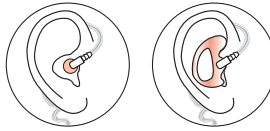

### PRYME® FLAT CABLE EARPHONE

Professional grade FLAT CABLE earphone fits all PRYME® speaker microphones and any other brands that use a 3.5mm plug. Lightweight and super comfortable for use on either ear. Not too long. Our unique FLAT CABLE is light, yet strong and resists tangles often seen with coiled cords.

## RECON™ EH-1300 SERIES

- Rugged surveillance style acoustic tube earphone
- TWIST CONNECT acoustic tube assembly for hygiene and multiple users
- The clear eartube is low profile and provides outstanding receive audio
- Features heavy-duty cable with a strong polyurethane jacket and reinforced strain relief
- Polycarbonate components for long life in the field
- Can be easily concealed under a sport coat, jacket, or other clothing
- Good for covert communication
- Available with either 2.5mm or 3.5mm plugs

All EH-1300 earpieces have **TWIST CONNECT** acoustic tube

All EH-1300 earpieces have reinforced earphone clip

Use earbud or flexible ear insert

PART NUMBER	DESCRIPTION	PRICE
EH-289xB	24" Straight Flat Cable with 3.5mm Right Angle Connector	\$15
EH-1369SC	15" Coiled Cable with 2.5mm Right Angle Connector	\$30
EH-1389SC	15" Coiled Cable with 3.5mm Right Angle Connector	\$30
EH-1389SC-25	7" Coiled Cable with 3.5mm Right Angle Connector	\$30
EH-1013XC (Motorola threaded)	25" Coiled Cable with 3.5mm Threaded Straight Connector	\$35
EH-1369X	30" Straight Cable with 2.5mm Right Angle Connector	\$30
EH-1379X	30" Straight Cable with 2.5mm Straight Connector	\$30
EH-1389X	30" Straight Cable with 3.5mm Right Angle Connector	\$30
EH-1399X	30" Straight Cable with 3.5mm Straight Connector	\$30
EH-1013X (Motorola threaded)	30" Straight Cable with 3.5mm Threaded Straight Connector	\$30
EH-1083X (MotoTRBO XPR)	30" Straight Cable with x83 Connector	\$50
EH-1305X	30" Straight Cable with Quick Disconnect Connector	\$34