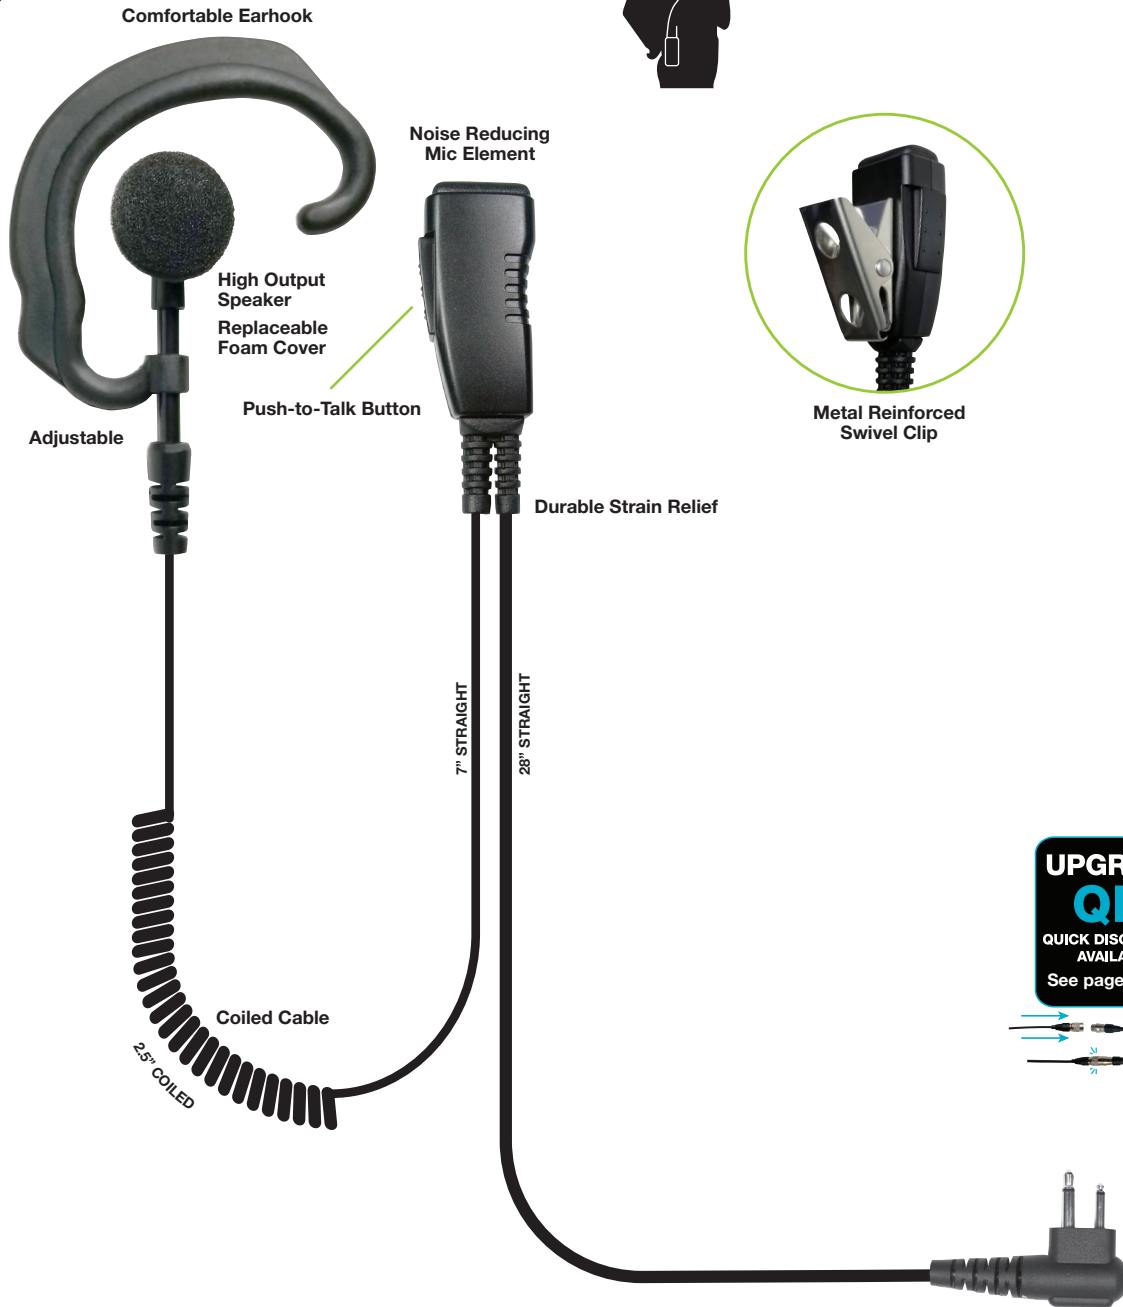

PRYME RESPONDER™ SPM-300EB Earhook Lapel Microphone

The SPM-300EB RESPONDER™ is a medium-duty lapel microphone with a soft earhook-style earphone. The combination microphone-PTT features a 360 degree rotating clothing clip that can be used to secure the microphone to the user's shirt.

UPGRADE
QD™
QUICK DISCONNECT
AVAILABLE
See pages 66-67

FEATURES

- Low profile, rugged lapel mic and in-line earphone
- Soft earhook holds earphone in place during strenuous activity and is extremely comfortable to wear
- High quality speaker and mic elements that allow for clear audio on both transmit and receive
- Rugged, polycarbonate housing for maximum durability
- Polyurethane-jacketed, coiled mic cable
- Conveniently located Push-To-Talk button for easy use