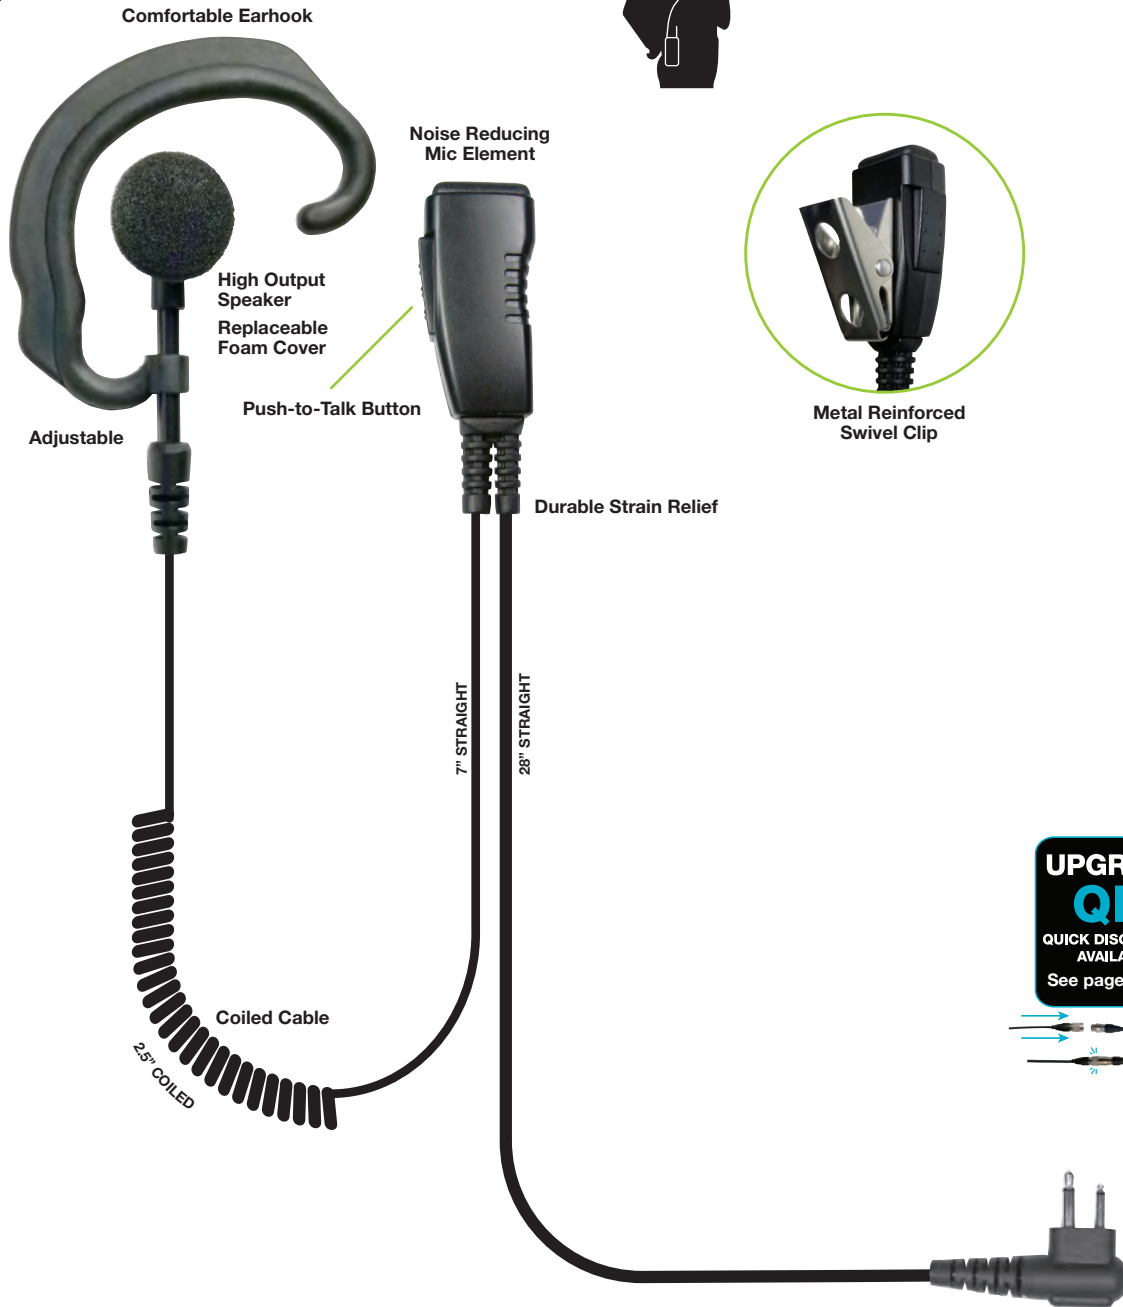

PRYME RESPONDER™ SPM-300EB Earhook Lapel Microphone

The SPM-300EB RESPONDER™ is a medium-duty lapel microphone with a soft earhook-style earphone. The combination microphone-PTT features a 360 degree rotating clothing clip that can be used to secure the microphone to the user's shirt.

PRICING

CONNECTOR	MSRP
Simple Pin (1 & 2 pin)	\$30
Simple Pin w/screw(s)	\$35
Multi Pin	\$50

UPGRADE
QD™
QUICK DISCONNECT
AVAILABLE
See pages 66-67

FEATURES

- Low profile, rugged lapel mic and in-line earphone
- Soft earhook holds earphone in place during strenuous activity and is extremely comfortable to wear
- High quality speaker and mic elements that allow for clear audio on both transmit and receive
- Rugged, polycarbonate housing for maximum durability
- Polyurethane-jacketed, coiled mic cable
- Conveniently located Push-To-Talk button for easy use