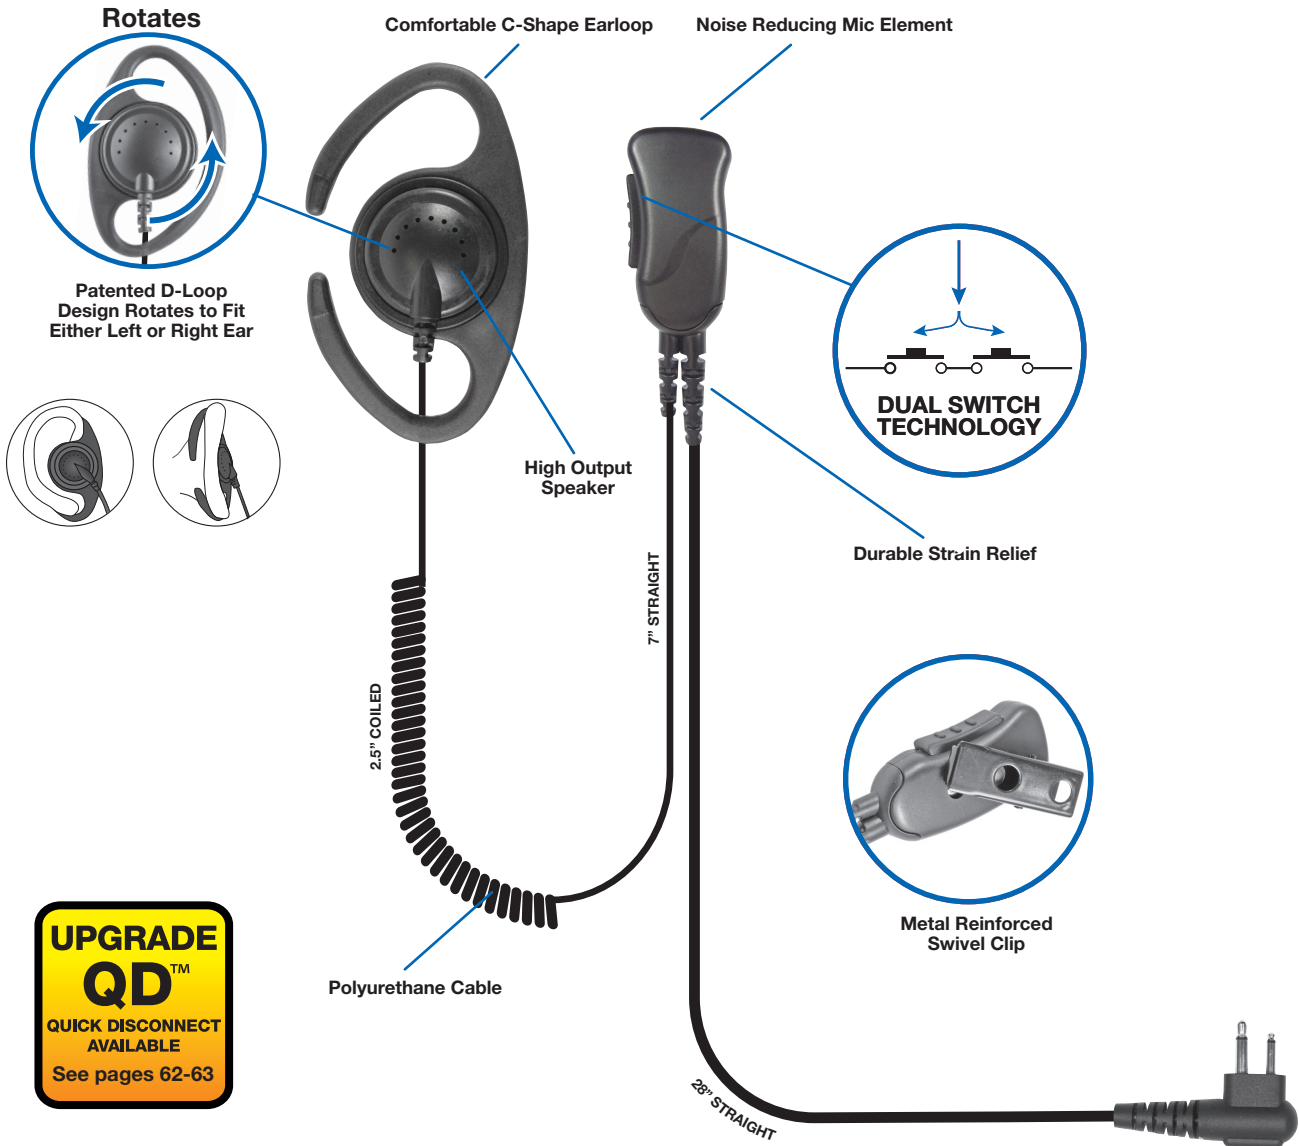

### C-Ring (Adjustable)

#### PRICING

CONNECTOR	MSRP
Simple Pin (1 & 2 pin)	\$32
Simple Pin w/screw(s)	\$37
Multi Pin	\$52

#### FEATURES

- Rugged lapel mic with surveillance style C-Ring earphone
- The C-Ring is a secure yet comfortable style earpiece that provides outstanding receive audio
- The patented swivel earpiece design allows for longer lasting strain relief
- High-quality electret condenser mic element produces excellent transmit audio
- Rugged, polycarbonate housing allows for maximum durability
- A large, metal clip secures the mic/PTT element to the user's lapel or collar
- Conveniently located PTT button for easy use
- Features Dual Switch Technology (DST) for maximum PTT durability