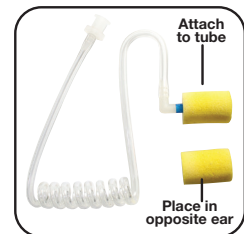

PRYME MIRAGE™ SPM-1300 1-WIRE Surveillance Kit – Lapel PTT

MIRAGE™ Series - SPM-1300 - Surveillance Kit , Lapel Mic Style (1-wire)
with Noise Reducing Mic element and Clear Tube Earphone.

The MIRAGE™ Lapel Style Mic Kit features a Clear tube, Surveillance style earphone. The tube assembly has a twist connector making it easy to replace or clean. Kit includes standard bud type earpiece and your choice of semi-custom ear mold.

1 YEAR
WARRANTY

Metal Reinforced Swivel Clip

Noise Reducing Mic Element

DUAL SWITCH TECHNOLOGY

High Output Transducer

Reinforced Earphone Clip

TWIST CONNECT Acoustic Tube

Earbud Included

INCLUDES

(1) Open Ear Insert
(See parts page 70)

High Noise Environment?
Add OPTIONAL P-NAP kit

(NRR 29)

UPGRADE
QD™
QUICK DISCONNECT
AVAILABLE
See pages 66-67

Durable Strain Relief

7" STRAIGHT

3" STRAIGHT

Polyurethane Cable

Coiled Cable

28" STRAIGHT

2.5" COILED

FEATURES

- Rugged lapel mic with surveillance style acoustic tube earphone
- TWIST CONNECT acoustic tube assembly for hygiene and multiple users
- Reinforced earphone clip provides cable retention and eliminates strain on earphone
- High-quality electret condenser mic element produces excellent transmit audio
- Rugged, polycarbonate housing is newly designed to reduce background noise
- Polyurethane jacketed coiled mic cable
- Features Dual Switch Technology (DST) for maximum durability