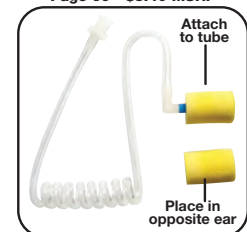

PRYME MIRAGE™ SPM-1300 1-WIRE Surveillance Kit – Lapel PTT

MIRAGE™ Series - SPM-1300 - Surveillance Kit , Lapel Mic Style (1-wire)
with Noise Reducing Mic element and Clear Tube Earphone.

The MIRAGE™ Lapel Style Mic Kit features a Clear tube, Surveillance style earphone. The tube assembly has a twist connector making it easy to replace or clean. Kit includes standard bud type earpiece and your choice of semi-custom ear mold.

PRICING

CONNECTOR	MSRP
Simple Pin (1 & 2 pin)	\$48
Simple Pin w/screw(s)	\$52
Multi Pin	\$68

UPGRADE
QD™
QUICK DISCONNECT
AVAILABLE
See pages 66-67

INCLUDES

(1) Open Ear Insert
(See parts page 70)

High Noise Environment?
Add OPTIONAL P-NAP kit
Page 69 - \$5.40 MSRP

(NRR 29)

FEATURES

- Rugged lapel mic with surveillance style acoustic tube earphone
- TWIST CONNECT acoustic tube assembly for hygiene and multiple users
- Reinforced earphone clip provides cable retention and eliminates strain on earphone
- High-quality electret condenser mic element produces excellent transmit audio
- Rugged, polycarbonate housing is newly designed to reduce background noise
- Polyurethane jacketed coiled mic cable
- Features Dual Switch Technology (DST) for maximum durability