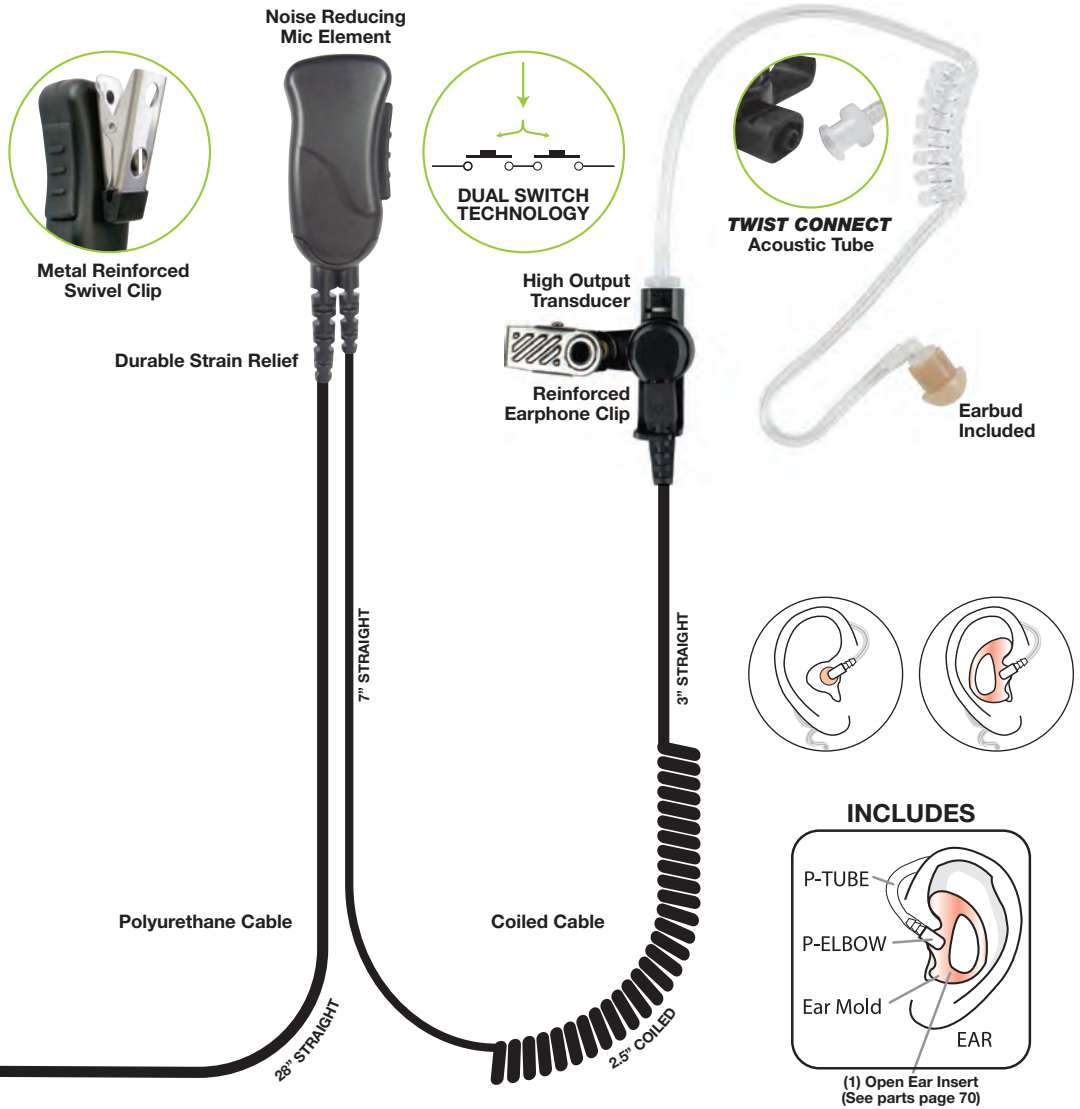

PRYME MIRAGE™ SPM-1300 1-WIRE Surveillance Kit – Lapel PTT

MIRAGE™ Series - SPM-1300 - Surveillance Kit , Lapel Mic Style (1-wire)
with Noise Reducing Mic element and Clear Tube Earphone.

The MIRAGE™ Lapel Style Mic Kit features a Clear tube, Surveillance style earphone. The tube assembly has a twist connector making it easy to replace or clean. Kit includes standard bud type earpiece and your choice of semi-custom ear mold.

PRICING

CONNECTOR	MSRP
Simple Pin (1 & 2 pin)	\$48
Simple Pin w/screw(s)	\$52
Multi Pin	\$68

UPGRADE
QD™
QUICK DISCONNECT
AVAILABLE
See pages 66-67

INCLUDES

(1) Open Ear Insert
(See parts page 70)

High Noise Environment?
Add OPTIONAL P-NAP kit
Page 69 - \$5.40 MSRP

(NRR 29)

FEATURES

- Rugged lapel mic with surveillance style acoustic tube earphone
- TWIST CONNECT acoustic tube assembly for hygiene and multiple users
- Reinforced earphone clip provides cable retention and eliminates strain on earphone
- High-quality electret condenser mic element produces excellent transmit audio
- Rugged, polycarbonate housing is newly designed to reduce background noise
- Polyurethane jacketed coiled mic cable
- Features Dual Switch Technology (DST) for maximum durability