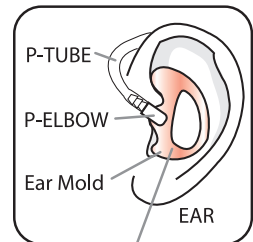

PRYME MIRAGE™ SPM-1300 1-WIRE Surveillance Kit – Lapel PTT

MIRAGE™ Series - SPM-1300 - Surveillance Kit , Lapel Mic Style (1-wire)
with Noise Reducing Mic element and Clear Tube Earphone.

The MIRAGE™ Lapel Style Mic Kit features a Clear tube, Surveillance style earphone. The tube assembly has a twist connector making it easy to replace or clean. Kit includes standard bud type earpiece and your choice of semi-custom ear mold.

PRICING

CONNECTOR	MSRP
Simple Pin (1 & 2 pin)	\$48
Simple Pin w/screw(s)	\$52
Multi Pin	\$68

UPGRADE
QD™
QUICK DISCONNECT
AVAILABLE
See pages 66-67

INCLUDES

(1) Open Ear Insert
(See parts page 70)

High Noise Environment?
Add OPTIONAL P-NAP kit
Page 69 - \$5.40 MSRP

(NRR 29)

FEATURES

- Rugged lapel mic with surveillance style acoustic tube earphone
- TWIST CONNECT acoustic tube assembly for hygiene and multiple users
- Reinforced earphone clip provides cable retention and eliminates strain on earphone
- High-quality electret condenser mic element produces excellent transmit audio
- Rugged, polycarbonate housing is newly designed to reduce background noise
- Polyurethane jacketed coiled mic cable
- Features Dual Switch Technology (DST) for maximum durability