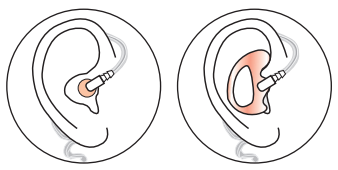

PRYME MIRAGE™ SPM-1300 1-WIRE Surveillance Kit – Lapel PTT

MIRAGE™ Series - SPM-1300 - Surveillance Kit , Lapel Mic Style (1-wire)
with Noise Reducing Mic element and Clear Tube Earphone.

The MIRAGE™ Lapel Style Mic Kit features a Clear tube, Surveillance style earphone. The tube assembly has a twist connector making it easy to replace or clean. Kit includes standard bud type earpiece and your choice of semi-custom ear mold.

PRICING

CONNECTOR	MSRP
Simple Pin (1 & 2 pin)	\$48
Simple Pin w/screw(s)	\$52
Multi Pin	\$68

UPGRADE
QD™
QUICK DISCONNECT
AVAILABLE
See pages 66-67

INCLUDES

(1) Open Ear Insert
(See parts page 70)

High Noise Environment?
Add OPTIONAL P-NAP kit
Page 69 - \$5.40 MSRP

(NRR 29)

FEATURES

- Rugged lapel mic with surveillance style acoustic tube earphone
- TWIST CONNECT acoustic tube assembly for hygiene and multiple users
- Reinforced earphone clip provides cable retention and eliminates strain on earphone
- High-quality electret condenser mic element produces excellent transmit audio
- Rugged, polycarbonate housing is newly designed to reduce background noise
- Polyurethane jacketed coiled mic cable
- Features Dual Switch Technology (DST) for maximum durability