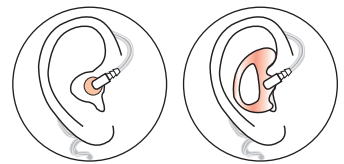

1 YEAR
WARRANTY

Metal Reinforced Swivel Clip

Noise Reducing Mic Element

DUAL SWITCH TECHNOLOGY

High Output Transducer

Reinforced Earphone Clip

TWIST CONNECT Acoustic Tube

Earbud Included

INCLUDES

(1) Open Ear Insert
(See parts page 70)

High Noise Environment?
Add OPTIONAL P-NAP kit

(NRR 29)

UPGRADE
QD™
QUICK DISCONNECT
AVAILABLE
See pages 66-67

Durable Strain Relief

7" STRAIGHT

3" STRAIGHT

Polyurethane Cable

Coiled Cable

28" STRAIGHT

2.5" COILED

FEATURES

- Rugged lapel mic with surveillance style acoustic tube earphone
- TWIST CONNECT acoustic tube assembly for hygiene and multiple users
- Reinforced earphone clip provides cable retention and eliminates strain on earphone
- High-quality electret condenser mic element produces excellent transmit audio
- Rugged, polycarbonate housing is newly designed to reduce background noise
- Polyurethane jacketed coiled mic cable
- Features Dual Switch Technology (DST) for maximum durability