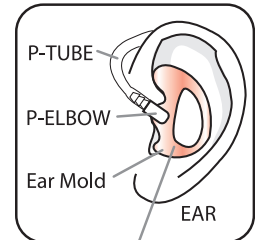

PRYME MIRAGE™ SPM-1300 1-WIRE Surveillance Kit – Lapel PTT

MIRAGE™ Series - SPM-1300 - Surveillance Kit , Lapel Mic Style (1-wire)
with Noise Reducing Mic element and Clear Tube Earphone.

The MIRAGE™ Lapel Style Mic Kit features a Clear tube, Surveillance style earphone. The tube assembly has a twist connector making it easy to replace or clean. Kit includes standard bud type earpiece and your choice of semi-custom ear mold.

1 YEAR
WARRANTY

Metal Reinforced Swivel Clip

Noise Reducing Mic Element

DUAL SWITCH TECHNOLOGY

High Output Transducer

Reinforced Earphone Clip

TWIST CONNECT Acoustic Tube

Earbud Included

INCLUDES

(1) Open Ear Insert
(See parts page 70)

High Noise Environment?
Add OPTIONAL P-NAP kit

(NRR 29)

UPGRADE
QD™
QUICK DISCONNECT
AVAILABLE
See pages 66-67

Durable Strain Relief

7" STRAIGHT

3" STRAIGHT

Polyurethane Cable

Coiled Cable

28" STRAIGHT

2.5" COILED

FEATURES

- Rugged lapel mic with surveillance style acoustic tube earphone
- TWIST CONNECT acoustic tube assembly for hygiene and multiple users
- Reinforced earphone clip provides cable retention and eliminates strain on earphone
- High-quality electret condenser mic element produces excellent transmit audio
- Rugged, polycarbonate housing is newly designed to reduce background noise
- Polyurethane jacketed coiled mic cable
- Features Dual Switch Technology (DST) for maximum durability