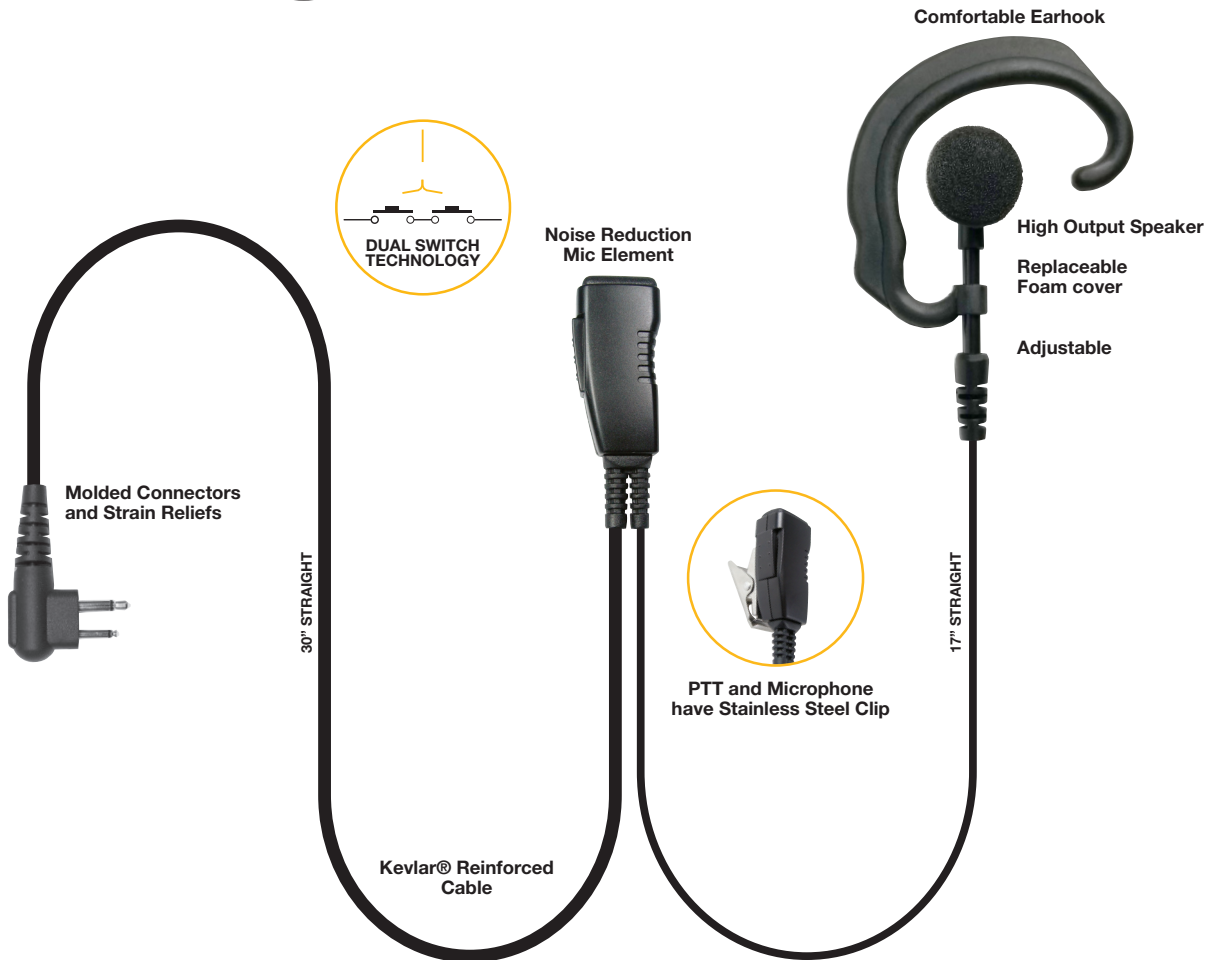

PRYME[®] LMC-1EH Pro-Grade Lapel Microphone with Earhook

FEATURES

- Comfortable hook style earpiece can be used on either left or right ear
- Foam cover on speaker can be easily replaced for service or hygiene
- Clip-on microphone unit includes PTT and stainless steel clip that rotates 360° for easy use
- Straight cables are very flexible and easy to use
- Molded strain reliefs help protect cables from excessive bending and pulling
- High quality speaker microphone delivers loud, crisp audio

CURRENTLY AVAILABLE CONNECTORS

LMC-1EH01	Kenwood 2-pin and some HYT and Relm models
LMC-1EH21	Kenwood 1-pin PKT-23 ProTalk [®] LT
LMC-1EH03	Motorola 2-pin (side) and some HYT and Relm models
LMC-1EH22S	Vertex 1-pin (side) connector with 2 locking screws
LMC-1EH63	Motorola 1-pin radios such as SPIRIT & TALKABOUT & HYT TC-320
LMC-1EH-H3	HYT/Hytera PD5 series, 2-pin, locking screw
LMC-1EH-M8	MotoTRBO SL7550, SL300
LMC-1EH-M11	MotoTRBO XPR 3300/3500
LMC-1EH-H8	HYT/Hytera X1e, X1p & PD6 series
LMC-1EH-H9	HYT/Hytera PD3 series