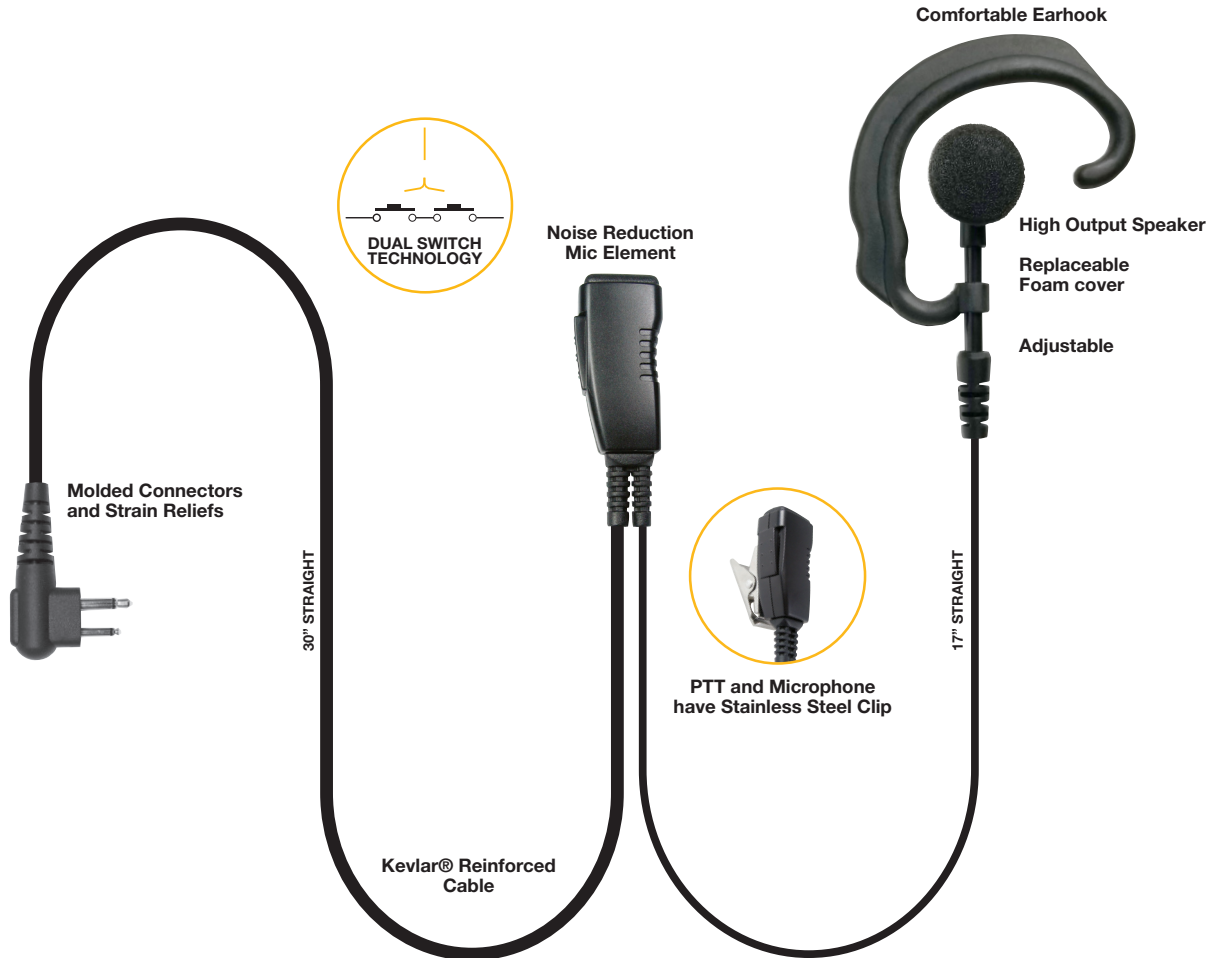

PRYME[®] LMC-1EH Pro-Grade Lapel Microphone with Earhook

MSRP \$19.50
(\$39.50 Multi-Pin)

FEATURES

- Comfortable hook style earpiece can be used on either left or right ear
- Foam cover on speaker can be easily replaced for service or hygiene
- Clip-on microphone unit includes PTT and stainless steel clip that rotates 360° for easy use
- Straight cables are very flexible and easy to use
- Molded strain reliefs help protect cables from excessive bending and pulling
- High quality speaker microphone delivers loud, crisp audio

CURRENTLY AVAILABLE CONNECTORS

LMC-1EH01	Kenwood 2-pin and some HYT and Relm models
LMC-1EH21	Kenwood 1-pin PKT-23 ProTalk [®] LT
LMC-1EH03	Motorola 2-pin (side) and some HYT and Relm models
LMC-1EH22S	Vertex 1-pin (side) connector with 2 locking screws
LMC-1EH63	Motorola 1-pin radios such as SPIRIT & TALKABOUT & HYT TC-320
LMC-1EH-H3	HYT/Hytera PD5 series, 2-pin, locking screw
LMC-1EH-M8	MotoTRBO SL7550, SL300
LMC-1EH-M11	MotoTRBO XPR 3300/3500
LMC-1EH-H8	HYT/Hytera X1e, X1p & PD6 series
LMC-1EH-H9	HYT/Hytera PD3 series