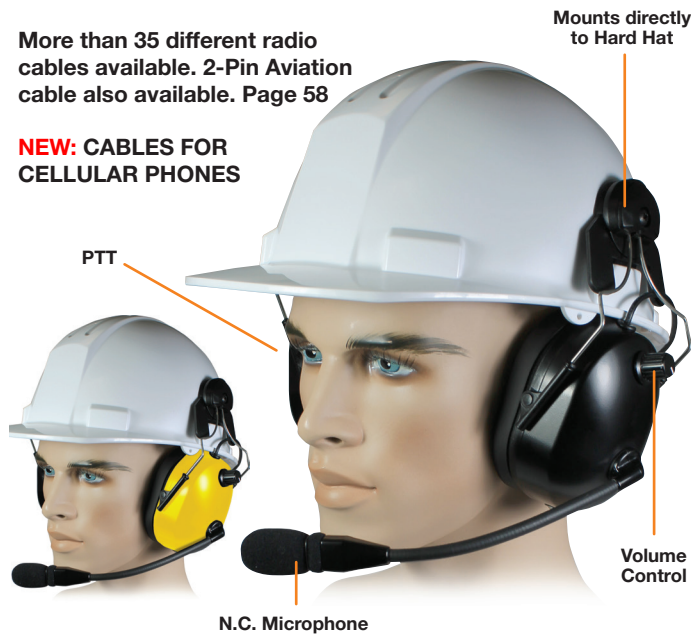

HBB-EM SERIES High Performance Dual Muff Headsets

PRYME®

NRR Rating of 24dB

Hard Hat Mounting System

HBB-EM-HMB (Black)
HBB-EM-HMY (Yellow)

More than 35 different radio cables available. 2-Pin Aviation cable also available. Page 58

NEW: CABLES FOR CELLULAR PHONES

Unique snap-on-mounting system fits most construction hard hats.

HBB-EM-HMY

HBB-EM-HMB

FEATURES

- Dual muff style headset with snap-on Helmet Mount
- Lightweight, comfortable, and easy to adjust
- Super Comfort Foam Ear Pads or Optional GEL filled Ear Pads
- Aviation-style boom microphone with flexible arm
- Optional Noise-canceling microphone reduces transmitted background noise
- Removable and replaceable radio interface cable (Optional Tactical Kit available)
- Loud muff earphones allow the user to hear incoming signals easily
- Tactile PTT button mounted in the right earphone
- Replaceable microphone
- Rotary volume control
- 5P Mini XLR Connector

Hard Hat Mounting System - Listen Only

HBB-EM-LO-HMB (Black)
HBB-EM-LO-HMY (Yellow)

HBB-EM-LO-HMB

Short 3.5mm cable included (fits all PRYME Speaker Mics)

HBB-EM-LO-HMY

FEATURES

- Dual muff style headset with snap-on Helmet Mount
- Lightweight, comfortable, and easy to adjust
- Super Comfort Foam Ear Pads or Optional GEL filled Ear Pads
- Loud muff earphones allow the user to hear incoming signals easily
- Standard 3.5mm jack can be used with common earphone cables
- Short 3.5mm Coil Cable

Hard Hat Mounting System With High Performance Throat Mic

FEATURES

- Gladiator™ Throat Mic
- Tactical Hockey Puck PTT
- Radio Interface Cable
- Black or Yellow

FOR EXTREME HIGH NOISE!

HEADSETS