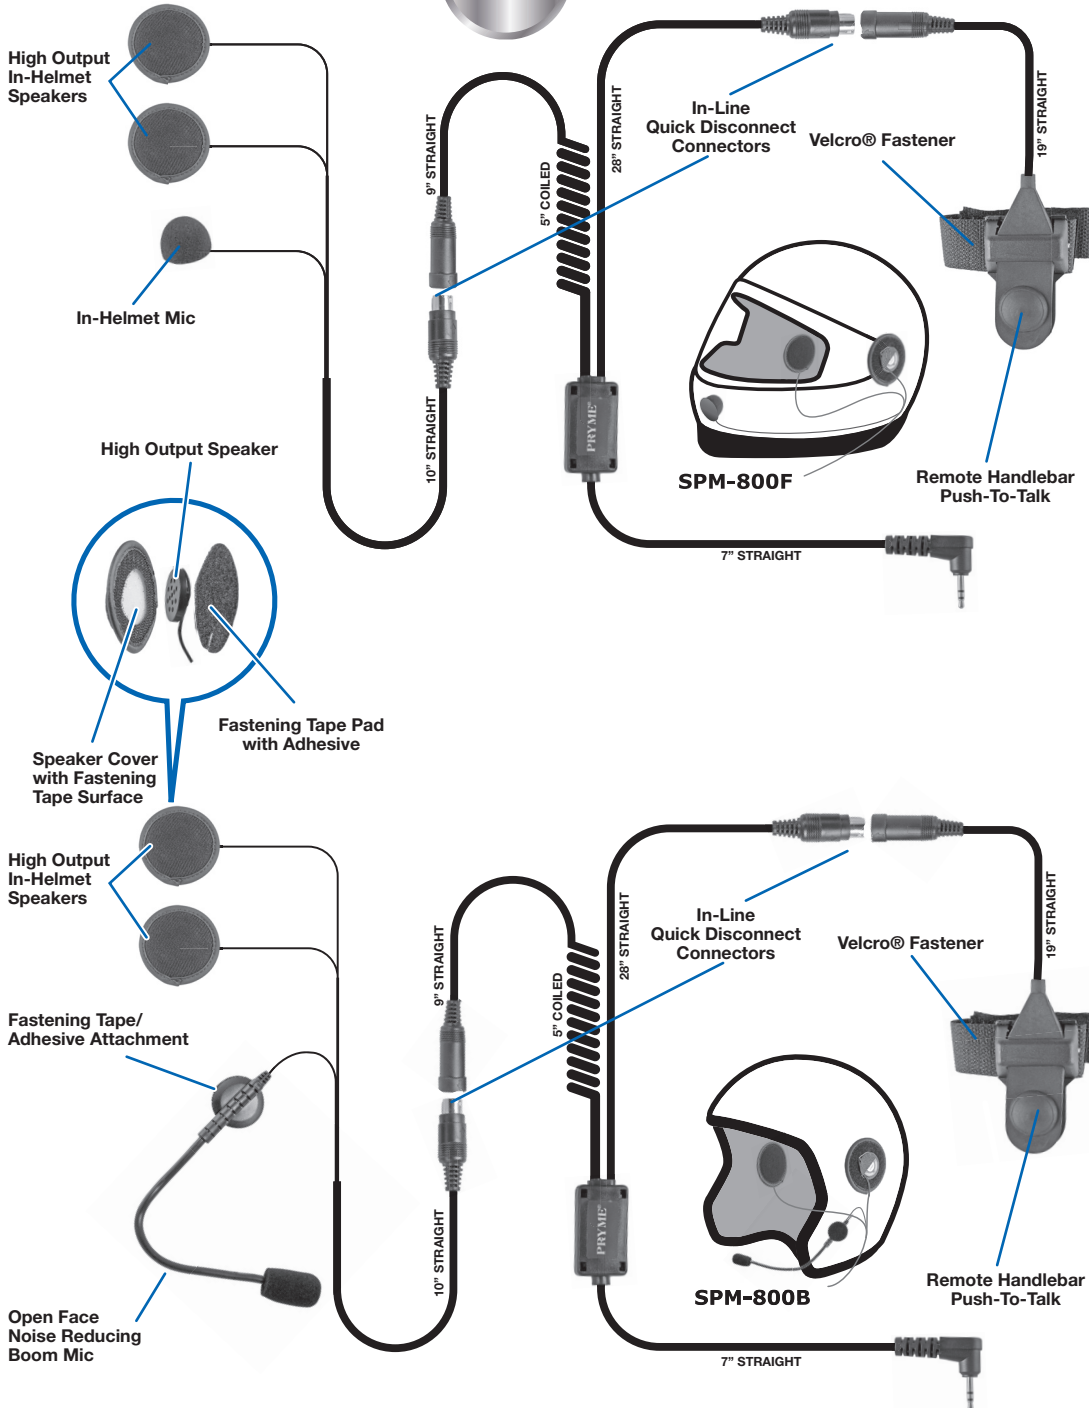

HIGHWAY™ SPM-800 SERIES MEDIUM DUTY IN-HELMET MICROPHONE

MSRP \$63

Depending on connector; see pages 72-78

1 YEAR WARRANTY

SPM-800F

Model	Connector
FOR KENWOOD & RELM RADIOS	
SPM-801F	X01
FOR HYT/HYTERA & MOTOROLA RADIOS	
SPM-803F	X03
SPM-813F	X13
FOR VERTEX & YAESU RADIOS	
SPM-800F	X00
SPM-842F	X42

See pages 72-78 for connector images.

SPM-800B

Model	Connector
FOR KENWOOD & RELM RADIOS	
SPM-801B	X01
FOR HYT/HYTERA & MOTOROLA RADIOS	
SPM-803B	X03
SPM-813B	X13
SPM-863B	X63
FOR VERTEX & YAESU RADIOS	
SPM-800B	X00
SPM-842B	X42

See pages 72-78 for connector images.

FEATURES

- Medium duty, in-helmet motorcycle mic system
- Powerful in-helmet speakers allow the user to hear radio transmissions over road noise
- High-quality electret condenser element produces excellent transmit audio
- Handlebar mountable Push-To-Talk switch for convenient communications
- Installs into helmet using only two-sided fastening tape. No drilling of holes is required
- Modular features allow the mic system to be easily disconnected from the motorcycle
- Available for both open faced (SPM-800B) and full faced (SPM-800F) helmets