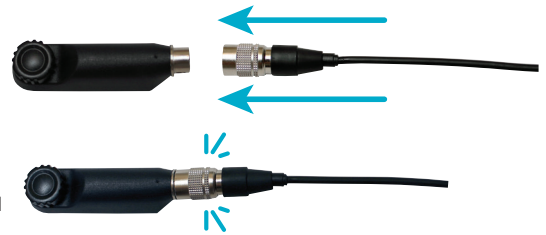

PRYME[®] QD™ Quick Disconnect

UPGRADE
QD™
 QUICK DISCONNECT
 AVAILABLE
 + \$30 (MSRP)

PRYME's Quick Disconnect audio accessories and adapters provide both security and usability. Just install the adapter onto the radio and then plug the QD accessory into the six-pin QD connector. The push-pull mechanism locks the accessory in place during use, but still allows you to quickly remove it from the radio without tools if necessary.

Our new QD connectors are now die-cast and precision machined for superb fit and incredible durability rivaling the OEM models.

Pick an Adapter and Accessory to make a set.

The PRYME Quick Disconnect (QD™) is available for a wide range of radios, offering additional convenience and simplicity. The PRYME QD™ will allow the user to easily connect and disconnect a PRYME audio accessory, yet is secure enough to be used in most situations. All PRYME Quick Disconnect accessories are interchangeable with all PRYME Quick Disconnect adapters and pigtails, making communications convenient for large businesses that use multiple brand radios. The PRYME Quick Disconnect pigtails and adapters also prevent wear and tear, prolonging the life of your radios.

Quick Disconnect Feature

The PRYME Quick Disconnect feature is available for these products:

**HLP-SNL
 PADDED
 BOOM HEADSET**

**MC-EM05
 CABLE FOR HBB-EM
 and HDS-EM
 DUAL MUFF HEADSET**

**NBP-BH05
 TACTICAL BONE
 CONDUCTION HEADSET**