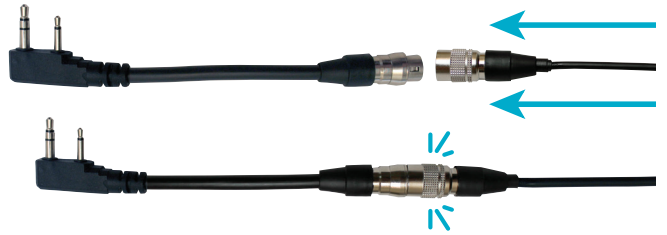

PRYME[®] QD™ Quick Disconnect

UPGRADE
QD™
 QUICK DISCONNECT
 AVAILABLE
 + \$30 (MSRP)

PRYME's Quick Disconnect audio accessories and adapters provide both security and usability. Just install the adapter onto the radio and then plug the QD accessory into the six-pin QD connector. The push-pull mechanism locks the accessory in place during use, but still allows you to quickly remove it from the radio without tools if necessary.

Our new QD connectors are now die-cast and precision machined for superb fit and incredible durability rivaling the OEM models.

Pick an Adapter and Accessory to make a set.

The PRYME Quick Disconnect (QD™) is available for a wide range of radios, offering additional convenience and simplicity. The PRYME QD™ will allow the user to easily connect and disconnect a PRYME audio accessory, yet is secure enough to be used in most situations. All PRYME Quick Disconnect accessories are interchangeable with all PRYME Quick Disconnect adapters and pigtails, making communications convenient for large businesses that use multiple brand radios. The PRYME Quick Disconnect pigtails and adapters also prevent wear and tear, prolonging the life of your radios.

Quick Disconnect Feature

The PRYME Quick Disconnect feature is available for these products:

**HLP-SNL
 PADDED
 BOOM HEADSET**

**MC-EM05
 CABLE FOR HBB-EM
 and HDS-EM
 DUAL MUFF HEADSET**

**NBP-BH05
 TACTICAL BONE
 CONDUCTION HEADSET**