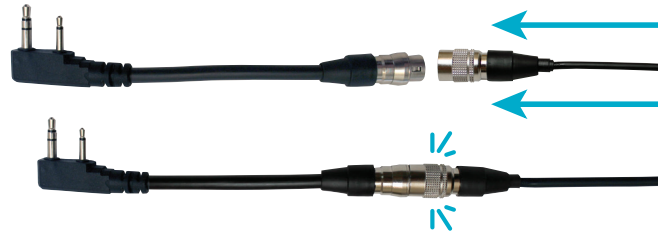

PRYME® QD™ Quick Disconnect

UPGRADE
QD™
 QUICK DISCONNECT
 AVAILABLE
 + \$30 (MSRP)

PRYME's Quick Disconnect audio accessories and adapters provide both security and usability. Just install the adapter onto the radio and then plug the QD accessory into the six-pin QD connector. The push-pull mechanism locks the accessory in place during use, but still allows you to quickly remove it from the radio without tools if necessary.

Our new QD connectors are now die-cast and precision machined for superb fit and incredible durability rivaling the OEM models.

Pick an Adapter and Accessory to make a set.

The PRYME Quick Disconnect (QD™) is available for a wide range of radios, offering additional convenience and simplicity. The PRYME QD™ will allow the user to easily connect and disconnect a PRYME audio accessory, yet is secure enough to be used in most situations. All PRYME Quick Disconnect accessories are interchangeable with all PRYME Quick Disconnect adapters and pigtails, making communications convenient for large businesses that use multiple brand radios. The PRYME Quick Disconnect pigtails and adapters also prevent wear and tear, prolonging the life of your radios.

Quick Disconnect Feature

The PRYME Quick Disconnect feature is available for these products:

HLP-SNL
PADDED
BOOM HEADSET

MC-EM05
CABLE FOR HBB-EM
and HDS-EM
DUAL MUFF HEADSET

NBP-BH05
TACTICAL BONE
CONDUCTION HEADSET