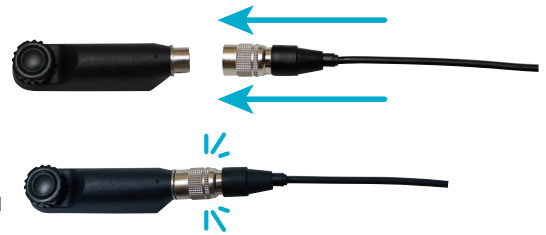

PRYME® QD™ Quick Disconnect

UPGRADE
QD™
 QUICK DISCONNECT
 AVAILABLE
 + \$30 (MSRP)

PRYME's Quick Disconnect audio accessories and adapters provide both security and usability. Just install the adapter onto the radio and then plug the QD accessory into the six-pin QD connector. The push-pull mechanism locks the accessory in place during use, but still allows you to quickly remove it from the radio without tools if necessary.

Our new QD connectors are now die-cast and precision machined for superb fit and incredible durability rivaling the OEM models.

Pick an Adapter and Accessory to make a set.

The PRYME Quick Disconnect (QD™) is available for a wide range of radios, offering additional convenience and simplicity. The PRYME QD™ will allow the user to easily connect and disconnect a PRYME audio accessory, yet is secure enough to be used in most situations. All PRYME Quick Disconnect accessories are interchangeable with all PRYME Quick Disconnect adapters and pigtails, making communications convenient for large businesses that use multiple brand radios. The PRYME Quick Disconnect pigtails and adapters also prevent wear and tear, prolonging the life of your radios.

Quick Disconnect Feature

The PRYME Quick Disconnect feature is available for these products:

HLP-SNL
PADDED
BOOM HEADSET

MC-EM05
CABLE FOR HBB-EM
and HDS-EM
DUAL MUFF HEADSET

NBP-BH05
TACTICAL BONE
CONDUCTION HEADSET