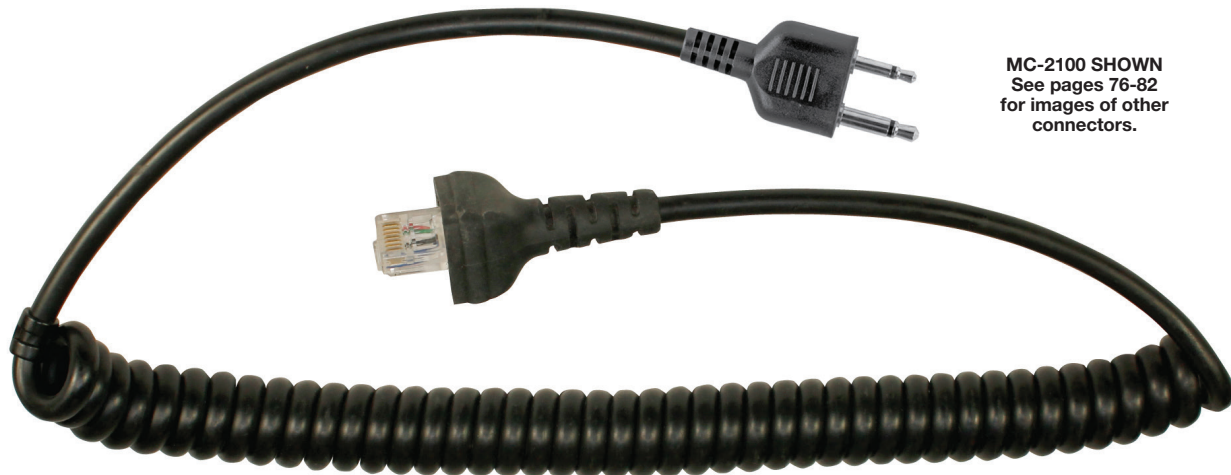

PRYME® Replacement Cables

REPLACEMENT CABLES FOR SPM-2100 SERIES

PRYME's rugged replacement cables are not only to replace worn out cables, but can also be used to interchange your microphone with different radios.

FOR BAOFENG RADIOS	
MC-2101	Replacement Cable with X01 Connector
MC-2133	Replacement Cable with X33 Connector
FOR EF JOHNSON RADIOS	
MC-2113	Replacement Cable with X13 Connector
MC-2123	Replacement Cable with X23 Connector
FOR HARRIS RADIOS	
MC-2127	Replacement Cable with X27 Connector
MC-2137	Replacement Cable with X37 Connector
MC-2147	Replacement Cable with X47 Connector
FOR HYT /HYTERA RADIOS	
MC-2101	Replacement Cable with X01 Connector
MC-2103	Replacement Cable with X03 Connector
MC-2100-H3	Replacement Cable with H3 Connector
MC-2133	Replacement Cable with X33 Connector
MC-2143	Replacement Cable with X43 Connector
MC-2155	Replacement Cable with X55 Connector
MC-2100-H7	Replacement Cable with H7 Connector
MC-2100-H8	Replacement Cable with H8 Connector
FOR ICOM RADIOS	
MC-2100	Replacement Cable with X00 Connector
MC-2130	Replacement Cable with X30 Connector
MC-2130S	Replacement Cable with X30S Connector
MC-2110	Replacement Cable with X10 Connector
MC-2120	Replacement Cable with X20 Connector

MC-2100 SHOWN
See pages 76-82
for images of other
connectors.

Replacement Cables

REPLACEMENT CABLES FOR SPM-1500 SERIES & T-SERIES

PRYME's rugged replacement cables are not only to replace worn out cables, but can also be used to interchange your microphone with different radios.