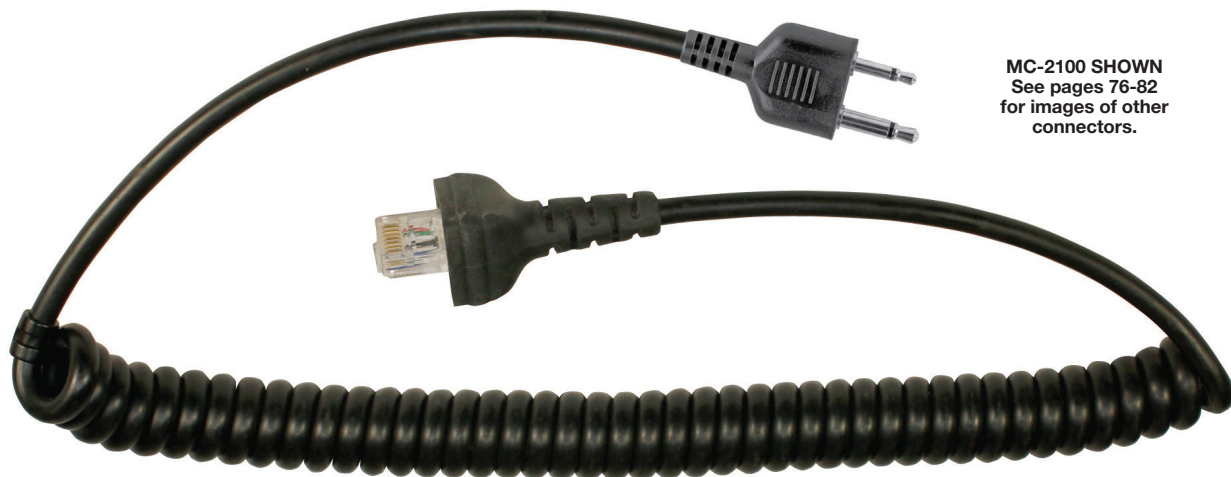

FOR KENWOOD RADIOS		
MC-2101	Replacement Cable with X01 Connector	$35
MC-2111	Replacement Cable with X11 Connector	$54
FOR MOTOROLA RADIOS		
MC-2100-M11	Replacement Cable with M11 Connector	$54
MC-2103	Replacement Cable with X03 Connector	$35
MC-2113	Replacement Cable with X13 Connector	$35
MC-2123	Replacement Cable with X23 Connector	$54
MC-2133	Replacement Cable with X33 Connector	$54
MC-2143	Replacement Cable with X43 Connector	$54
MC-2163	Replacement Cable with X63 Connector	$35
MC-2173	Replacement Cable with X73 Connector	$54
MC-2183	Replacement Cable with X83 Connector	$54
FOR SEPURA RADIOS		
MC-2100-SP3	Replacement Cable with X00-SP3 Connector	$54
MC-2100-SP4	Replacement Cable with X00-SP4 Connector	$60
FOR TAIT RADIOS		
MC-2100-T8	Replacement Cable with H8 Connector	$54
FOR VERTEX RADIOS		
MC-2102	Replacement Cable with X02 Connector	$35
MC-2112	Replacement Cable with X12 Connector	$54
MC-2122S	Replacement Cable with X33S Connector	$40
MC-2142	Replacement Cable with X42 Connector	$35
FOR WOUXUN RADIOS		
MC-2101	Replacement Cable with X01 Connector	$35
UNIVERSAL EARMUFF HEADSET CABLE FOR QD		
MC-2105	Universal Replacement Cable for QD	$50

MC-2100 SHOWN
See pages 76-82
for images of other
connectors.