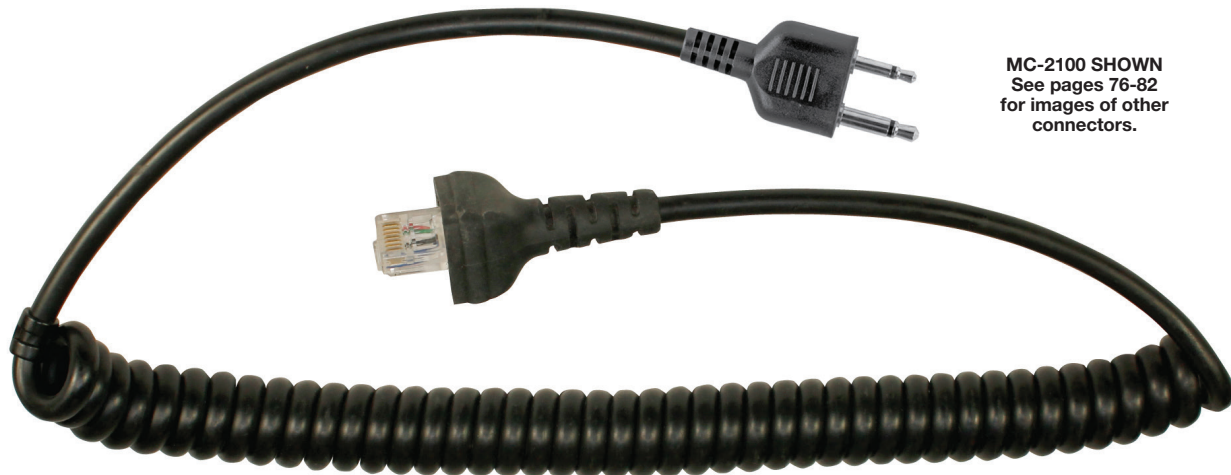

FOR KENWOOD RADIOS	
MC-2101	Replacement Cable with X01 Connector
MC-2111	Replacement Cable with X11 Connector
FOR MOTOROLA RADIOS	
MC-2100-M11	Replacement Cable with M11 Connector
MC-2103	Replacement Cable with X03 Connector
MC-2113	Replacement Cable with X13 Connector
MC-2123	Replacement Cable with X23 Connector
MC-2133	Replacement Cable with X33 Connector
MC-2143	Replacement Cable with X43 Connector
MC-2163	Replacement Cable with X63 Connector
MC-2173	Replacement Cable with X73 Connector
MC-2183	Replacement Cable with X83 Connector
FOR SEPURA RADIOS	
MC-2100-SP3	Replacement Cable with X00-SP3 Connector
MC-2100-SP4	Replacement Cable with X00-SP4 Connector
FOR TAIT RADIOS	
MC-2100-T8	Replacement Cable with H8 Connector
FOR VERTEX RADIOS	
MC-2102	Replacement Cable with X02 Connector
MC-2112	Replacement Cable with X12 Connector
MC-2122S	Replacement Cable with X33S Connector
MC-2142	Replacement Cable with X42 Connector
FOR WOUXUN RADIOS	
MC-2101	Replacement Cable with X01 Connector
UNIVERSAL EARMUFF HEADSET CABLE FOR QD	
MC-2105	Universal Replacement Cable for QD

MC-2100 SHOWN
See pages 76-82
for images of other
connectors.