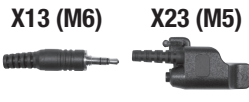

PRYME® CONNECTOR TABLE

Only the most popular connectors shown, but we do have others. If you don't see what you need, please call our office.

BAOFENG

BEARCOM

EF JOHNSON

HARRIS (MA/COM)

HYT/HYTERA

ICOM

Pryme's own 6-pin QD™ (Quick Disconnect) Plug or Jack (depending on application) X05

Any audio accessory with a 2.5mm plug (right angle) X69

Any audio accessory with a 2.5mm plug (straight) X79

Any audio accessory with a 3.5mm plug (right angle) X89