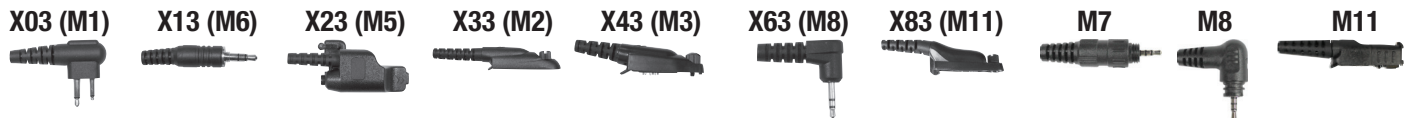

PRYME® CONNECTOR TABLE

Only the most popular connectors shown, but we do have others. If you don't see what you need, please call our office.

BAOFENG

BEARCOM

EF JOHNSON

HARRIS (MA/COM)

HYT/HYTERA

ICOM

KENWOOD

MOTOROLA

NEXUS

RELM

SEPURA

TAIT

VERTEX

WOUXUN

Pryme's own 6-pin QD™ (Quick Disconnect) Plug or Jack (depending on application) X05

Any audio accessory with a 2.5mm plug (right angle) X69

Any audio accessory with a 2.5mm plug (straight) X79

Any audio accessory with a 3.5mm plug (right angle) X89