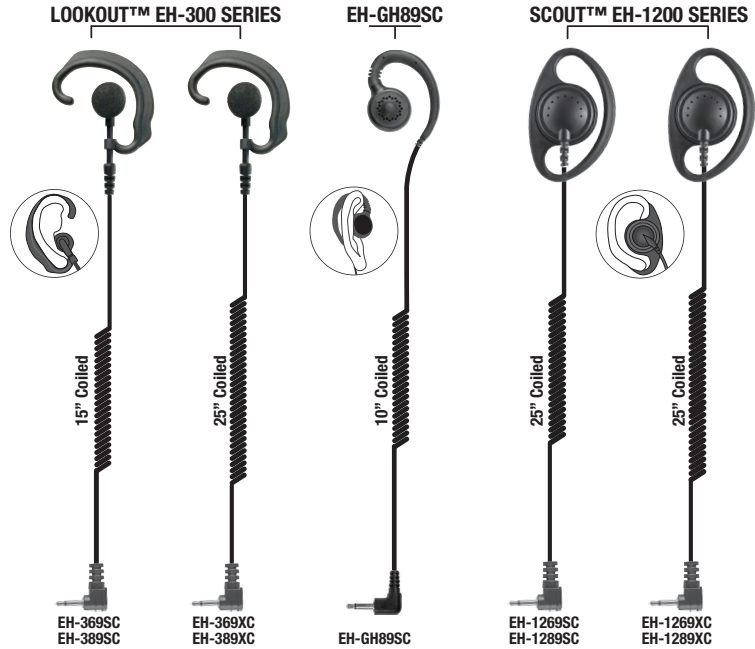

EH-GH89SC SERIES

- Comfortable G-Hook style earpiece can be used on either left or right ear
- Large speaker delivers clear, crisp audio
- Speaker can be easily cleaned for comfort or hygiene
- 10" coiled cord when retracted - expands to 20"
- 3.5mm plug

EH-289xB SERIES

PRYME® FLAT CABLE EARPHONE

Professional grade FLAT CABLE earphone fits all PRYME® speaker microphones and any other brands that use a 3.5mm plug. Lightweight and super comfortable for use on either ear. Not too long. Our unique FLAT CABLE is light, yet strong and resists tangles often seen with coiled cords.

RECON™ EH-1300 SERIES

- Rugged surveillance style acoustic tube earphone
- TWIST CONNECT acoustic tube assembly for hygiene and multiple users
- The clear eartube is low profile and provides outstanding receive audio
- Features heavy-duty cable with a strong polyurethane jacket and reinforced strain relief
- Polycarbonate components for long life in the field
- Can be easily concealed under a sport coat, jacket, or other clothing
- Good for covert communication
- Available with either 2.5mm or 3.5mm plugs

Use earbud or flexible ear insert

All EH-1300 earpieces have TWIST CONNECT acoustic tube.

All EH-1300 earpieces have reinforced earphone clip.

NEW!
EH-2389xC

RECON™ EH-1300 SERIES

PART NUMBER	DESCRIPTION	PRICE
EH-389SC	15" Coiled Cable w/3.5mm Right Angle Conn.	\$18
EH-369SC	15" Coiled Cable w/2.5mm Right Angle Conn.	\$18
EH-369XC	25" Coiled Cable w/2.5mm Right Angle Conn.	\$18
EH-389XC	25" Coiled Cable w/3.5mm Right Angle Conn.	\$18
EH-GH89SC	10" Coiled Cable w/3.5mm Right Angle Conn.	\$25
EH-1269SC	15" Coiled Cable w/2.5mm Right Angle Conn.	\$20
EH-1289SC	15" Coiled Cable w/3.5mm Right Angle Conn.	\$20
EH-1269XC	25" Coiled Cable w/2.5mm Right Angle Conn.	\$20
EH-1289XC	25" Coiled Cable w/3.5mm Right Angle Conn.	\$20