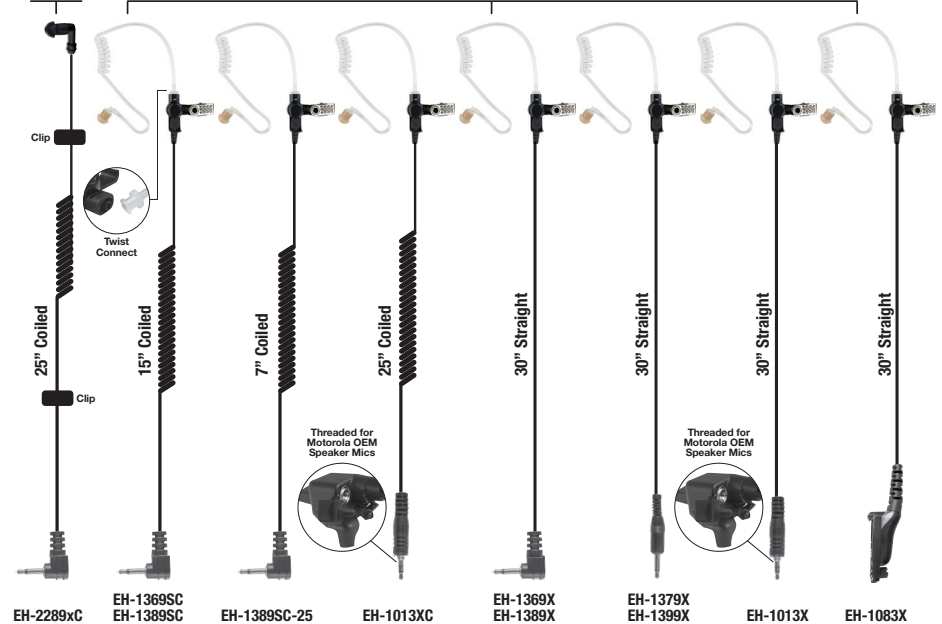

RECON™ EH-1300 SERIES

- Rugged surveillance style acoustic tube earphone
- TWIST CONNECT acoustic tube assembly for hygiene and multiple users
- The clear eartube is low profile and provides outstanding receive audio
- Features heavy-duty cable with a strong polyurethane jacket and reinforced strain relief
- Polycarbonate components for long life in the field
- Can be easily concealed under a sport coat, jacket, or other clothing
- Good for covert communication
- Available with either 2.5mm or 3.5mm plugs

Use earbud or flexible ear insert

All EH-1300 earpieces have TWIST CONNECT acoustic tube.

All EH-1300 earpieces have reinforced earphone clip.

NEW!
EH-2389xC

RECON™ EH-1300 SERIES

PART NUMBER	DESCRIPTION	PRICE
EH-389SC	15" Coiled Cable w/3.5mm Right Angle Conn.	\$18
EH-369SC	15" Coiled Cable w/2.5mm Right Angle Conn.	\$18
EH-369XC	25" Coiled Cable w/2.5mm Right Angle Conn.	\$18
EH-389XC	25" Coiled Cable w/3.5mm Right Angle Conn.	\$18
EH-GH89SC	10" Coiled Cable w/3.5mm Right Angle Conn.	\$25
EH-1269SC	15" Coiled Cable w/2.5mm Right Angle Conn.	\$20
EH-1289SC	15" Coiled Cable w/3.5mm Right Angle Conn.	\$20
EH-1269XC	25" Coiled Cable w/2.5mm Right Angle Conn.	\$20
EH-1289XC	25" Coiled Cable w/3.5mm Right Angle Conn.	\$20

PART NUMBER	DESCRIPTION	PRICE
EH-2389xC	25" Coiled Cable w/3.5mm w/3.5mm Right Angle Conn.	\$40
EH-1369SC	15" Coiled Cable w/2.5mm Right Angle Conn.	\$30
EH-1389SC	15" Coiled Cable w/3.5mm Right Angle Conn.	\$30
EH-1389SC-25	7" Coiled Cable w/3.5mm Right Angle Conn.	\$30
EH-1013XC (Motorola threaded)	25" Coiled Cable w/3.5mm Threaded Straight	\$30
EH-1369X	30" Straight Cable w/2.5mm Right Angle Conn.	\$30
EH-1379X	30" Straight Cable w/2.5mm Straight Conn.	\$30
EH-1389X	30" Straight Cable w/3.5mm Right Angle Conn.	\$30
EH-1399X	30" Straight Cable w/3.5mm Straight Conn.	\$30
EH-1013X (Motorola threaded)	30" Straight Cable w/3.5mm Threaded Straight Conn.	\$30