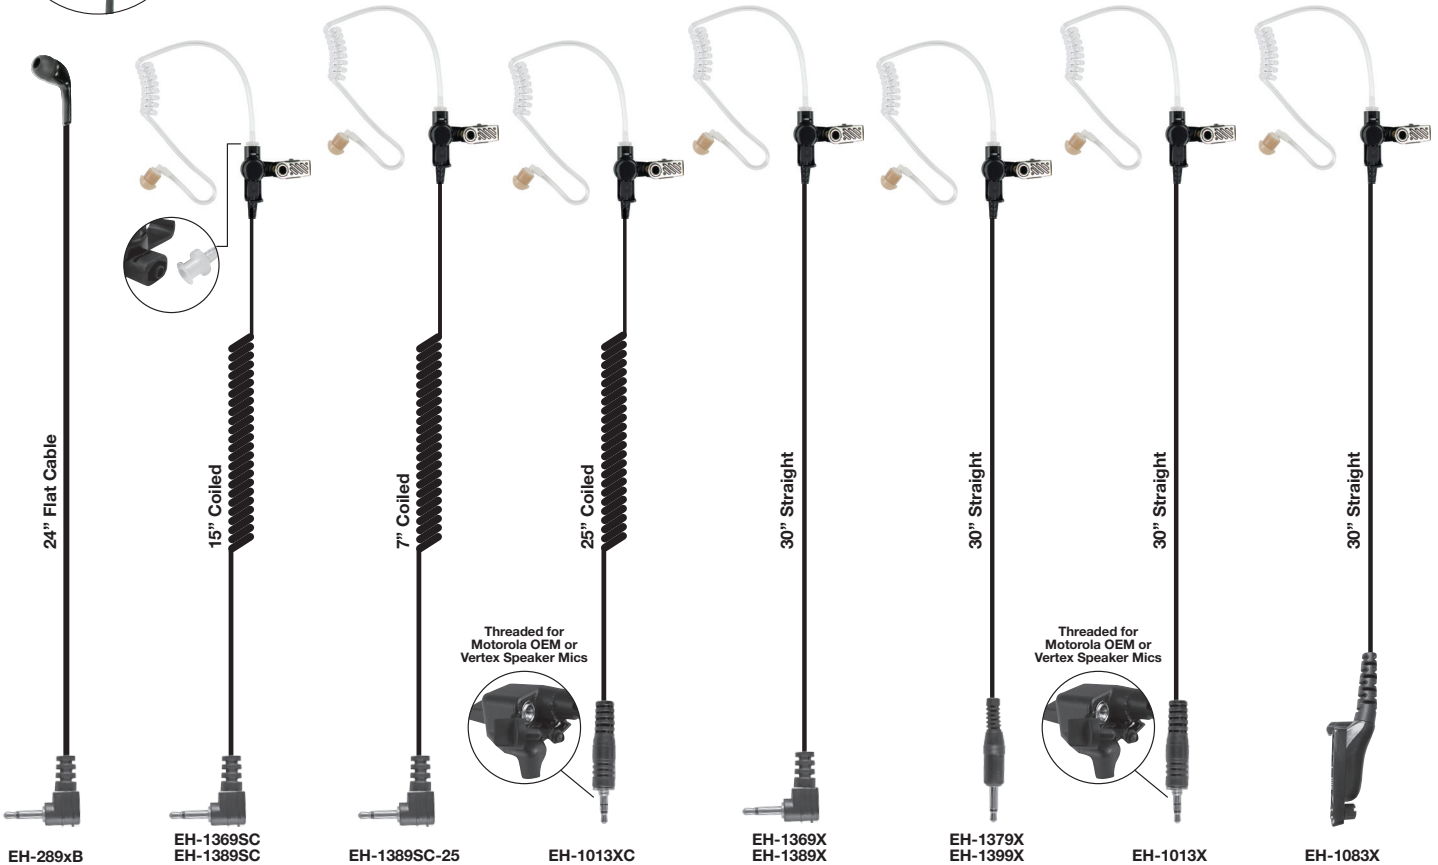

EH-GH89SC SERIES

- Comfortable G-Hook style earpiece can be used on either left or right ear
- Large speaker delivers clear, crisp audio
- Speaker can be easily cleaned for comfort or hygiene
- 10" coiled cord when retracted - expands to 20"
- 3.5mm plug

RECON™ EH-1300 SERIES

- Rugged surveillance style acoustic tube earphone
- TWIST CONNECT acoustic tube assembly for hygiene and multiple users
- The clear eartube is low profile and provides outstanding receive audio
- Features heavy-duty cable with a strong polyurethane jacket and reinforced strain relief
- Polycarbonate components for long life in the field
- Can be easily concealed under a sport coat, jacket, or other clothing
- Good for covert communication
- Available with either 2.5mm or 3.5mm plugs

Use earbud or flexible ear insert

All EH-1300 earpieces have **TWIST CONNECT** acoustic tube

All EH-1300 earpieces have reinforced earphone clip

| PART NUMBER | DESCRIPTION | PRICE |
|-------------------------------|-----------------------------------------------------------|-------|
| EH-289xB | 24" Straight Flat Cable with 3.5mm Right Angle Connector | \$15 |
| EH-1369SC | 15" Coiled Cable with 2.5mm Right Angle Connector | \$30 |
| EH-1389SC | 15" Coiled Cable with 3.5mm Right Angle Connector | \$30 |
| EH-1389SC-25 | 7" Coiled Cable with 3.5mm Right Angle Connector | \$30 |
| EH-1013XC (Motorola threaded) | 25" Coiled Cable with 3.5mm Threaded Straight Connector | \$35 |
| EH-1369X | 30" Straight Cable with 2.5mm Right Angle Connector | \$30 |
| EH-1379X | 30" Straight Cable with 2.5mm Straight Connector | \$30 |
| EH-1389X | 30" Straight Cable with 3.5mm Right Angle Connector | \$30 |
| EH-1399X | 30" Straight Cable with 3.5mm Straight Connector | \$30 |
| EH-1013X (Motorola threaded) | 30" Straight Cable with 3.5mm Threaded Straight Connector | \$30 |
| EH-1083X (MotoTRBO XPR) | 30" Straight Cable with x83 Connector | \$50 |