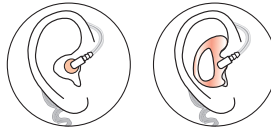

1-WIRE LISTEN ONLY EARPIECES

PART NUMBER	DESCRIPTION	PRICE
EH-342SC (Vertex Threaded)	15" Coiled Cable with 3.5mm Threaded Straight Connector	\$19
EH-389SC	15" Coiled Cable with 3.5mm Right Angle Connector	\$19
EH-369SC	15" Coiled Cable with 2.5mm Right Angle Connector	\$19
EH-369XC	25" Coiled Cable with 2.5mm Right Angle Connector	\$19
EH-389XC	25" Coiled Cable with 3.5mm Right Angle Connector	\$19
EH-GH89SC	10" Coiled Cable with 3.5mm Right Angle Connector	\$19
EH-1269SC	15" Coiled Cable with 2.5mm Right Angle Connector	\$23
EH-1289SC	15" Coiled Cable with 3.5mm Right Angle Connector	\$23
EH-1242SC	15" Coiled Cable with 3.5mm Threaded Straight Connector	\$23
EH-1269XC	25" Coiled Cable with 2.5mm Right Angle Connector	\$23
EH-1289XC	25" Coiled Cable with 3.5mm Right Angle Connector	\$23
EH-1213X* (Motorola threaded)	30" Straight Cable with 3.5mm Threaded Straight Connector	\$23
EH-1205X	30" Straight Cable with Quick Disconnect Connector	\$30

X = Long Cable. S = Short Cable, C = Coiled Cable

Listen Only Earpieces

EH-289xB and RECON™ (EH-1300)

PRYME®

EH-289xB SERIES

PRYME® FLAT CABLE EARPHONE

Professional grade FLAT CABLE earphone fits all PRYME® speaker microphones and any other brands that use a 3.5mm plug. Lightweight and super comfortable for use on either ear. Not too long. Our unique FLAT CABLE is light, yet strong and resists tangles often seen with coiled cords.

RECON™ EH-1300 SERIES

- Rugged surveillance style acoustic tube earphone
- TWIST CONNECT acoustic tube assembly for hygiene and multiple users
- The clear eartube is low profile and provides outstanding receive audio
- Features heavy-duty cable with a strong polyurethane jacket and reinforced strain relief
- Polycarbonate components for long life in the field
- Can be easily concealed under a sport coat, jacket, or other clothing
- Good for covert communication
- Available with either 2.5mm or 3.5mm plugs