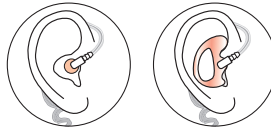

X = Long Cable. S = Short Cable, C = Coiled Cable

Listen Only Earpieces

EH-289xB and RECON™ (EH-1300)

PRYME®

EH-289xB SERIES

PRYME® FLAT CABLE EARPHONE

Professional grade FLAT CABLE earphone fits all PRYME® speaker microphones and any other brands that use a 3.5mm plug. Lightweight and super comfortable for use on either ear. Not too long. Our unique FLAT CABLE is light, yet strong and resists tangles often seen with coiled cords.

RECON™ EH-1300 SERIES

- Rugged surveillance style acoustic tube earphone
- TWIST CONNECT acoustic tube assembly for hygiene and multiple users
- The clear eartube is low profile and provides outstanding receive audio
- Features heavy-duty cable with a strong polyurethane jacket and reinforced strain relief
- Polycarbonate components for long life in the field
- Can be easily concealed under a sport coat, jacket, or other clothing
- Good for covert communication
- Available with either 2.5mm or 3.5mm plugs