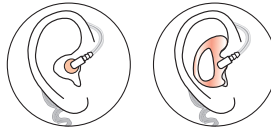

PART NUMBER	DESCRIPTION	PRICE
EH-342SC (Vertex Threaded)	15" Coiled Cable with 3.5mm Threaded Straight Connector	\$19
EH-389SC	15" Coiled Cable with 3.5mm Right Angle Connector	\$19
EH-369SC	15" Coiled Cable with 2.5mm Right Angle Connector	\$19
EH-369XC	25" Coiled Cable with 2.5mm Right Angle Connector	\$19
EH-389XC	25" Coiled Cable with 3.5mm Right Angle Connector	\$19
EH-GH89SC	10" Coiled Cable with 3.5mm Right Angle Connector	\$19
EH-1269SC	15" Coiled Cable with 2.5mm Right Angle Connector	\$23
EH-1289SC	15" Coiled Cable with 3.5mm Right Angle Connector	\$23
EH-1242SC	15" Coiled Cable with 3.5mm Threaded Straight Connector	\$23
EH-1269XC	25" Coiled Cable with 2.5mm Right Angle Connector	\$23
EH-1289XC	25" Coiled Cable with 3.5mm Right Angle Connector	\$23
EH-1213X* (Motorola threaded)	30" Straight Cable with 3.5mm Threaded Straight Connector	\$23
EH-1205X	30" Straight Cable with Quick Disconnect Connector	\$30

X = Long Cable. S = Short Cable, C = Coiled Cable

Listen Only Earpieces

EH-289xB and RECON™ (EH-1300)

PRYME®

EH-289xB SERIES

PRYME® FLAT CABLE EARPHONE

Professional grade FLAT CABLE earphone fits all PRYME® speaker microphones and any other brands that use a 3.5mm plug. Lightweight and super comfortable for use on either ear. Not too long. Our unique FLAT CABLE is light, yet strong and resists tangles often seen with coiled cords.

RECON™ EH-1300 SERIES

- Rugged surveillance style acoustic tube earphone
- TWIST CONNECT acoustic tube assembly for hygiene and multiple users
- The clear eartube is low profile and provides outstanding receive audio
- Features heavy-duty cable with a strong polyurethane jacket and reinforced strain relief
- Polycarbonate components for long life in the field
- Can be easily concealed under a sport coat, jacket, or other clothing
- Good for covert communication
- Available with either 2.5mm or 3.5mm plugs