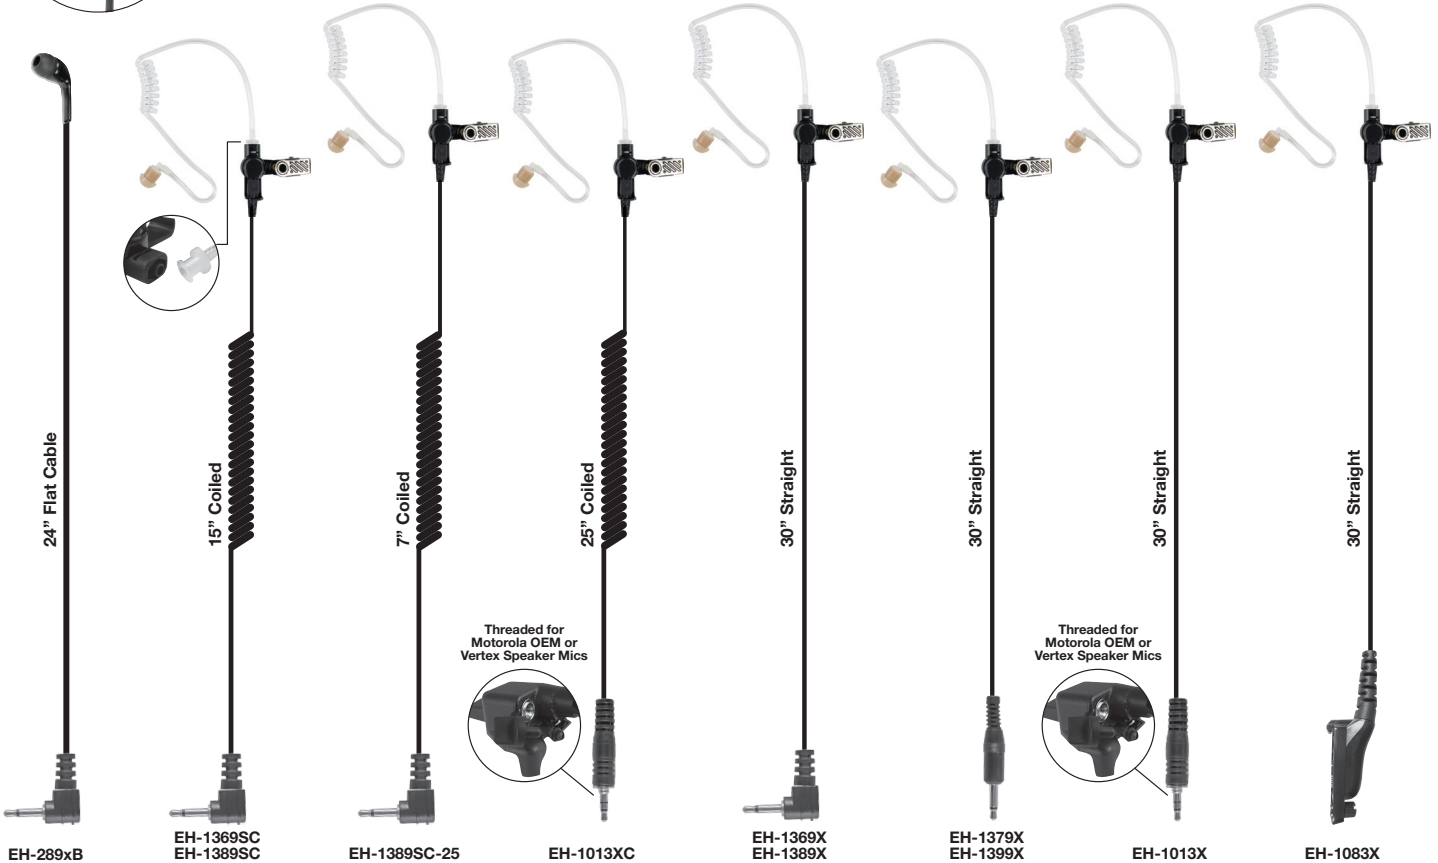

EH-GH89SC SERIES

- Comfortable G-Hook style earpiece can be used on either left or right ear
- Large speaker delivers clear, crisp audio
- Speaker can be easily cleaned for comfort or hygiene
- 10" coiled cord when retracted - expands to 20"
- 3.5mm plug

RECON™ EH-1300 SERIES

- Rugged surveillance style acoustic tube earphone
- TWIST CONNECT acoustic tube assembly for hygiene and multiple users
- The clear eartube is low profile and provides outstanding receive audio
- Features heavy-duty cable with a strong polyurethane jacket and reinforced strain relief
- Polycarbonate components for long life in the field
- Can be easily concealed under a sport coat, jacket, or other clothing
- Good for covert communication
- Available with either 2.5mm or 3.5mm plugs

Use earbud or flexible ear insert

All EH-1300 earpieces have **TWIST CONNECT** acoustic tube

All EH-1300 earpieces have reinforced earphone clip

PART NUMBER	DESCRIPTION	PRICE
EH-289xB	24" Straight Flat Cable with 3.5mm Right Angle Connector	\$15
EH-1369SC	15" Coiled Cable with 2.5mm Right Angle Connector	\$30
EH-1389SC	15" Coiled Cable with 3.5mm Right Angle Connector	\$30
EH-1389SC-25	7" Coiled Cable with 3.5mm Right Angle Connector	\$30
EH-1013XC (Motorola threaded)	25" Coiled Cable with 3.5mm Threaded Straight Connector	\$35
EH-1369X	30" Straight Cable with 2.5mm Right Angle Connector	\$30
EH-1379X	30" Straight Cable with 2.5mm Straight Connector	\$30
EH-1389X	30" Straight Cable with 3.5mm Right Angle Connector	\$30
EH-1399X	30" Straight Cable with 3.5mm Straight Connector	\$30
EH-1013X (Motorola threaded)	30" Straight Cable with 3.5mm Threaded Straight Connector	\$30
EH-1083X (MotoTRBO XPR)	30" Straight Cable with x83 Connector	\$50