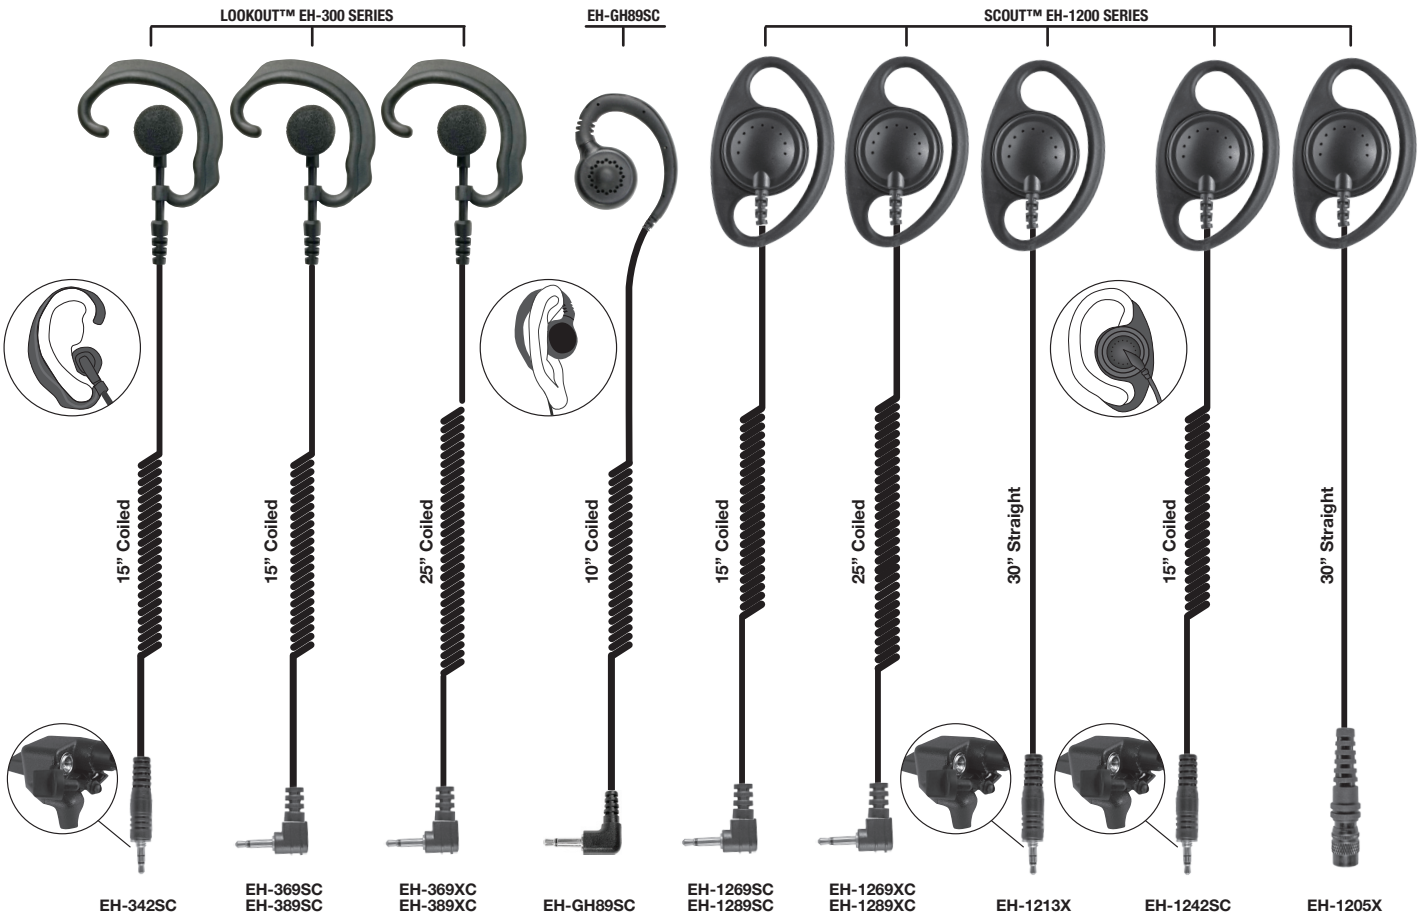

LOOKOUT™ EH-300 SERIES

- Low profile, in-line earphone
- Soft earhook holds earphone in place during strenuous activity and is extremely comfortable to wear
- High quality speaker allows for outstanding receive audio
- Rugged, polycarbonate components for maximum durability
- Polyurethane-jacketed, coiled mic cable
- Available with either 2.5mm or 3.5mm plugs

EH-GH89SC SERIES

- Comfortable G-Hook style earpiece can be used on either left or right ear
- Large speaker delivers clear, crisp audio
- Speaker can be easily cleaned for comfort or hygiene
- 10" coiled cord when retracted - expands to 20"
- 3.5mm plug

SCOUT™ EH-1200 SERIES

- Rugged surveillance style D-Ring earphone
- The D-Ring is a secure yet comfortable style earpiece that provides outstanding receive audio
- The patented swivel earpiece design allows for longer lasting strain relief
- Rugged, polycarbonate components for maximum durability
- Available with either 2.5mm or 3.5mm plugs

1-WIRE LISTEN ONLY EARPIECES

PART NUMBER	DESCRIPTION	PRICE
EH-342SC (Vertex Threaded)	15" Coiled Cable with 3.5mm Threaded Straight Connector	\$19
EH-389SC	15" Coiled Cable with 3.5mm Right Angle Connector	\$19
EH-369SC	15" Coiled Cable with 2.5mm Right Angle Connector	\$19
EH-369XC	25" Coiled Cable with 2.5mm Right Angle Connector	\$19
EH-389XC	25" Coiled Cable with 3.5mm Right Angle Connector	\$19
EH-GH89SC	10" Coiled Cable with 3.5mm Right Angle Connector	\$19
EH-1269SC	15" Coiled Cable with 2.5mm Right Angle Connector	\$23
EH-1289SC	15" Coiled Cable with 3.5mm Right Angle Connector	\$23
EH-1242SC	15" Coiled Cable with 3.5mm Threaded Straight Connector	\$23
EH-1269XC	25" Coiled Cable with 2.5mm Right Angle Connector	\$23
EH-1289XC	25" Coiled Cable with 3.5mm Right Angle Connector	\$23
EH-1213X* (Motorola threaded)	30" Straight Cable with 3.5mm Threaded Straight Connector	\$23
EH-1205X	30" Straight Cable with Quick Disconnect Connector	\$30