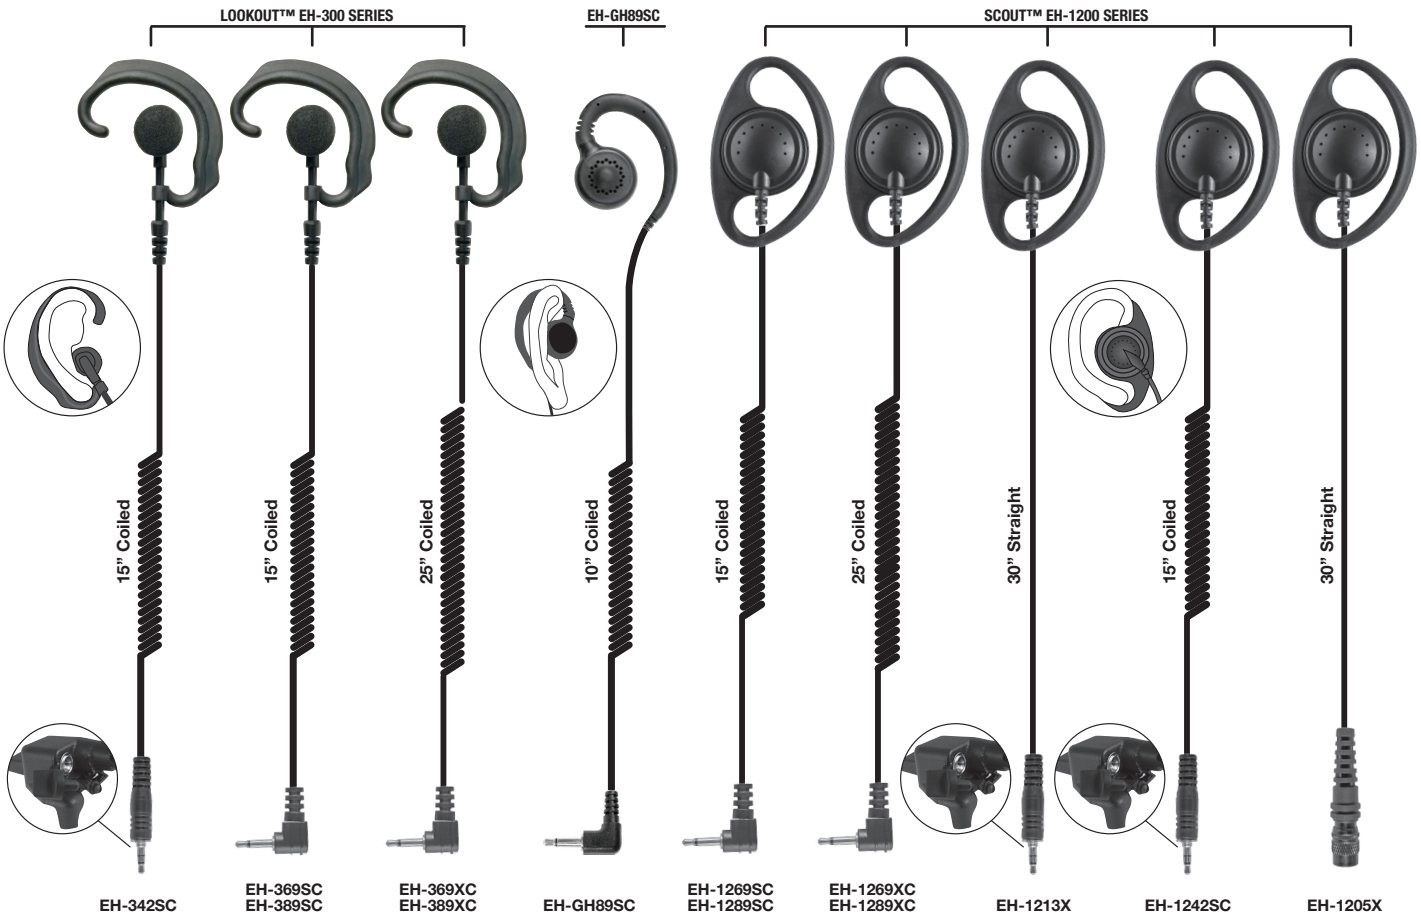

Our innovative Listen Only earpieces provide quality and comfort during private communications. All units feature heavy grade industrial jacketed cables and excellent strain relief for maximum life in the field. PRYME provides the option of using Listen Only Earpieces either with your radio (long cable) or your speaker microphone (short cable.) Plug in with PRYME and enjoy the comfort and convenience of private listening.

LOOKOUT™ EH-300 SERIES

- Low profile, in-line earphone
- Soft earhook holds earphone in place during strenuous activity and is extremely comfortable to wear
- High quality speaker allows for outstanding receive audio
- Rugged, polycarbonate components for maximum durability
- Polyurethane-jacketed, coiled mic cable
- Available with either 2.5mm or 3.5mm plugs

EH-GH89SC SERIES

- Comfortable G-Hook style earpiece can be used on either left or right ear
- Large speaker delivers clear, crisp audio
- Speaker can be easily cleaned for comfort or hygiene
- 10" coiled cord when retracted - expands to 20"
- 3.5mm plug

SCOUT™ EH-1200 SERIES

- Rugged surveillance style D-Ring earphone
- The D-Ring is a secure yet comfortable style earpiece that provides outstanding receive audio
- The patented swivel earpiece design allows for longer lasting strain relief
- Rugged, polycarbonate components for maximum durability
- Available with either 2.5mm or 3.5mm plugs