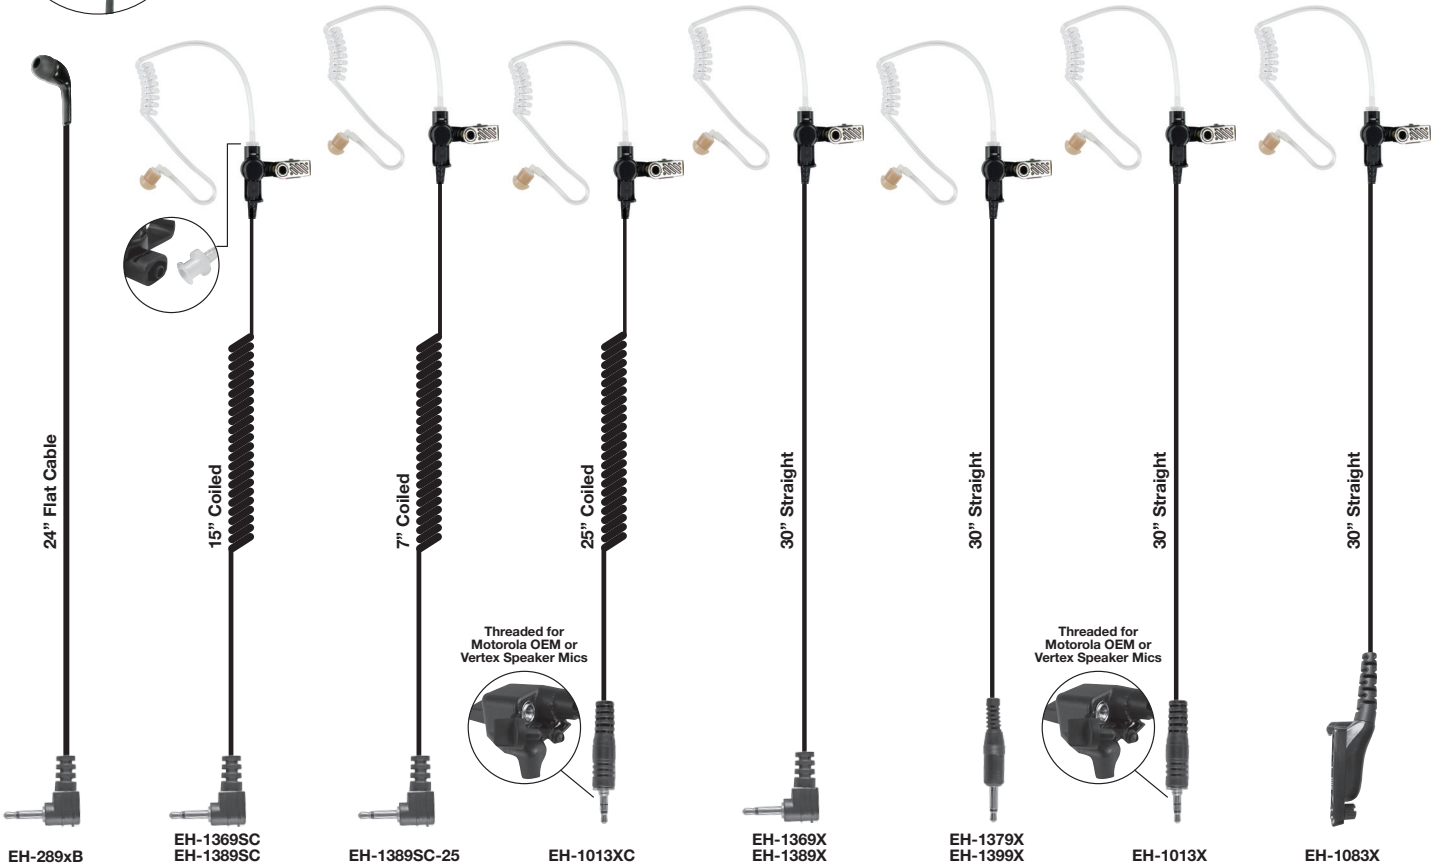

EH-GH89SC SERIES

- Comfortable G-Hook style earpiece can be used on either left or right ear
- Large speaker delivers clear, crisp audio
- Speaker can be easily cleaned for comfort or hygiene
- 10" coiled cord when retracted - expands to 20"
- 3.5mm plug

RECON™ EH-1300 SERIES

- Rugged surveillance style acoustic tube earphone
- TWIST CONNECT acoustic tube assembly for hygiene and multiple users
- The clear eartube is low profile and provides outstanding receive audio
- Features heavy-duty cable with a strong polyurethane jacket and reinforced strain relief
- Polycarbonate components for long life in the field
- Can be easily concealed under a sport coat, jacket, or other clothing
- Good for covert communication
- Available with either 2.5mm or 3.5mm plugs

Use earbud or flexible ear insert

All EH-1300 earpieces have **TWIST CONNECT** acoustic tube

All EH-1300 earpieces have reinforced earphone clip

PART NUMBER	DESCRIPTION	PRICE
EH-289xB	24" Straight Flat Cable with 3.5mm Right Angle Connector	\$15
EH-1369SC	15" Coiled Cable with 2.5mm Right Angle Connector	\$30
EH-1389SC	15" Coiled Cable with 3.5mm Right Angle Connector	\$30
EH-1389SC-25	7" Coiled Cable with 3.5mm Right Angle Connector	\$30
EH-1013XC (Motorola threaded)	25" Coiled Cable with 3.5mm Threaded Straight Connector	\$35
EH-1369X	30" Straight Cable with 2.5mm Right Angle Connector	\$30
EH-1379X	30" Straight Cable with 2.5mm Straight Connector	\$30
EH-1389X	30" Straight Cable with 3.5mm Right Angle Connector	\$30
EH-1399X	30" Straight Cable with 3.5mm Straight Connector	\$30
EH-1013X (Motorola threaded)	30" Straight Cable with 3.5mm Threaded Straight Connector	\$30
EH-1083X (MotoTRBO XPR)	30" Straight Cable with x83 Connector	\$50