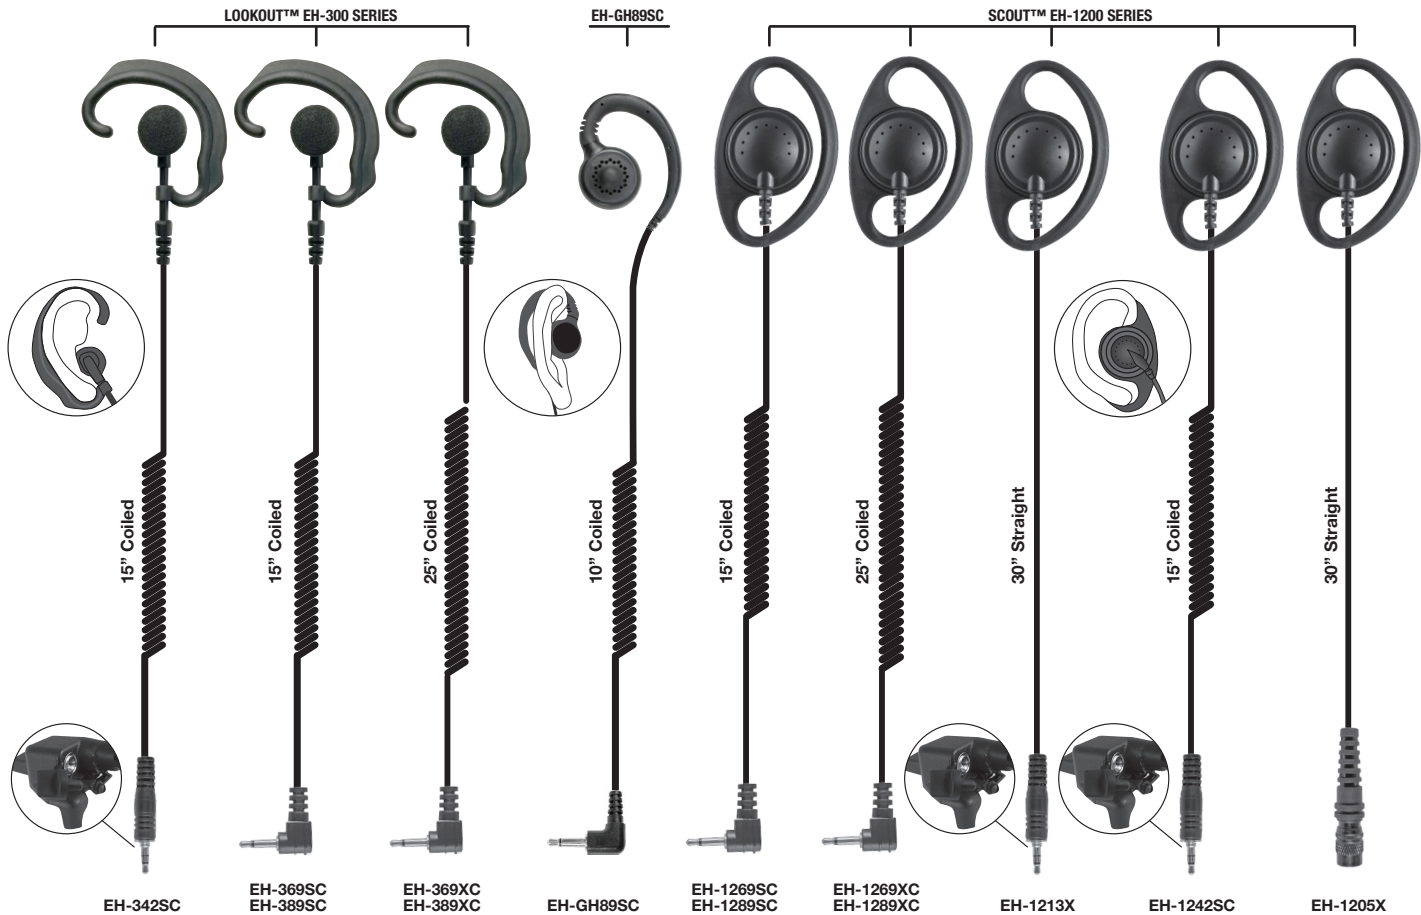

Our innovative Listen Only earpieces provide quality and comfort during private communications. All units feature heavy grade industrial jacketed cables and excellent strain relief for maximum life in the field. PRYME provides the option of using Listen Only Earpieces either with your radio (long cable) or your speaker microphone (short cable.) Plug in with PRYME and enjoy the comfort and convenience of private listening.

#### LOOKOUT™ EH-300 SERIES

- Low profile, in-line earphone
- Soft earhook holds earphone in place during strenuous activity and is extremely comfortable to wear
- High quality speaker allows for outstanding receive audio
- Rugged, polycarbonate components for maximum durability
- Polyurethane-jacketed, coiled mic cable
- Available with either 2.5mm or 3.5mm plugs

#### EH-GH89SC SERIES

- Comfortable G-Hook style earpiece can be used on either left or right ear
- Large speaker delivers clear, crisp audio
- Speaker can be easily cleaned for comfort or hygiene
- 10" coiled cord when retracted - expands to 20"
- 3.5mm plug

#### SCOUT™ EH-1200 SERIES

- Rugged surveillance style D-Ring earphone
- The D-Ring is a secure yet comfortable style earpiece that provides outstanding receive audio
- The patented swivel earpiece design allows for longer lasting strain relief
- Rugged, polycarbonate components for maximum durability
- Available with either 2.5mm or 3.5mm plugs