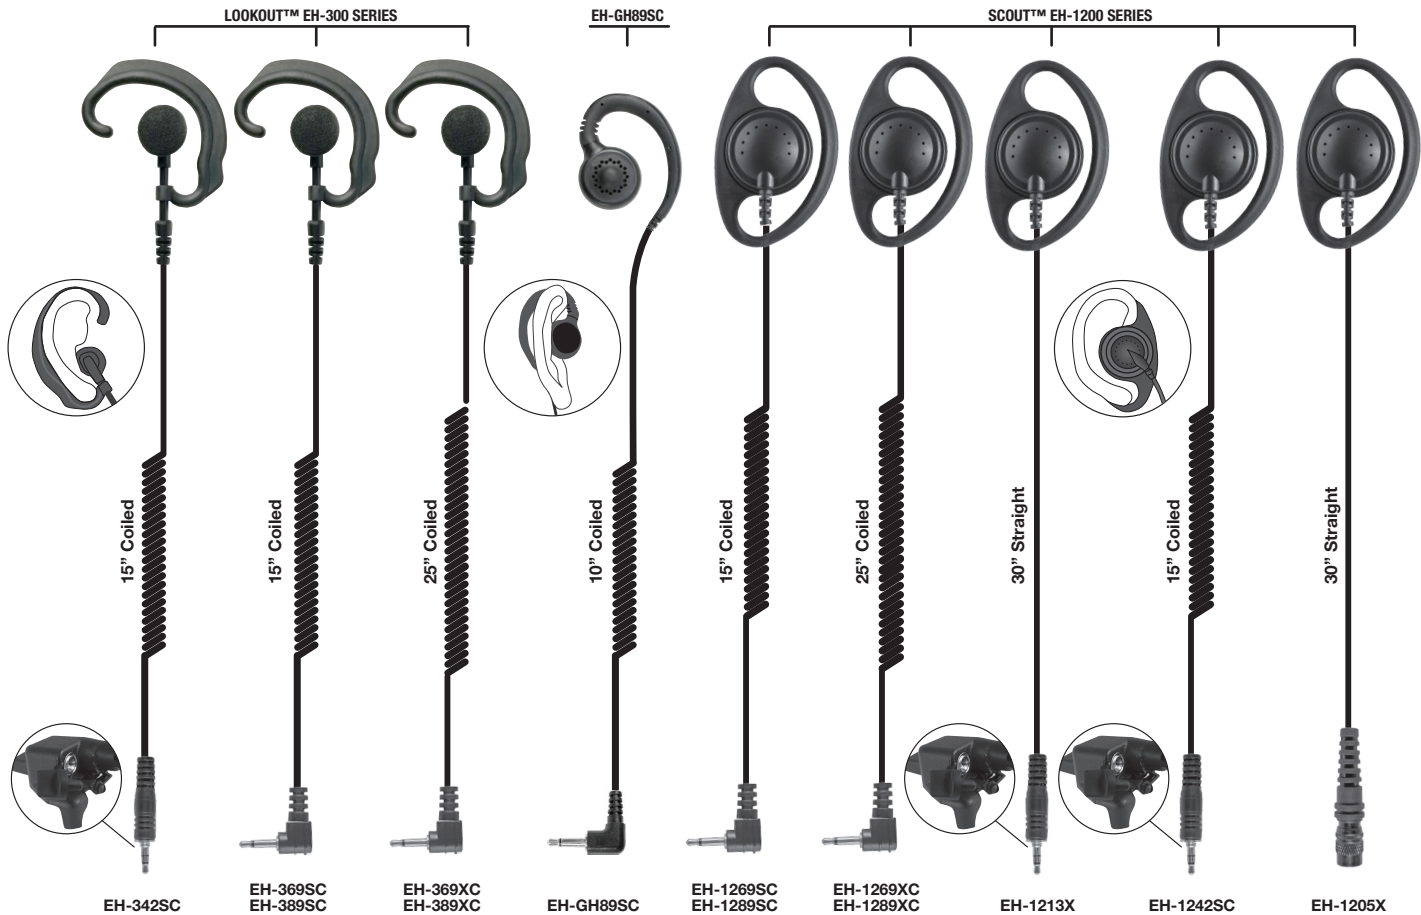

Our innovative Listen Only earpieces provide quality and comfort during private communications. All units feature heavy grade industrial jacketed cables and excellent strain relief for maximum life in the field. PRYME provides the option of using Listen Only Earpieces either with your radio (long cable) or your speaker microphone (short cable.) Plug in with PRYME and enjoy the comfort and convenience of private listening.

LOOKOUT™ EH-300 SERIES

- Low profile, in-line earphone
- Soft earhook holds earphone in place during strenuous activity and is extremely comfortable to wear
- High quality speaker allows for outstanding receive audio
- Rugged, polycarbonate components for maximum durability
- Polyurethane-jacketed, coiled mic cable
- Available with either 2.5mm or 3.5mm plugs

EH-GH89SC SERIES

- Comfortable G-Hook style earpiece can be used on either left or right ear
- Large speaker delivers clear, crisp audio
- Speaker can be easily cleaned for comfort or hygiene
- 10" coiled cord when retracted - expands to 20"
- 3.5mm plug

SCOUT™ EH-1200 SERIES

- Rugged surveillance style D-Ring earphone
- The D-Ring is a secure yet comfortable style earpiece that provides outstanding receive audio
- The patented swivel earpiece design allows for longer lasting strain relief
- Rugged, polycarbonate components for maximum durability
- Available with either 2.5mm or 3.5mm plugs