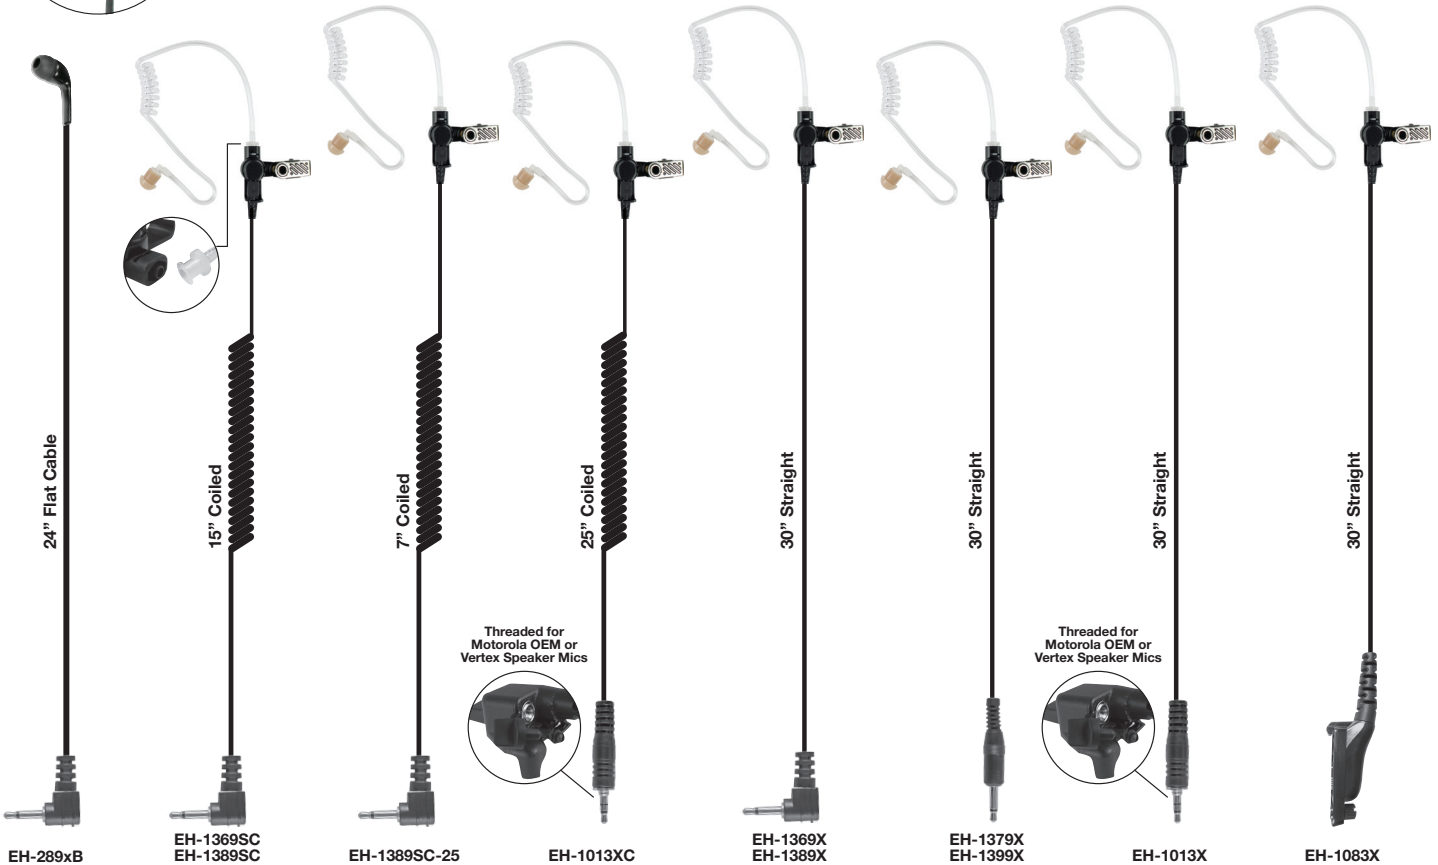

Listen Only Earpieces

EH-289xB and RECON™ (EH-1300)

PRYME®

EH-289xB SERIES

PRYME® FLAT CABLE EARPHONE

Professional grade FLAT CABLE earphone fits all PRYME® speaker microphones and any other brands that use a 3.5mm plug. Lightweight and super comfortable for use on either ear. Not too long. Our unique FLAT CABLE is light, yet strong and resists tangles often seen with coiled cords.

RECON™ EH-1300 SERIES

- Rugged surveillance style acoustic tube earphone
- TWIST CONNECT acoustic tube assembly for hygiene and multiple users
- The clear eartube is low profile and provides outstanding receive audio
- Features heavy-duty cable with a strong polyurethane jacket and reinforced strain relief
- Polycarbonate components for long life in the field
- Can be easily concealed under a sport coat, jacket, or other clothing
- Good for covert communication
- Available with either 2.5mm or 3.5mm plugs

Use earbud or flexible ear insert

All EH-1300 earpieces have **TWIST CONNECT** acoustic tube

All EH-1300 earpieces have reinforced earphone clip

PART NUMBER	DESCRIPTION	PRICE
EH-289xB	24" Straight Flat Cable with 3.5mm Right Angle Connector	\$15
EH-1369SC	15" Coiled Cable with 2.5mm Right Angle Connector	\$30
EH-1389SC	15" Coiled Cable with 3.5mm Right Angle Connector	\$30
EH-1389SC-25	7" Coiled Cable with 3.5mm Right Angle Connector	\$30
EH-1013XC (Motorola threaded)	25" Coiled Cable with 3.5mm Threaded Straight Connector	\$35
EH-1369X	30" Straight Cable with 2.5mm Right Angle Connector	\$30
EH-1379X	30" Straight Cable with 2.5mm Straight Connector	\$30
EH-1389X	30" Straight Cable with 3.5mm Right Angle Connector	\$30
EH-1399X	30" Straight Cable with 3.5mm Straight Connector	\$30
EH-1013X (Motorola threaded)	30" Straight Cable with 3.5mm Threaded Straight Connector	\$30
EH-1083X (MotoTRBO XPR)	30" Straight Cable with x83 Connector	\$50

1-WIRE LISTEN ONLY EARPIECES