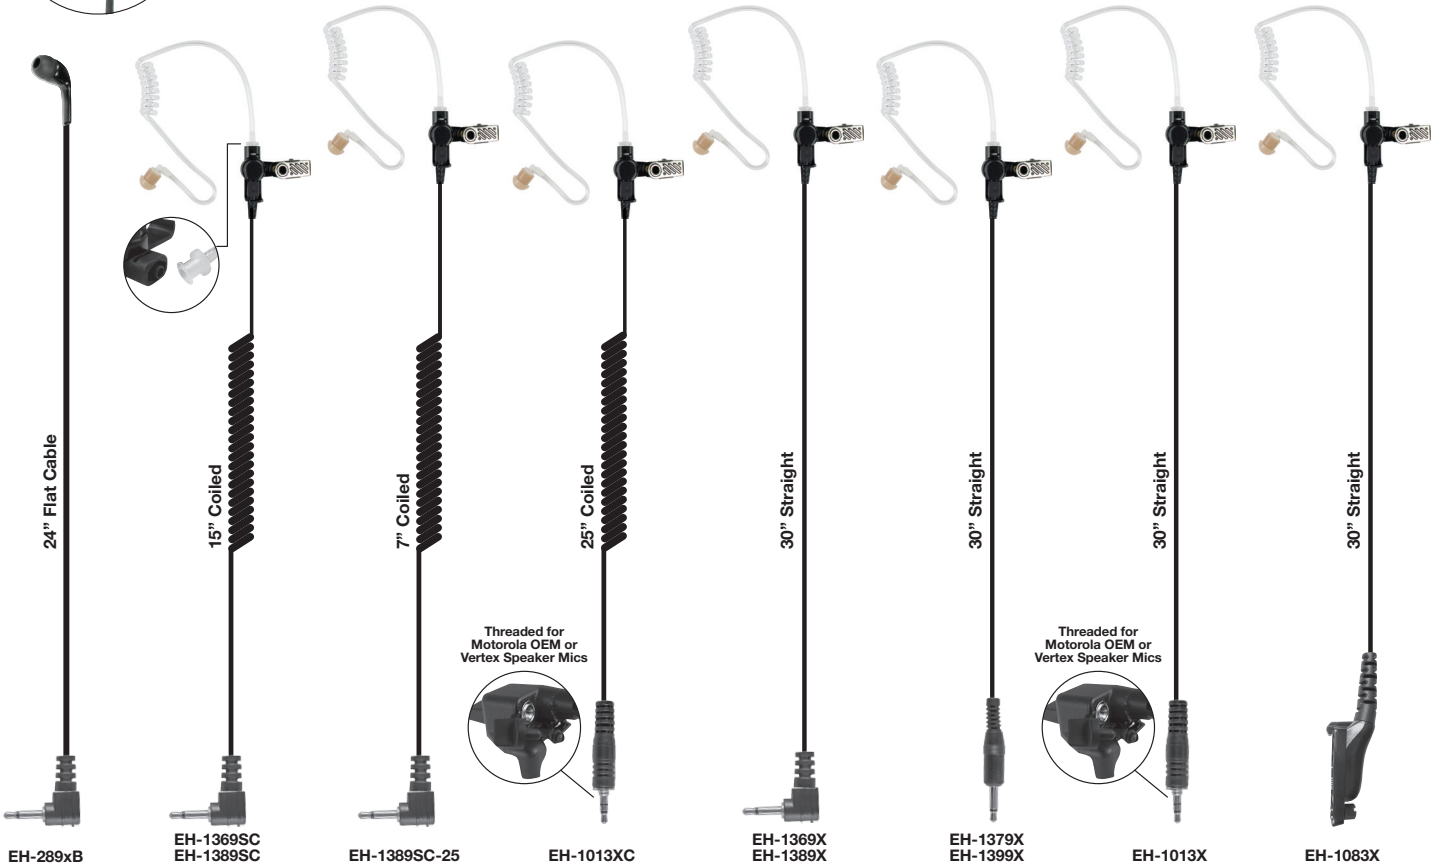

Listen Only Earpieces

EH-289xB and RECON™ (EH-1300)

PRYME®

EH-289xB SERIES

PRYME® FLAT CABLE EARPHONE

Professional grade FLAT CABLE earphone fits all PRYME® speaker microphones and any other brands that use a 3.5mm plug. Lightweight and super comfortable for use on either ear. Not too long. Our unique FLAT CABLE is light, yet strong and resists tangles often seen with coiled cords.

RECON™ EH-1300 SERIES

- Rugged surveillance style acoustic tube earphone
- TWIST CONNECT acoustic tube assembly for hygiene and multiple users
- The clear eartube is low profile and provides outstanding receive audio
- Features heavy-duty cable with a strong polyurethane jacket and reinforced strain relief
- Polycarbonate components for long life in the field
- Can be easily concealed under a sport coat, jacket, or other clothing
- Good for covert communication
- Available with either 2.5mm or 3.5mm plugs

Use earbud or flexible ear insert

All EH-1300 earpieces have **TWIST CONNECT** acoustic tube

All EH-1300 earpieces have reinforced earphone clip

PART NUMBER	DESCRIPTION	PRICE
EH-289xB	24" Straight Flat Cable with 3.5mm Right Angle Connector	\$15
EH-1369SC	15" Coiled Cable with 2.5mm Right Angle Connector	\$30
EH-1389SC	15" Coiled Cable with 3.5mm Right Angle Connector	\$30
EH-1389SC-25	7" Coiled Cable with 3.5mm Right Angle Connector	\$30
EH-1013XC (Motorola threaded)	25" Coiled Cable with 3.5mm Threaded Straight Connector	\$35
EH-1369X	30" Straight Cable with 2.5mm Right Angle Connector	\$30
EH-1379X	30" Straight Cable with 2.5mm Straight Connector	\$30
EH-1389X	30" Straight Cable with 3.5mm Right Angle Connector	\$30
EH-1399X	30" Straight Cable with 3.5mm Straight Connector	\$30
EH-1013X (Motorola threaded)	30" Straight Cable with 3.5mm Threaded Straight Connector	\$30
EH-1083X (MotoTRBO XPR)	30" Straight Cable with x83 Connector	\$50

1-WIRE LISTEN ONLY EARPIECES