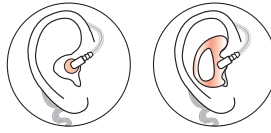

Listen Only Earpieces

EH-289xB and RECON™ (EH-1300)

PRYME®

EH-289xB SERIES

PRYME® FLAT CABLE EARPHONE

Professional grade FLAT CABLE earphone fits all PRYME® speaker microphones and any other brands that use a 3.5mm plug. Lightweight and super comfortable for use on either ear. Not too long. Our unique FLAT CABLE is light, yet strong and resists tangles often seen with coiled cords.

RECON™ EH-1300 SERIES

- Rugged surveillance style acoustic tube earphone
- TWIST CONNECT acoustic tube assembly for hygiene and multiple users
- The clear eartube is low profile and provides outstanding receive audio
- Features heavy-duty cable with a strong polyurethane jacket and reinforced strain relief
- Polycarbonate components for long life in the field
- Can be easily concealed under a sport coat, jacket, or other clothing
- Good for covert communication
- Available with either 2.5mm or 3.5mm plugs

Use earbud or flexible ear insert

All EH-1300 earpieces have **TWIST CONNECT** acoustic tube

All EH-1300 earpieces have reinforced earphone clip

PART NUMBER	DESCRIPTION	PRICE
EH-289xB	24" Straight Flat Cable with 3.5mm Right Angle Connector	\$15
EH-1369SC	15" Coiled Cable with 2.5mm Right Angle Connector	\$30
EH-1389SC	15" Coiled Cable with 3.5mm Right Angle Connector	\$30
EH-1389SC-25	7" Coiled Cable with 3.5mm Right Angle Connector	\$30
EH-1013XC (Motorola threaded)	25" Coiled Cable with 3.5mm Threaded Straight Connector	\$35
EH-1369X	30" Straight Cable with 2.5mm Right Angle Connector	\$30
EH-1379X	30" Straight Cable with 2.5mm Straight Connector	\$30
EH-1389X	30" Straight Cable with 3.5mm Right Angle Connector	\$30
EH-1399X	30" Straight Cable with 3.5mm Straight Connector	\$30
EH-1013X (Motorola threaded)	30" Straight Cable with 3.5mm Threaded Straight Connector	\$30
EH-1083X (MotoTRBO XPR)	30" Straight Cable with x83 Connector	\$50