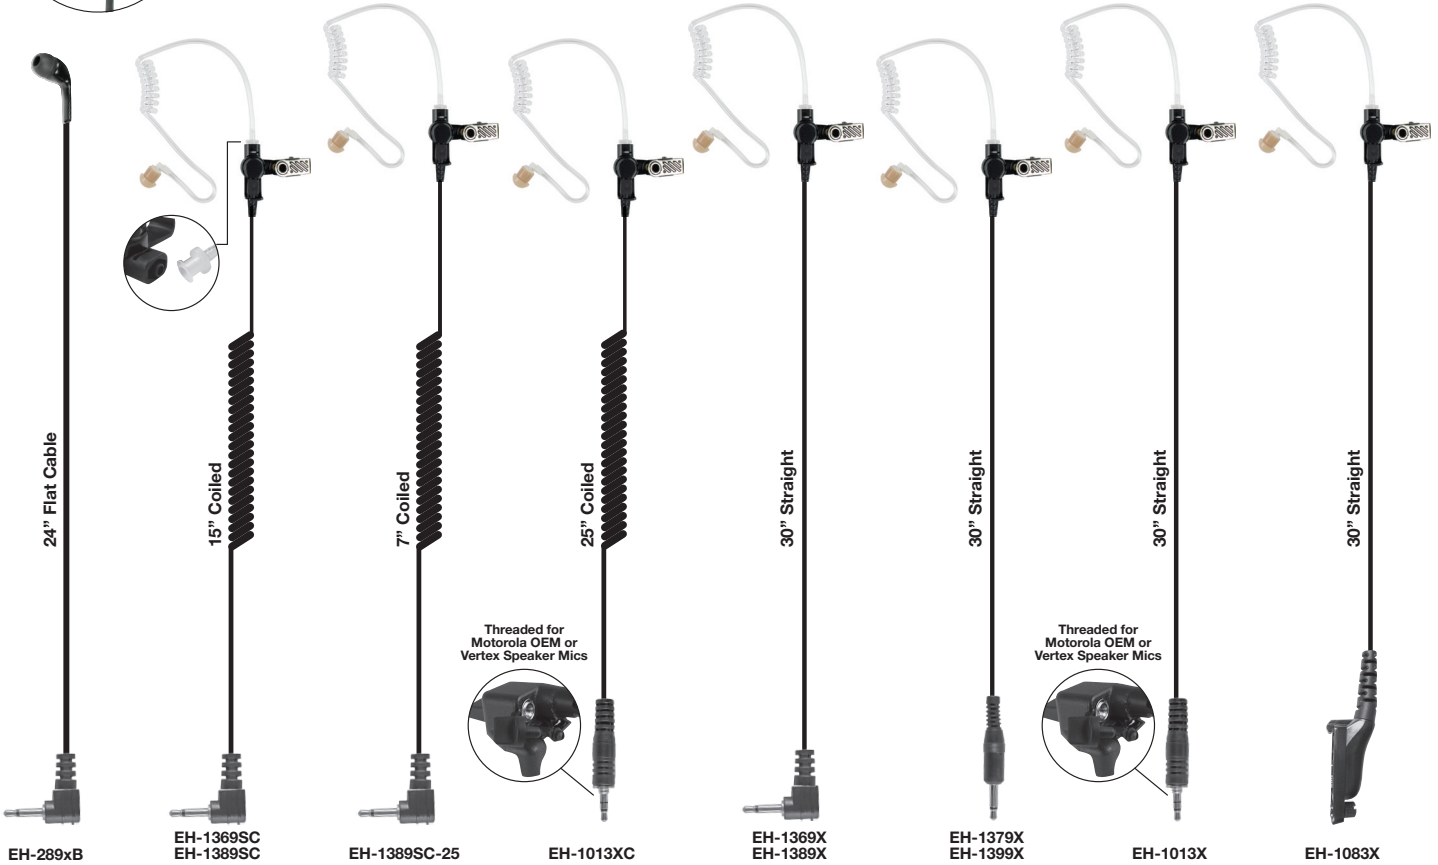

Listen Only Earpieces

EH-289xB and RECON™ (EH-1300)

PRYME®

EH-289xB SERIES

PRYME® FLAT CABLE EARPHONE

Professional grade FLAT CABLE earphone fits all PRYME® speaker microphones and any other brands that use a 3.5mm plug. Lightweight and super comfortable for use on either ear. Not too long. Our unique FLAT CABLE is light, yet strong and resists tangles often seen with coiled cords.

RECON™ EH-1300 SERIES

- Rugged surveillance style acoustic tube earphone
- TWIST CONNECT acoustic tube assembly for hygiene and multiple users
- The clear eartube is low profile and provides outstanding receive audio
- Features heavy-duty cable with a strong polyurethane jacket and reinforced strain relief
- Polycarbonate components for long life in the field
- Can be easily concealed under a sport coat, jacket, or other clothing
- Good for covert communication
- Available with either 2.5mm or 3.5mm plugs

Use earbud or flexible ear insert

All EH-1300 earpieces have **TWIST CONNECT** acoustic tube

All EH-1300 earpieces have reinforced earphone clip

PART NUMBER	DESCRIPTION	PRICE
EH-289xB	24" Straight Flat Cable with 3.5mm Right Angle Connector	\$15
EH-1369SC	15" Coiled Cable with 2.5mm Right Angle Connector	\$30
EH-1389SC	15" Coiled Cable with 3.5mm Right Angle Connector	\$30
EH-1389SC-25	7" Coiled Cable with 3.5mm Right Angle Connector	\$30
EH-1013XC (Motorola threaded)	25" Coiled Cable with 3.5mm Threaded Straight Connector	\$35
EH-1369X	30" Straight Cable with 2.5mm Right Angle Connector	\$30
EH-1379X	30" Straight Cable with 2.5mm Straight Connector	\$30
EH-1389X	30" Straight Cable with 3.5mm Right Angle Connector	\$30
EH-1399X	30" Straight Cable with 3.5mm Straight Connector	\$30
EH-1013X (Motorola threaded)	30" Straight Cable with 3.5mm Threaded Straight Connector	\$30
EH-1083X (MotoTRBO XPR)	30" Straight Cable with x83 Connector	\$50

1-WIRE LISTEN ONLY EARPIECES