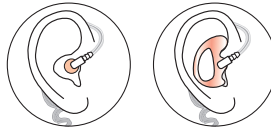

Listen Only Earpieces

EH-289xB and RECON™ (EH-1300)

PRYME®

EH-289xB SERIES

PRYME® FLAT CABLE EARPHONE

Professional grade FLAT CABLE earphone fits all PRYME® speaker microphones and any other brands that use a 3.5mm plug. Lightweight and super comfortable for use on either ear. Not too long. Our unique FLAT CABLE is light, yet strong and resists tangles often seen with coiled cords.

RECON™ EH-1300 SERIES

- Rugged surveillance style acoustic tube earphone
- TWIST CONNECT acoustic tube assembly for hygiene and multiple users
- The clear eartube is low profile and provides outstanding receive audio
- Features heavy-duty cable with a strong polyurethane jacket and reinforced strain relief
- Polycarbonate components for long life in the field
- Can be easily concealed under a sport coat, jacket, or other clothing
- Good for covert communication
- Available with either 2.5mm or 3.5mm plugs

Use earbud or flexible ear insert

All EH-1300 earpieces have **TWIST CONNECT** acoustic tube

All EH-1300 earpieces have reinforced earphone clip

PART NUMBER	DESCRIPTION	PRICE
EH-289xB	24" Straight Flat Cable with 3.5mm Right Angle Connector	\$15
EH-1369SC	15" Coiled Cable with 2.5mm Right Angle Connector	\$30
EH-1389SC	15" Coiled Cable with 3.5mm Right Angle Connector	\$30
EH-1389SC-25	7" Coiled Cable with 3.5mm Right Angle Connector	\$30
EH-1013XC (Motorola threaded)	25" Coiled Cable with 3.5mm Threaded Straight Connector	\$35
EH-1369X	30" Straight Cable with 2.5mm Right Angle Connector	\$30
EH-1379X	30" Straight Cable with 2.5mm Straight Connector	\$30
EH-1389X	30" Straight Cable with 3.5mm Right Angle Connector	\$30
EH-1399X	30" Straight Cable with 3.5mm Straight Connector	\$30
EH-1013X (Motorola threaded)	30" Straight Cable with 3.5mm Threaded Straight Connector	\$30
EH-1083X (MotoTRBO XPR)	30" Straight Cable with x83 Connector	\$50