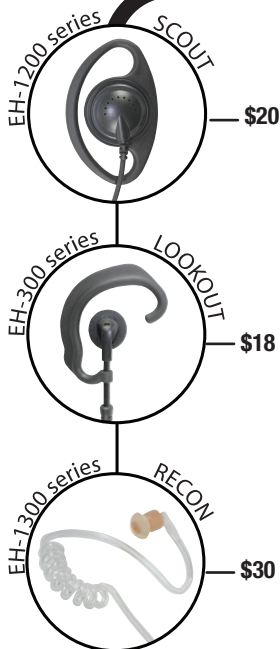

STORM TROOPER® SPM-4200

Advanced Waterproof HD Platform

PRYME®

The SPM-4200 is a heavy-duty remote speaker microphone, specifically built for public safety use. Engineered to our highest standards of performance and durability, the STORM TROOPER® features a noise canceling microphone, high output front-firing speaker, and a high/low switch so that you can easily toggle the volume of received calls.

PLATFORM FEATURES

- Large speaker microphone with water shedding grill
- Front-firing, high-volume speaker
- Hi/Low volume toggle switch (6dB range)
- Rugged, heavy-duty design specifically built for public safety usage
- Fully submersible – meets IP67 standards!
- Large tactile switch PTT is easy to use even while wearing gloves
- Earphone jack for optional listen-only earphone (sold separately)
- Panic switch available on some models (radio must support external panic)
- Features a 3.5mm accessory jack for connecting an earphone to the unit
(See EH-300, EH-1300, EH-1200 Series for Listen Only Earpieces pg. 12)

PRICING

CONNECTOR	MSRP
Simple Pin (1 & 2 pin)	\$110
Multi Pin	\$130
Multi Pin w/Panic	\$140

SPEAKER MICROPHONES