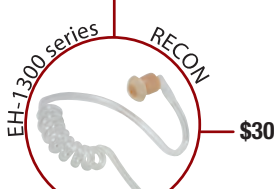

MSRP \$25

CURRENTLY AVAILABLE CONNECTORS	
SMC-1LW00	Cobra/ICOM/Maxon/Midland/Ritron/Vertex and Yaesu models with 2-pin TOP connectors
SMC-1LW01	Kenwood 2-pin and some HYT and Relm models
SMC-1LW03	Motorola 2-pin (side) and some HYT and Relm models
SMC-1LW22S	Vertex 1-pin (side) connector with 2 locking screws
SMC-1LW63	Motorola 1-pin radios such as SPIRIT & TALKABOUT
SMC-1LW-H7	HYT/Hytera TC-320 (1-pin w/locking screw)

Compact, Lightweight

SPEAKER MICROPHONES

LISTEN ONLY OPTIONS
See Pages 34-35

FEATURES

- Small, lightweight and easy to use. Measures only 2.8" x 1.9" x 0.85" (1.4" clip) (H/W/D) and weighs 2.6 oz.
- Adjustable, rotating clip secures the microphone gently to the user's clothing
- Loud front-firing speaker matches the audio output of much larger speaker mics
- Features a 3.5mm accessory jack for connecting an earphone to the unit (See EH-300, EH-1300, EH-1200 Series for Listen Only Earpieces pages 34-35)
- Tactile Push-To-Talk button for sending radio calls
- High performance electret condenser