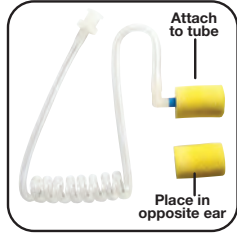

### INCLUDES

(1) Open Ear Insert  
(See parts page 70)

High Noise Environment?  
Add OPTIONAL P-NAP kit  
Page 69 - \$5.40 MSRP

(NRR 29)

### FEATURES

- Tactical, heavy-duty throat microphone with acoustic earphone
- Blocks background noise by picking up the sound of the user's voice directly from vocal chord vibration
- Dual Microphone elements for comfort and performance
- Heavy-duty construction, featuring polyurethane cable, rubber, and high-impact polycarbonate
- Clear acoustic tube style surveillance earphone made of heavy grade surgical tubing
- Large PTT button for tactical set-up
- Fits neck sizes from 12" to 17"