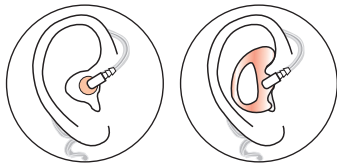

PRYME® GLADIATOR™ SPM-1500 Heavy Duty Throat Microphone

The GLADIATOR™ tactical HD throat mic system blocks background noise by picking up sound directly from user's vocal cords. Dual mic elements provide excellent audio and eliminate the throat location placement issues often found with single element products. Has a surveillance style acoustic tube earphone for private communications.

PRICING

CONNECTOR	MSRP
Simple Pin (1 & 2 pin)	$90
Simple Pin w/screw(s)	$95
Multi Pin	$110

Upgraded for Digital Radios*

HIGH NOISE LOCATIONS

INCLUDES

(1) Open Ear Insert
(See parts page 70)

High Noise Environment?
Add OPTIONAL P-NAP kit
Page 69 - $5.40 MSRP

(NRR 29)

FEATURES

- Tactical, heavy-duty throat microphone with acoustic earphone
- Blocks background noise by picking up the sound of the user's voice directly from vocal chord vibration
- Dual Microphone elements for comfort and performance
- Heavy-duty construction, featuring polyurethane cable, rubber, and high-impact polycarbonate
- Clear acoustic tube style surveillance earphone made of heavy grade surgical tubing
- Large PTT button for tactical set-up
- Fits neck sizes from 12" to 17"

*Throat section rated IP68 (fully submersible)
PTT-1500B rated IP56
PTT-1500E Junction Box/PTT (optional) not rated
PTT-1500D Waterproof PTT (optional) (shown above)