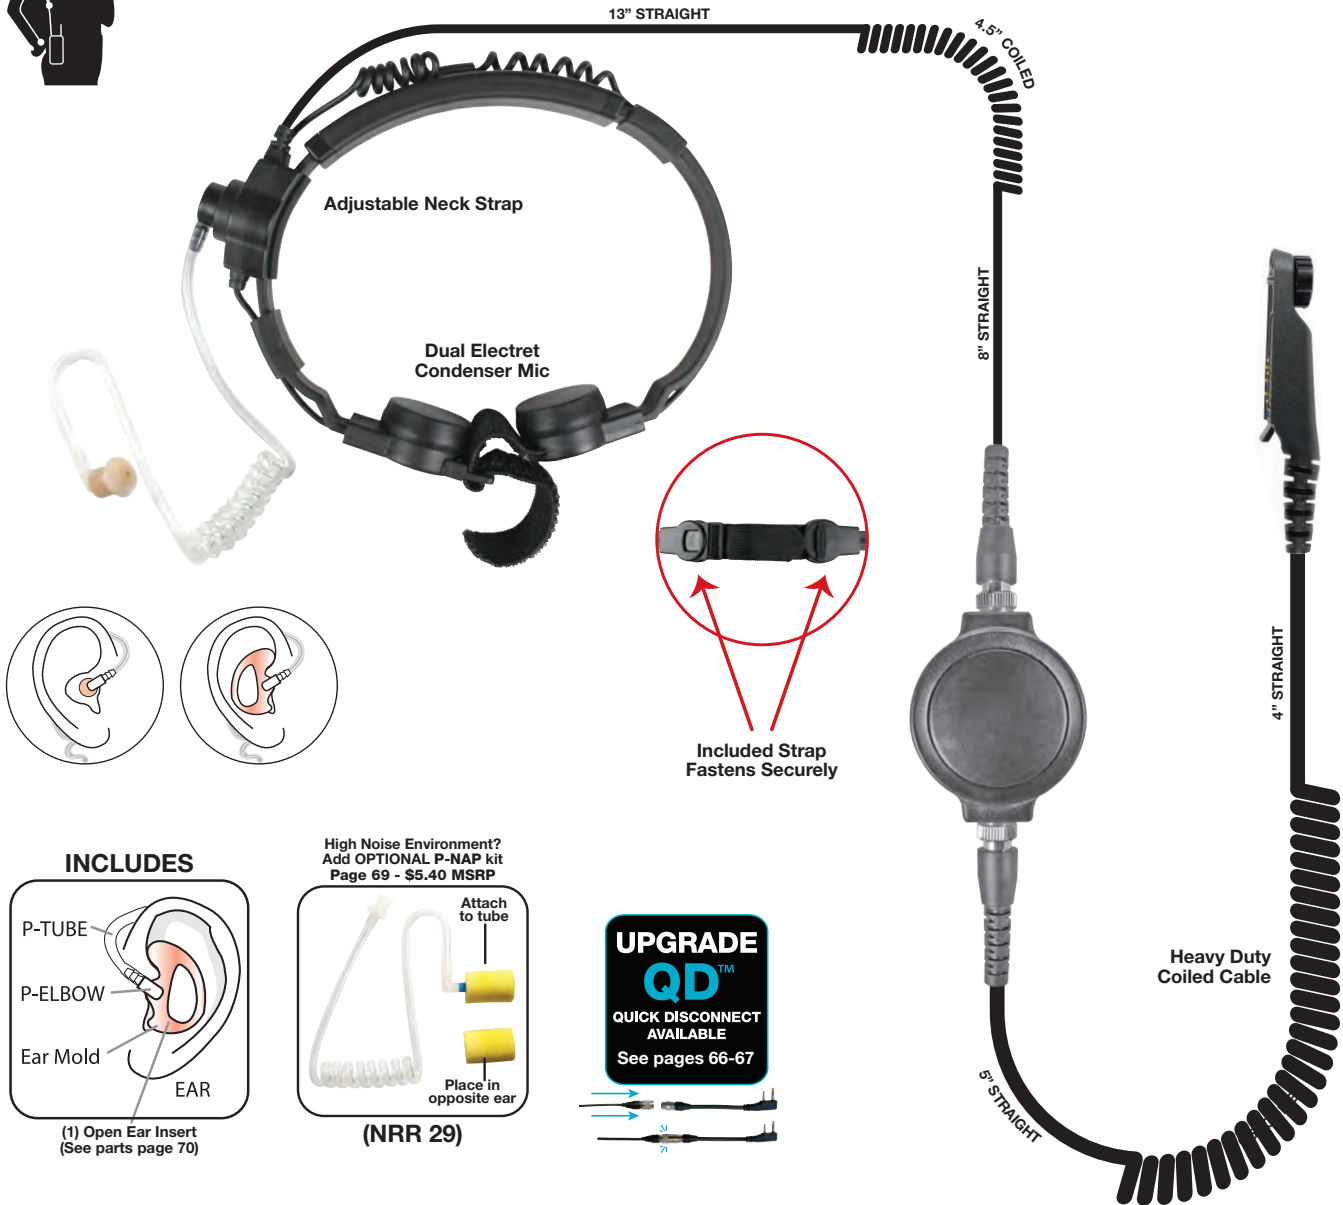

# PRYME® GLADIATOR™ SPM-1500 Heavy Duty Throat Microphone

The GLADIATOR™ tactical HD throat mic system blocks background noise by picking up sound directly from user's vocal cords. Dual mic elements provide excellent audio and eliminate the throat location placement issues often found with single element products. Has a surveillance style acoustic tube earphone for private communications.

## PRICING

CONNECTOR	MSRP
Simple Pin (1 & 2 pin)	\$90
Simple Pin w/screw(s)	\$95
Multi Pin	\$110

## Upgraded for Digital Radios\*

HIGH NOISE LOCATIONS

### FEATURES

- Tactical, heavy-duty throat microphone with acoustic earphone
- Blocks background noise by picking up the sound of the user's voice directly from vocal chord vibration
- Dual Microphone elements for comfort and performance
- Heavy-duty construction, featuring polyurethane cable, rubber, and high-impact polycarbonate
- Clear acoustic tube style surveillance earphone made of heavy grade surgical tubing
- Large PTT button for tactical set-up
- Fits neck sizes from 12" to 17"