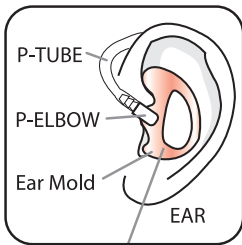

INCLUDES

(1) Open Ear Insert
(See parts page 70)

High Noise Environment?
Add OPTIONAL P-NAP kit
Page 69 - $5.40 MSRP