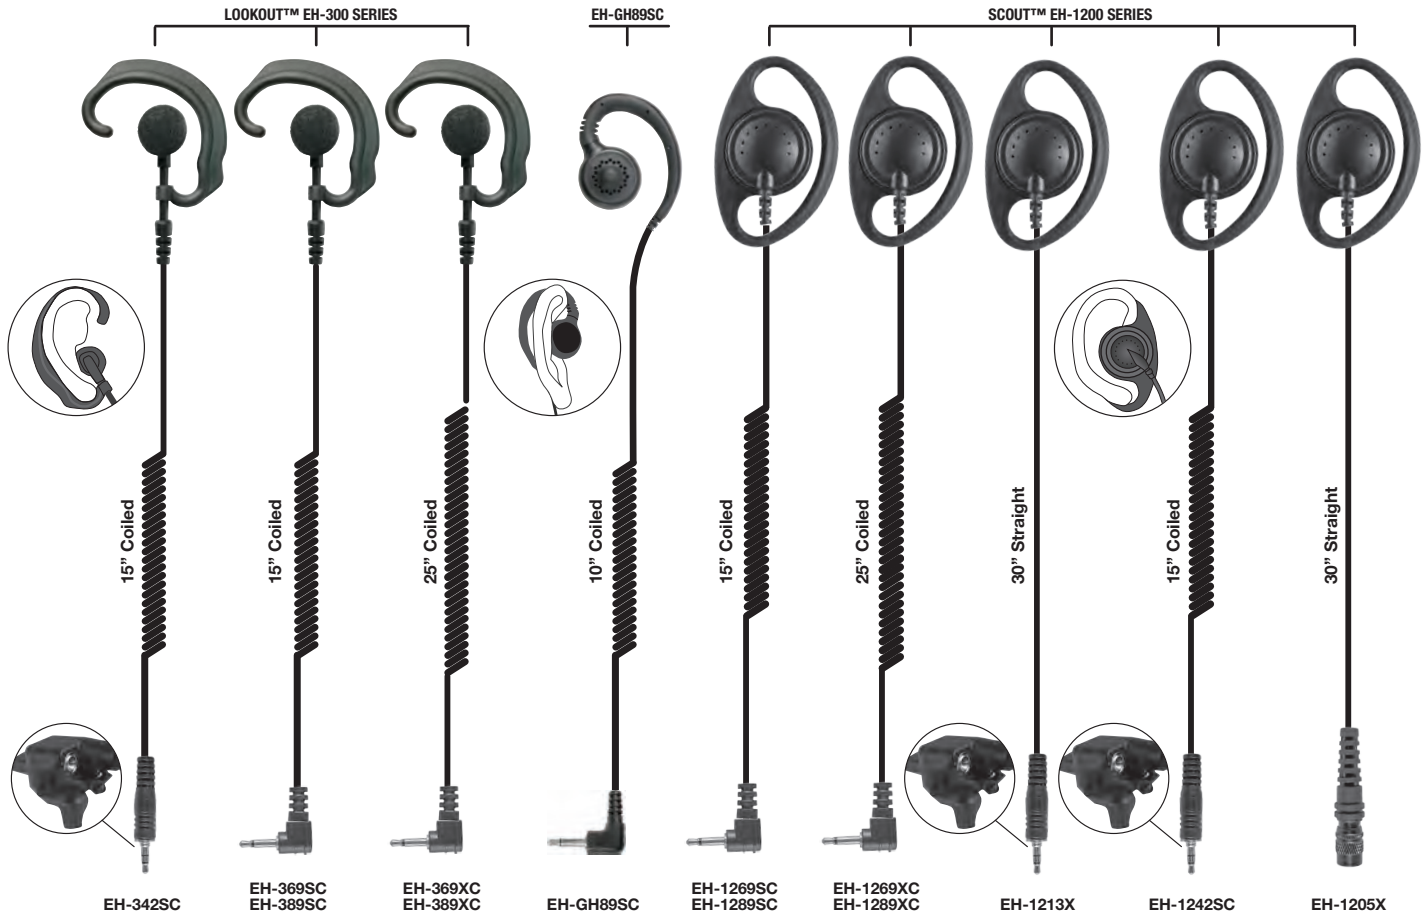

Our innovative Listen Only earpieces provide quality and comfort during private communications. All units feature heavy grade industrial jacketed cables and excellent strain relief for maximum life in the field. PRYME provides the option of using Listen Only Earpieces either with your radio (long cable) or your speaker microphone (short cable.) Plug in with PRYME and enjoy the comfort and convenience of private listening.

LOOKOUT™ EH-300 SERIES

- Low profile, in-line earphone
- Soft earhook holds earphone in place during strenuous activity and is extremely comfortable to wear
- High quality speaker that allows for outstanding receive audio
- Rugged, polycarbonate components for maximum durability
- Polyurethane-jacketed, coiled mic cable
- Available with either 2.5mm or 3.5mm plugs

EH-GH89SC SERIES

- Comfortable G-Hook style earpiece can be used on either left or right ear
- Large speaker delivers clear, crisp audio
- Speaker can be easily cleaned for comfort or hygiene
- 10" coiled cord when retracted - expands to 20"
- 3.5mm plug

SCOUT™ EH-1200 SERIES

- Rugged surveillance style D-Ring earphone
- The D-Ring is a secure yet comfortable style earpiece that provides outstanding receive audio
- The patented swivel earpiece design allows for longer lasting strain relief
- Rugged, polycarbonate components for maximum durability
- Available with either 2.5mm or 3.5mm plugs