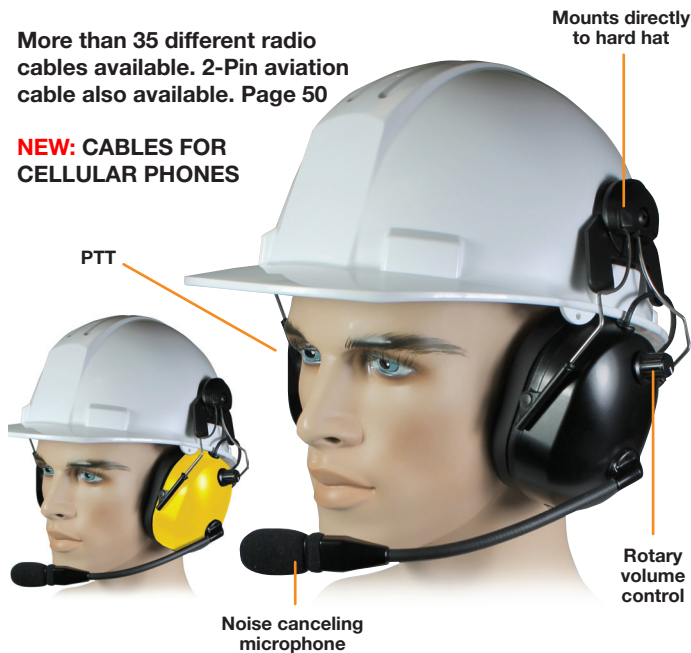

HBB-EM-LO-HMB (Black)  
HBB-EM-LO-HMY (Yellow)

**MSRP \$150**

Short 3.5mm cable included

More than 35 different radio cables available. 2-Pin aviation cable also available. Page 50

**NEW: CABLES FOR CELLULAR PHONES**