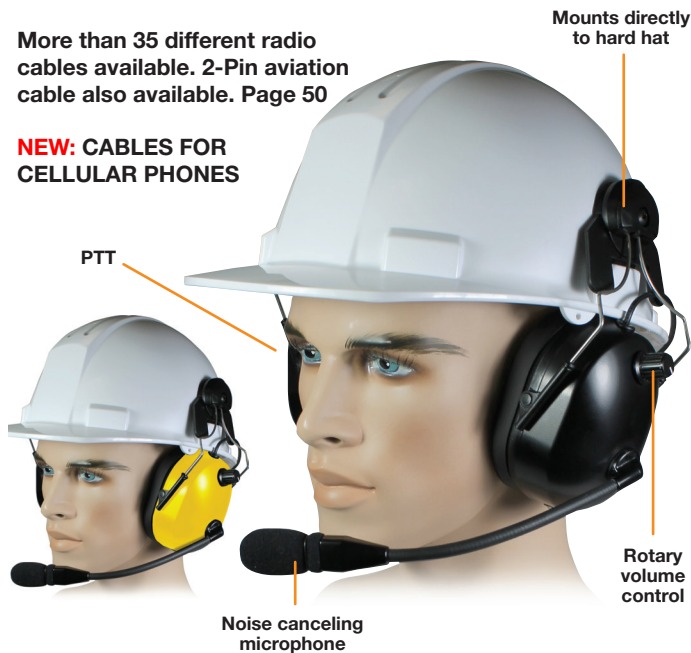

HBB-EM SERIES

High Performance Dual Muff Headsets

PRYME®

NRR Rating of 24dB

Hard Hat Mounting System

FEATURES

- Dual muff style headset with snap-on helmet mount
- Lightweight, comfortable, and easy to adjust
- Super comfortable foam earpads or optional GEL filled earpads
- Aviation-style boom microphone with flexible arm
- Optional noise canceling microphone reduces transmitted background noise
- Removable/replaceable radio interface cable (optional tactical kit available)
- Loud muff earphones allow the user to hear incoming signals easily
- Tactile PTT button mounted in the right earphone
- Replaceable microphone
- Rotary volume control
- 5P Mini XLR connector

HBB-EM-HMB (Black)
HBB-EM-HMY (Yellow)

MSRP $229 + cable

Depending on connector; see page 50

Hard Hat Mounting System - Listen Only

FEATURES

- Dual muff style headset with snap-on helmet mount
- Lightweight, comfortable, and easy to adjust
- Super comfortable foam earpads or optional GEL filled earpads
- Loud muff earphones allow the user to hear incoming signals easily
- Standard 3.5mm jack can be used with common earphone cables
- Short 3.5mm coil cable

HBB-EM-LO-HMB (Black)
HBB-EM-LO-HMY (Yellow)

MSRP $150

Short 3.5mm cable included

More than 35 different radio cables available. 2-Pin aviation cable also available. Page 50

NEW: CABLES FOR CELLULAR PHONES