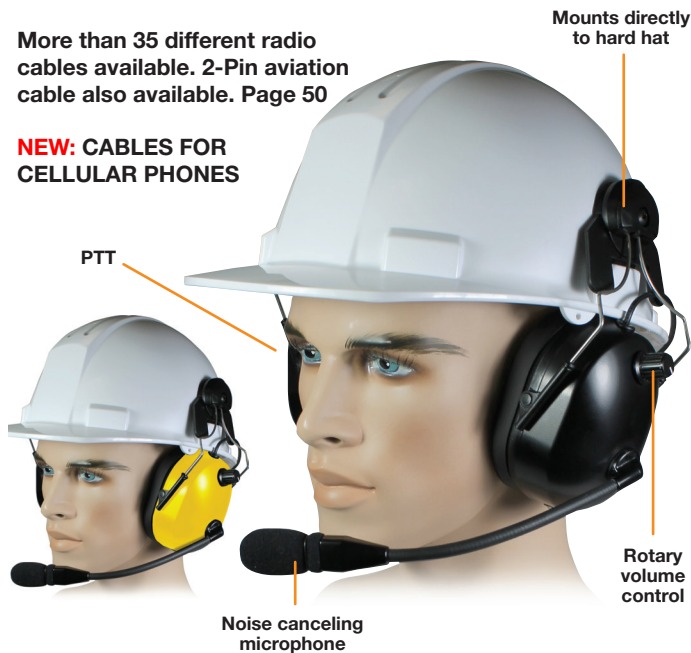

### Hard Hat Mounting System - Listen Only

**FEATURES**

- Dual muff style headset with snap-on helmet mount
- Lightweight, comfortable, and easy to adjust
- Super comfortable foam earpads or optional GEL filled earpads
- Loud muff earphones allow the user to hear incoming signals easily
- Standard 3.5mm jack can be used with common earphone cables
- Short 3.5mm coil cable

**HBB-EM-LO-HMB (Black)**  
**HBB-EM-LO-HMY (Yellow)**

**MSRP \$150**

Short 3.5mm cable included

More than 35 different radio cables available. 2-Pin aviation cable also available. Page 50

**NEW: CABLES FOR CELLULAR PHONES**