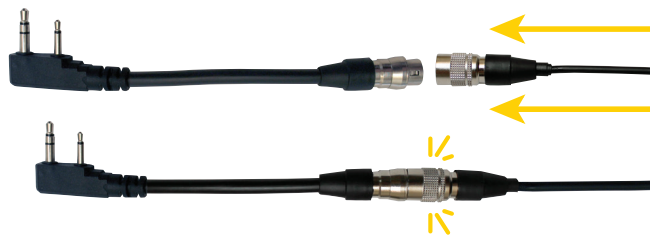

PRYME[®] QD[™] Quick Disconnect

UPGRADE
QD[™]
QUICK DISCONNECT
AVAILABLE
+ \$30 (MSRP)

PRYME's Quick Disconnect audio accessories and adapters provide both security and usability. Just install the adapter onto the radio and then plug the QD accessory into the six-pin QD connector. The push-pull mechanism locks the accessory in place during use, but still allows you to quickly remove it from the radio without tools if necessary.

PRYME's QD connectors are die-cast and precision machined for superb fit and incredible durability rivaling the OEM models.

Pick an Adapter and Accessory to make a set.

The PRYME Quick Disconnect (QD[™]) is available for a wide range of radios, offering additional convenience and simplicity. The PRYME QD[™] will allow the user to easily connect and disconnect a PRYME audio accessory, yet is secure enough to be used in most situations. All PRYME Quick Disconnect accessories are interchangeable with all PRYME Quick Disconnect adapters and pigtails, making communications convenient for large businesses that use multiple brands of radios. The PRYME Quick Disconnect pigtails and adapters also prevent wear and tear, prolonging the life of your radios.

Quick Disconnect Feature

The PRYME Quick Disconnect feature is available for these products:

HLP-SNL
Padded
Boom Headset

MC-EM05
Cable for HBB-EM
and HDS-EM
Dual Muff Headsets

NBP-BH05
Tactical Bone
Conduction Headset