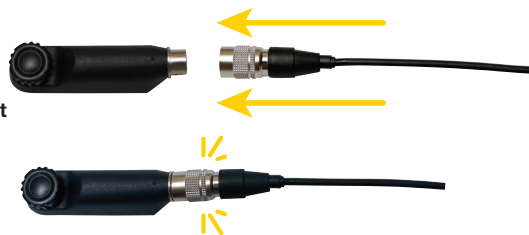

PRYME[®] QD[™] Quick Disconnect

UPGRADE
QD[™]
QUICK DISCONNECT
AVAILABLE
+ \$30 (MSRP)

PRYME's Quick Disconnect audio accessories and adapters provide both security and usability. Just install the adapter onto the radio and then plug the QD accessory into the six-pin QD connector. The push-pull mechanism locks the accessory in place during use, but still allows you to quickly remove it from the radio without tools if necessary.

PRYME's QD connectors are die-cast and precision machined for superb fit and incredible durability rivaling the OEM models.

Pick an Adapter and Accessory to make a set.

The PRYME Quick Disconnect (QD[™]) is available for a wide range of radios, offering additional convenience and simplicity. The PRYME QD[™] will allow the user to easily connect and disconnect a PRYME audio accessory, yet is secure enough to be used in most situations. All PRYME Quick Disconnect accessories are interchangeable with all PRYME Quick Disconnect adapters and pigtails, making communications convenient for large businesses that use multiple brands of radios. The PRYME Quick Disconnect pigtails and adapters also prevent wear and tear, prolonging the life of your radios.

Quick Disconnect Feature

The PRYME Quick Disconnect feature is available for these products:

HLP-SNL
Padded
Boom Headset

MC-EM05
Cable for HBB-EM
and HDS-EM
Dual Muff Headsets

NBP-BH05
Tactical Bone
Conduction Headset