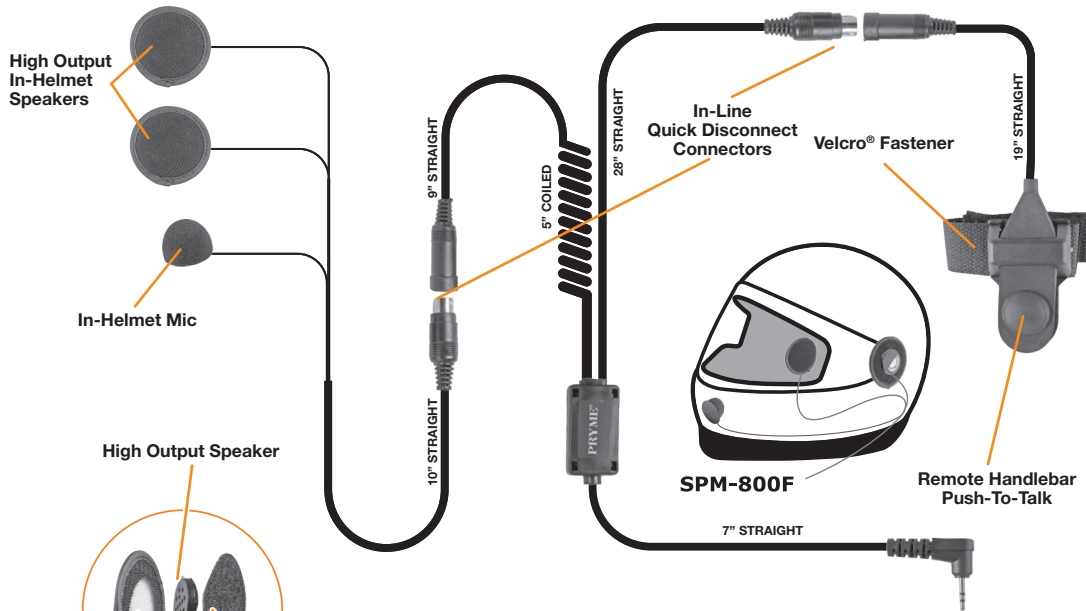

HIGHWAY™ SPM-800 SERIES

Medium Duty In-Helmet Microphone

PRYME®

The SPM-800 HIGHWAY™ Series is an in-helmet boom microphone and speaker system for motorcycles. The electret mic system helps minimize background noise. The SPM-800 features a large, rubber-covered PTT button that can be secured to handlebars or held in the palm of the hand, and is easy to operate even while wearing gloves. The HIGHWAY™ installs easily, using only velcro pads - there is no need to drill holes in the helmet.

MSRP \$63

Depending on connector; see pages 54-59

FEATURES

- Medium duty, in-helmet motorcycle mic system
- Powerful in-helmet speakers allow the user to hear radio transmissions over road noise
- High-quality electret condenser element produces excellent transmit audio
- Handlebar mountable Push-To-Talk switch for convenient communications
- Installs into helmet using only two-sided fastening tape. No drilling of holes is required
- Modular features allow the mic system to be easily disconnected from the motorcycle
- Available for both open faced (SPM-800B) and full faced (SPM-800F) helmets

For Bluetooth version, use BTH-300-KIT 7 (pg. 4)

SPM-800F

Model	Connector
FOR ICOM, MIDLAND & MAXON RADIOS	
SPM-800F	x00
SPM-830F	x30
SPM-830sF	x30s
FOR KENWOOD & RELM RADIOS	
SPM-801F	x01
FOR HYT/HYTERA & MOTOROLA RADIOS	
SPM-803F	x03
SPM-813F	x13
SPM-863F	x63
FOR VERTEX & YAESU RADIOS	
SPM-800F	x00
SPM-802F	x02
SPM-842F	x42

See pages 54-59 for connector images.

SPM-800B

Model	Connector
FOR ICOM, MIDLAND & MAXON RADIOS	
SPM-800B	x00
SPM-830B	x30
SPM-830sB	x30s
FOR KENWOOD & RELM RADIOS	
SPM-801B	x01
FOR HYT/HYTERA & MOTOROLA RADIOS	
SPM-803B	x03
SPM-813B	x13
SPM-863B	x63
FOR VERTEX & YAESU RADIOS	
SPM-800B	x00
SPM-802B	x02
SPM-842B	x42