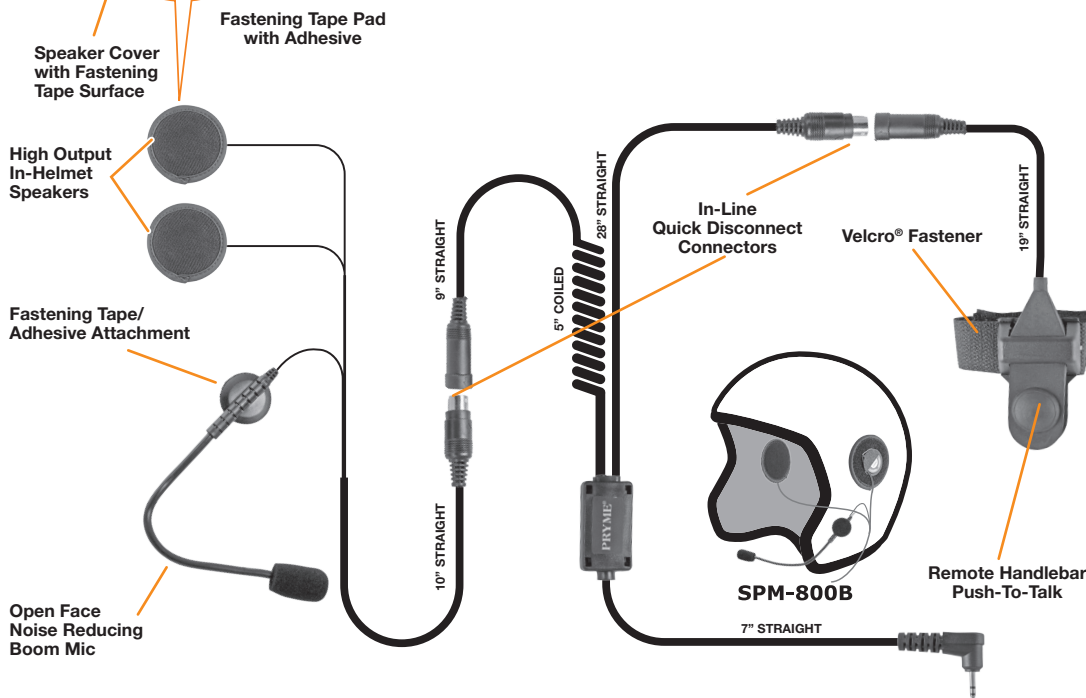

HIGHWAY™ SPM-800 SERIES

Medium Duty In-Helmet Microphone

PRYME®

The SPM-800 HIGHWAY™ Series is an in-helmet boom microphone and speaker system for motorcycles. The electret mic system helps minimize background noise. The SPM-800 features a large, rubber-covered PTT button that can be secured to handlebars or held in the palm of the hand, and is easy to operate even while wearing gloves. The HIGHWAY™ installs easily, using only velcro pads - there is no need to drill holes in the helmet.

MSRP \$63

Depending on connector; see pages 54-59

FEATURES

- Medium duty, in-helmet motorcycle mic system
- Powerful in-helmet speakers allow the user to hear radio transmissions over road noise
- High-quality electret condenser element produces excellent transmit audio
- Handlebar mountable Push-To-Talk switch for convenient communications
- Installs into helmet using only two-sided fastening tape. No drilling of holes is required
- Modular features allow the mic system to be easily disconnected from the motorcycle
- Available for both open faced (SPM-800B) and full faced (SPM-800F) helmets

For Bluetooth version, use BTH-300-KIT 7 (pg. 4)

SPM-800F

Model	Connector
FOR ICOM, MIDLAND & MAXON RADIOS	
SPM-800F	x00
SPM-830F	x30
SPM-830sF	x30s
FOR KENWOOD & RELM RADIOS	
SPM-801F	x01
FOR HYT/HYTERA & MOTOROLA RADIOS	
SPM-803F	x03
SPM-813F	x13
SPM-863F	x63
FOR VERTEX & YAESU RADIOS	
SPM-800F	x00
SPM-802F	x02
SPM-842F	x42

See pages 54-59 for connector images.

SPM-800B

Model	Connector
FOR ICOM, MIDLAND & MAXON RADIOS	
SPM-800B	x00
SPM-830B	x30
SPM-830sB	x30s
FOR KENWOOD & RELM RADIOS	
SPM-801B	x01
FOR HYT/HYTERA & MOTOROLA RADIOS	
SPM-803B	x03
SPM-813B	x13
SPM-863B	x63
FOR VERTEX & YAESU RADIOS	
SPM-800B	x00
SPM-802B	x02
SPM-842B	x42