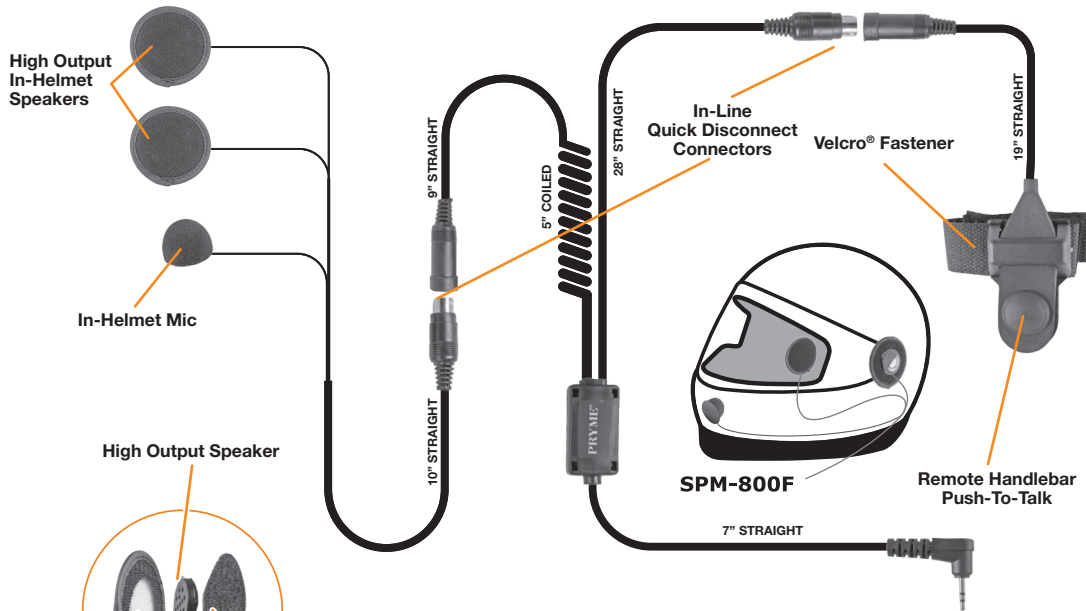

HIGHWAY™ SPM-800 SERIES

Medium Duty In-Helmet Microphone

PRYME®

The SPM-800 HIGHWAY™ Series is an in-helmet boom microphone and speaker system for motorcycles. The electret mic system helps minimize background noise. The SPM-800 features a large, rubber-covered PTT button that can be secured to handlebars or held in the palm of the hand, and is easy to operate even while wearing gloves. The HIGHWAY™ installs easily, using only velcro pads - there is no need to drill holes in the helmet.

MSRP $63

Depending on connector; see pages 54-59

FEATURES

- Medium duty, in-helmet motorcycle mic system
- Powerful in-helmet speakers allow the user to hear radio transmissions over road noise
- High-quality electret condenser element produces excellent transmit audio
- Handlebar mountable Push-To-Talk switch for convenient communications
- Installs into helmet using only two-sided fastening tape. No drilling of holes is required
- Modular features allow the mic system to be easily disconnected from the motorcycle
- Available for both open faced (SPM-800B) and full faced (SPM-800F) helmets

For Bluetooth version, use BTH-300-KIT 7 (pg. 4)

SPM-800F

Model	Connector
FOR ICOM, MIDLAND & MAXON RADIOS	
SPM-800F	x00
SPM-830F	x30
SPM-830sF	x30s
FOR KENWOOD & RELM RADIOS	
SPM-801F	x01
FOR HYT/HYTERA & MOTOROLA RADIOS	
SPM-803F	x03
SPM-813F	x13
SPM-863F	x63
FOR VERTEX & YAESU RADIOS	
SPM-800F	x00
SPM-802F	x02
SPM-842F	x42

See pages 54-59 for connector images.

SPM-800B

Model	Connector
FOR ICOM, MIDLAND & MAXON RADIOS	
SPM-800B	x00
SPM-830B	x30
SPM-830sB	x30s
FOR KENWOOD & RELM RADIOS	
SPM-801B	x01
FOR HYT/HYTERA & MOTOROLA RADIOS	
SPM-803B	x03
SPM-813B	x13
SPM-863B	x63
FOR VERTEX & YAESU RADIOS	
SPM-800B	x00
SPM-802B	x02
SPM-842B	x42

See pages 54-59 for connector images.

HEADSETS