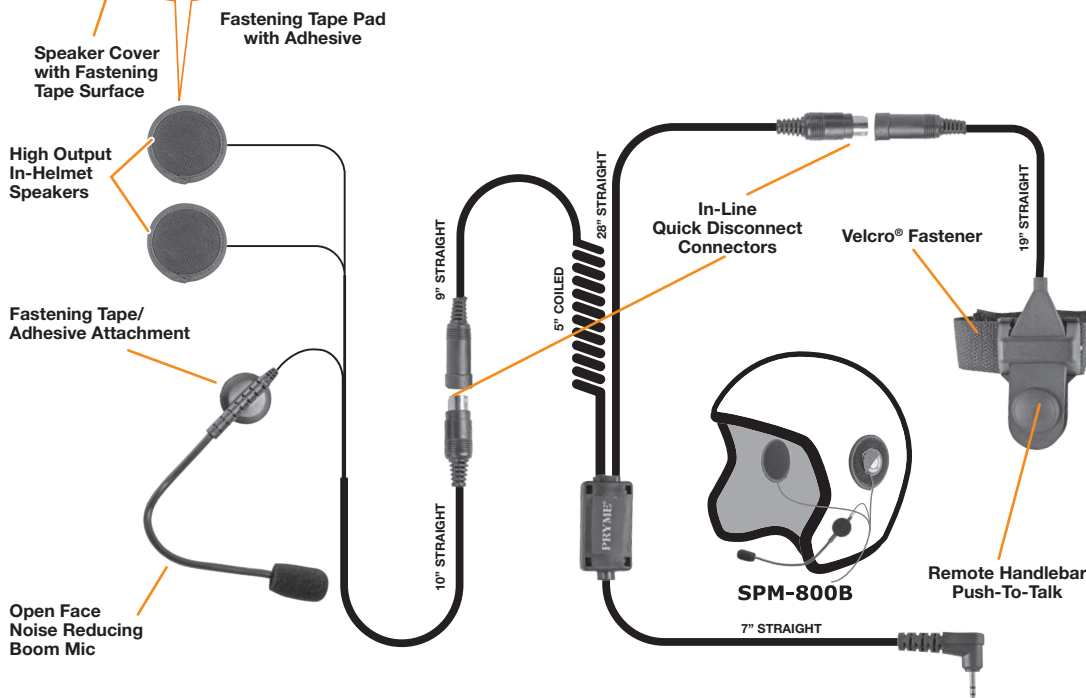

HIGHWAY™ SPM-800 SERIES

Medium Duty In-Helmet Microphone

PRYME®

The SPM-800 HIGHWAY™ Series is an in-helmet boom microphone and speaker system for motorcycles. The electret mic system helps minimize background noise. The SPM-800 features a large, rubber-covered PTT button that can be secured to handlebars or held in the palm of the hand, and is easy to operate even while wearing gloves. The HIGHWAY™ installs easily, using only velcro pads - there is no need to drill holes in the helmet.

MSRP $63

Depending on connector; see pages 54-59

FEATURES

- Medium duty, in-helmet motorcycle mic system
- Powerful in-helmet speakers allow the user to hear radio transmissions over road noise
- High-quality electret condenser element produces excellent transmit audio
- Handlebar mountable Push-To-Talk switch for convenient communications
- Installs into helmet using only two-sided fastening tape. No drilling of holes is required
- Modular features allow the mic system to be easily disconnected from the motorcycle
- Available for both open faced (SPM-800B) and full faced (SPM-800F) helmets

For Bluetooth version, use BTH-300-KIT 7 (pg. 4)

SPM-800F

Model	Connector
FOR ICOM, MIDLAND & MAXON RADIOS	
SPM-800F	x00
SPM-830F	x30
SPM-830sF	x30s
FOR KENWOOD & RELM RADIOS	
SPM-801F	x01
FOR HYT/HYTERA & MOTOROLA RADIOS	
SPM-803F	x03
SPM-813F	x13
SPM-863F	x63
FOR VERTEX & YAESU RADIOS	
SPM-800F	x00
SPM-802F	x02
SPM-842F	x42

See pages 54-59 for connector images.

SPM-800B

Model	Connector
FOR ICOM, MIDLAND & MAXON RADIOS	
SPM-800B	x00
SPM-830B	x30
SPM-830sB	x30s
FOR KENWOOD & RELM RADIOS	
SPM-801B	x01
FOR HYT/HYTERA & MOTOROLA RADIOS	
SPM-803B	x03
SPM-813B	x13
SPM-863B	x63
FOR VERTEX & YAESU RADIOS	
SPM-800B	x00
SPM-802B	x02
SPM-842B	x42

See pages 54-59 for connector images.

HEADSETS