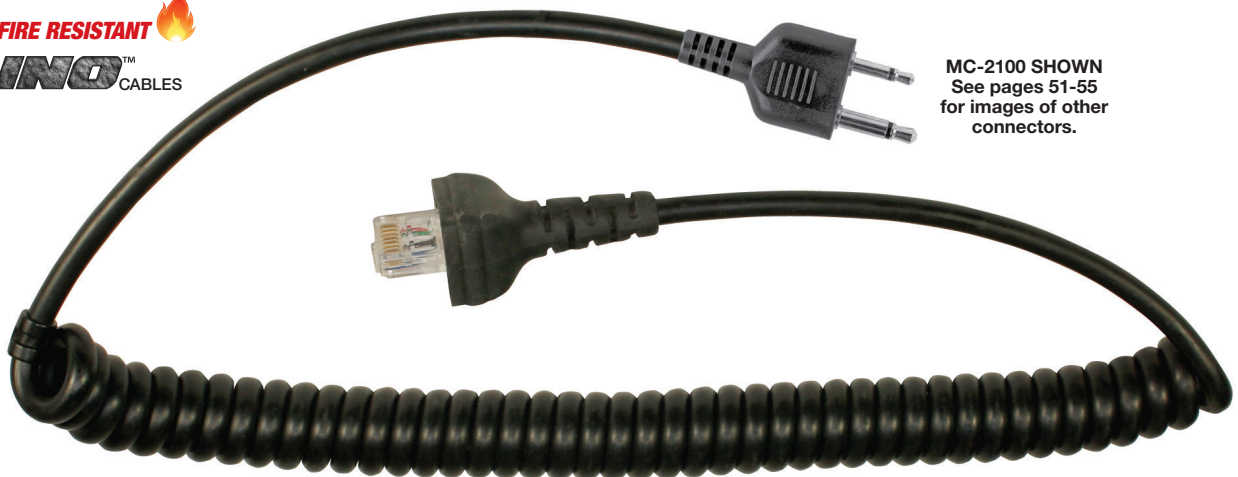

PART NUMBER	DESCRIPTION	PRICE
FOR KENWOOD RADIOS		
MC-2101	Replacement Cable with x01 Connector	$35
MC-2111	Replacement Cable with x11 Connector	$54
FOR MOTOROLA RADIOS		
MC-2100-M11	Replacement Cable with M11 Connector	$54
MC-2103	Replacement Cable with x03 Connector	$35
MC-2113	Replacement Cable with x13 Connector	$35
MC-2123	Replacement Cable with x23 Connector	$54
MC-2133	Replacement Cable with x33 Connector	$54
MC-2143	Replacement Cable with x43 Connector	$54
MC-2163	Replacement Cable with x63 Connector	$35
MC-2183	Replacement Cable with x83 Connector	$54
FOR SEPURA RADIOS		
MC-2100-SP3	Replacement Cable with x00-SP3 Connector	$54
MC-2100-SP4	Replacement Cable with x00-SP4 Connector	$60
FOR TAIT RADIOS		
MC-2100-T8	Replacement Cable with H8 Connector	$54
FOR VERTEX RADIOS		
MC-2102	Replacement Cable with x02 Connector	$35
MC-2112	Replacement Cable with x12 Connector	$54
MC-2122s	Replacement Cable with x22s Connector	$40
MC-2142	Replacement Cable with x42 Connector	$35
FOR WOUXUN RADIOS		
MC-2101	Replacement Cable with x01 Connector	$35
UNIVERSAL EARMUFF HEADSET CABLE FOR QD		
MC-2105	Universal Replacement Cable for QD	$50

REPLACEMENT CABLES - SPM-2100 SERIES

MC-2100 SHOWN
See pages 51-55
for images of other
connectors.