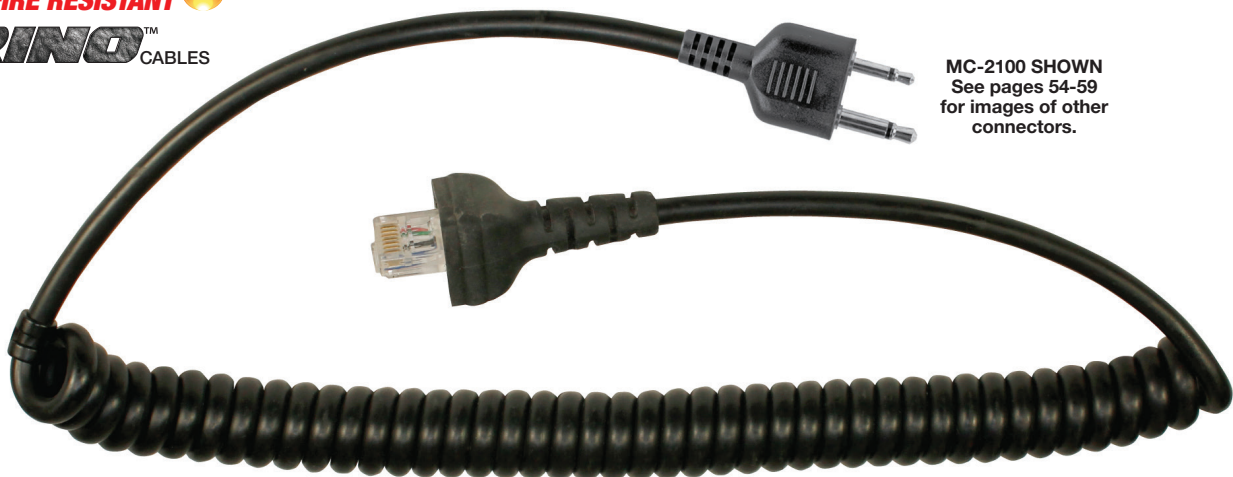

PART NUMBER	DESCRIPTION	PRICE
FOR KENWOOD RADIOS		
MC-2101	Replacement Cable with x01 Connector	$35
MC-2111	Replacement Cable with x11 Connector	$54
FOR MOTOROLA RADIOS		
MC-2100-M11	Replacement Cable with M11 Connector	$54
MC-2103	Replacement Cable with x03 Connector	$35
MC-2113	Replacement Cable with x13 Connector	$35
MC-2123	Replacement Cable with x23 Connector	$54
MC-2133	Replacement Cable with x33 Connector	$54
MC-2143	Replacement Cable with x43 Connector	$54
MC-2163	Replacement Cable with x63 Connector	$35
MC-2173	Replacement Cable with x73 Connector	$54
MC-2183	Replacement Cable with x83 Connector	$54
FOR SEPURA RADIOS		
MC-2100-SP3	Replacement Cable with x00-SP3 Connector	$54
MC-2100-SP4	Replacement Cable with x00-SP4 Connector	$60
FOR TAIT RADIOS		
MC-2100-T8	Replacement Cable with H8 Connector	$54
FOR VERTEX RADIOS		
MC-2102	Replacement Cable with x02 Connector	$35
MC-2112	Replacement Cable with x12 Connector	$54
MC-2122s	Replacement Cable with x22s Connector	$40
MC-2142	Replacement Cable with x42 Connector	$35
FOR WOUXUN RADIOS		
MC-2101	Replacement Cable with x01 Connector	$35
UNIVERSAL EARMUFF HEADSET CABLE FOR QD		
MC-2105	Universal Replacement Cable for QD	$50

MC-2100 SHOWN
See pages 54-59
for images of other
connectors.