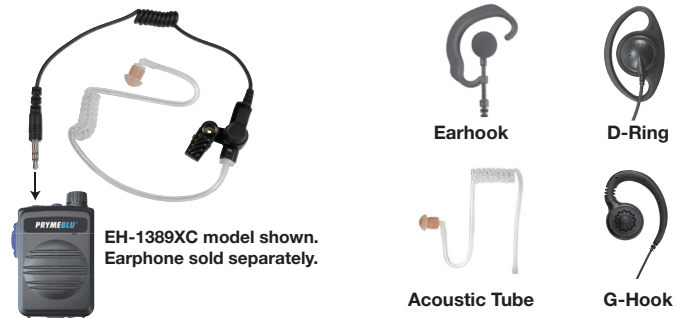

OPTIONAL EAPRPHONES

Although the PRYMEBLU® Speaker Microphone has a built-in speaker for listening to received calls, some users may prefer to use a listen-only earphone for enhanced privacy. The accessory jack on the speaker microphone will accept any mono earphone with a 3.5 mm audio plug. When an earphone is used, the front-firing speaker is disabled.

MODEL	EARPHONE STYLE	CABLE LENGTH/STYLE	PRICE
EH-389SC	Rubber Earhook	15" Coiled	$19
EH-389XC	Rubber Earhook	25" Coiled	$19
EH-1289SC	Plastic D-Ring	15" Coiled	$23
EH-1289XC	Plastic D-Ring	25" Coiled	$23
EH-1389SC	Acoustic Tube	15" Coiled	$30
EH-1389X	Acoustic Tube	30" Straight	$30
EH-1399X	Acoustic Tube	30" Straight	$30
EH-GH89SC	G-Hook (swivel)	10" Coiled	$19