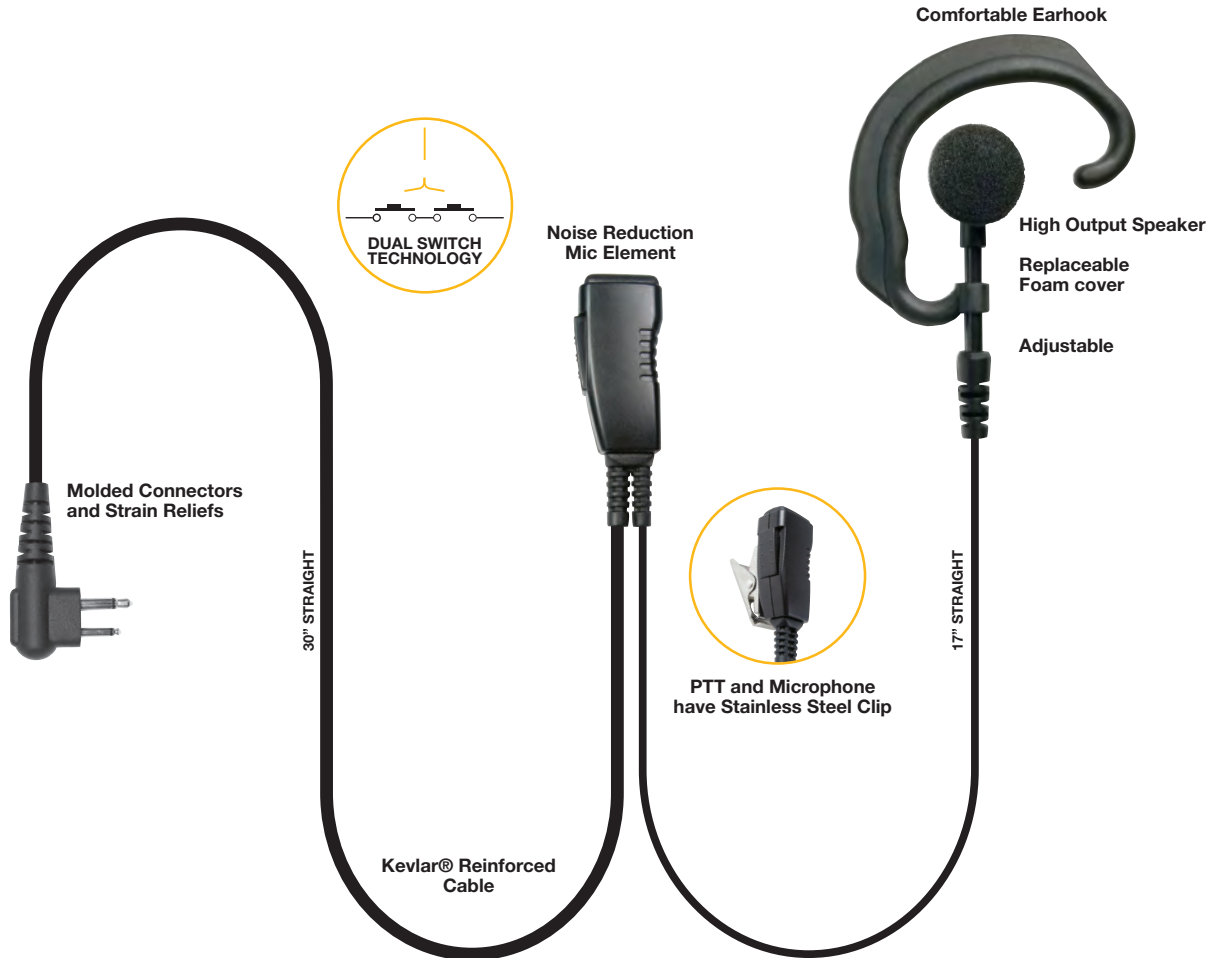

# PRYME<sup>®</sup> LMC-1EH Pro-Grade Lapel Microphone with Earhook

**MSRP \$19.50**  
(\$39.50 Multi-Pin)

## FEATURES

- Comfortable hook style earpiece can be used on either left or right ear
- Foam cover on speaker can be easily replaced for service or hygiene
- Clip-on microphone unit includes PTT and stainless steel clip that rotates 360° for easy use
- Straight cables are very flexible and easy to use
- Molded strain reliefs help protect cables from excessive bending and pulling
- High quality speaker microphone delivers loud, crisp audio

## CURRENTLY AVAILABLE CONNECTORS

LMC-1EH01	Kenwood 2-pin and some HYT and Relm models
LMC-1EH21	Kenwood 1-pin PKT-23 ProTalk <sup>®</sup> LT
LMC-1EH03	Motorola 2-pin (side) and some HYT and Relm models
LMC-1EH22S	Vertex 1-pin (side) connector with 2 locking screws
LMC-1EH63	Motorola 1-pin radios such as SPIRIT & TALKABOUT & HYT TC-320
LMC-1EH-H3	HYT/Hytera PD5 series, 2-pin, locking screw
LMC-1EH-M8	MotoTRBO SL7550, SL300
LMC-1EH-M11	MotoTRBO XPR 3300/3500
LMC-1EH-H8	HYT/Hytera X1e, X1p & PD6 series
LMC-1EH-H9	HYT/Hytera PD3 series