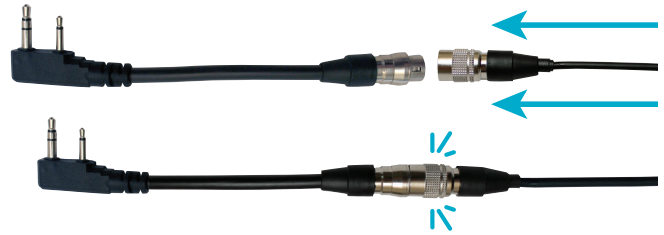

PRYME[®] QD[™] Quick Disconnect

UPGRADE
QD[™]
QUICK DISCONNECT
AVAILABLE
+ \$30 (MSRP)

PRYME's Quick Disconnect audio accessories and adapters provide both security and usability. Just install the adapter onto the radio and then plug the QD accessory into the six-pin QD connector. The push-pull mechanism locks the accessory in place during use, but still allows you to quickly remove it from the radio without tools if necessary.

PRYME's QD connectors are die-cast and precision machined for superb fit and incredible durability rivaling the OEM models.

Pick an Adapter and Accessory to make a set.

The PRYME Quick Disconnect (QD[™]) is available for a wide range of radios, offering additional convenience and simplicity. The PRYME QD[™] will allow the user to easily connect and disconnect a PRYME audio accessory, yet is secure enough to be used in most situations. All PRYME Quick Disconnect accessories are interchangeable with all PRYME Quick Disconnect adapters and pigtails, making communications convenient for large businesses that use multiple brands of radios. The PRYME Quick Disconnect pigtails and adapters also prevent wear and tear, prolonging the life of your radios.

Quick Disconnect Feature

The PRYME Quick Disconnect feature is available for these products:

HLP-SNL
Padded
Boom Headset

MC-EM05
Cable for HBB-EM
and HDS-EM
Dual Muff Headsets

NBP-BH05
Tactical Bone
Conduction Headset