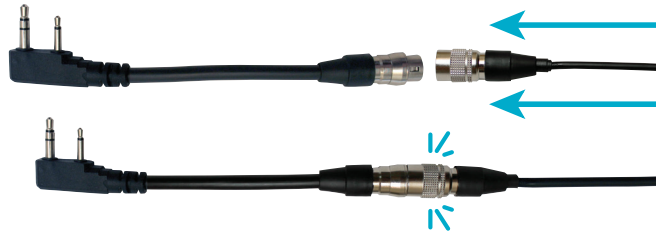

PRYME® QD™ Quick Disconnect

UPGRADE
QD™
 QUICK DISCONNECT
 AVAILABLE
 + \$30 (MSRP)

PRYME's Quick Disconnect audio accessories and adapters provide both security and usability. Just install the adapter onto the radio and then plug the QD accessory into the six-pin QD connector. The push-pull mechanism locks the accessory in place during use, but still allows you to quickly remove it from the radio without tools if necessary.

PRYME's QD connectors are die-cast and precision machined for superb fit and incredible durability rivaling the OEM models.

Pick an Adapter and Accessory to make a set.

The PRYME Quick Disconnect (QD™) is available for a wide range of radios, offering additional convenience and simplicity. The PRYME QD™ will allow the user to easily connect and disconnect a PRYME audio accessory, yet is secure enough to be used in most situations. All PRYME Quick Disconnect accessories are interchangeable with all PRYME Quick Disconnect adapters and pigtails, making communications convenient for large businesses that use multiple brands of radios. The PRYME Quick Disconnect pigtails and adapters also prevent wear and tear, prolonging the life of your radios.

Quick Disconnect Feature

The PRYME Quick Disconnect feature is available for these products:

HLP-SNL
Padded
Boom Headset

MC-EM05
Cable for HBB-EM
and HDS-EM
Dual Muff Headsets

NBP-BH05
Tactical Bone
Conduction Headset