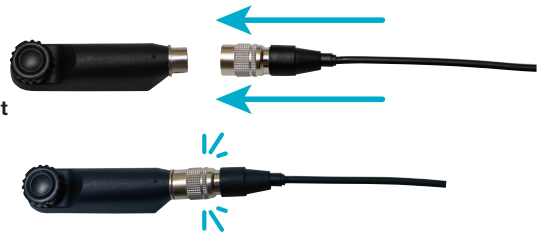

PRYME® QD™ Quick Disconnect

UPGRADE
QD™
 QUICK DISCONNECT
 AVAILABLE
 + \$30 (MSRP)

PRYME's Quick Disconnect audio accessories and adapters provide both security and usability. Just install the adapter onto the radio and then plug the QD accessory into the six-pin QD connector. The push-pull mechanism locks the accessory in place during use, but still allows you to quickly remove it from the radio without tools if necessary.

PRYME's QD connectors are die-cast and precision machined for superb fit and incredible durability rivaling the OEM models.

Pick an Adapter and Accessory to make a set.

The PRYME Quick Disconnect (QD™) is available for a wide range of radios, offering additional convenience and simplicity. The PRYME QD™ will allow the user to easily connect and disconnect a PRYME audio accessory, yet is secure enough to be used in most situations. All PRYME Quick Disconnect accessories are interchangeable with all PRYME Quick Disconnect adapters and pigtails, making communications convenient for large businesses that use multiple brands of radios. The PRYME Quick Disconnect pigtails and adapters also prevent wear and tear, prolonging the life of your radios.

Quick Disconnect Feature

The PRYME Quick Disconnect feature is available for these products:

HLP-SNL
Padded
Boom Headset

MC-EM05
Cable for HBB-EM
and HDS-EM
Dual Muff Headsets

NBP-BH05
Tactical Bone
Conduction Headset