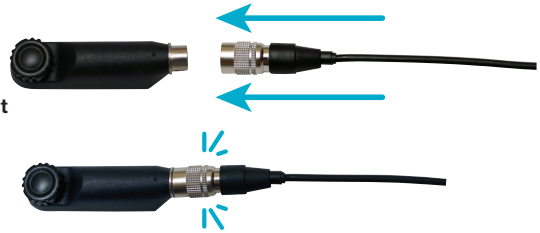

# PRYME<sup>®</sup> QD™ Quick Disconnect

**UPGRADE**  
**QD™**  
QUICK DISCONNECT  
AVAILABLE  
+ \$30 (MSRP)

PRYME's Quick Disconnect audio accessories and adapters provide both security and usability. Just install the adapter onto the radio and then plug the QD accessory into the six-pin QD connector. The push-pull mechanism locks the accessory in place during use, but still allows you to quickly remove it from the radio without tools if necessary.

## Quick Disconnect Feature

PRYME's QD connectors are die-cast and precision machined for superb fit and incredible durability rivaling the OEM models.

## Pick an Adapter and Accessory to make a set.

The PRYME Quick Disconnect (QD™) is available for a wide range of radios, offering additional convenience and simplicity. The PRYME QD™ will allow the user to easily connect and disconnect a PRYME audio accessory, yet is secure enough to be used in most situations. All PRYME Quick Disconnect accessories are interchangeable with all PRYME Quick Disconnect adapters and pigtails, making communications convenient for large businesses that use multiple brands of radios. The PRYME Quick Disconnect pigtails and adapters also prevent wear and tear, prolonging the life of your radios.

The PRYME Quick Disconnect feature is available for these products:

**HLP-SNL**  
Padded  
Boom Headset

**MC-EM05**  
Cable for HBB-EM  
and HDS-EM  
Dual Muff Headsets

**NBP-BH05**  
Tactical Bone  
Conduction Headset