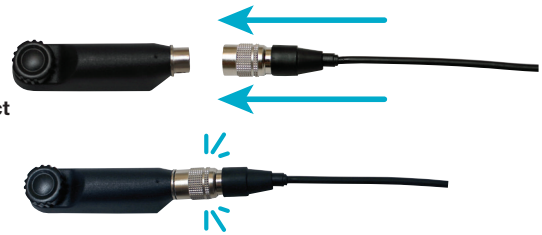

PRYME[®] QD[™] Quick Disconnect

UPGRADE
QD[™]
QUICK DISCONNECT
AVAILABLE
+ \$30 (MSRP)

PRYME's Quick Disconnect audio accessories and adapters provide both security and usability. Just install the adapter onto the radio and then plug the QD accessory into the six-pin QD connector. The push-pull mechanism locks the accessory in place during use, but still allows you to quickly remove it from the radio without tools if necessary.

PRYME's QD connectors are die-cast and precision machined for superb fit and incredible durability rivaling the OEM models.

Pick an Adapter and Accessory to make a set.

The PRYME Quick Disconnect (QD[™]) is available for a wide range of radios, offering additional convenience and simplicity. The PRYME QD[™] will allow the user to easily connect and disconnect a PRYME audio accessory, yet is secure enough to be used in most situations. All PRYME Quick Disconnect accessories are interchangeable with all PRYME Quick Disconnect adapters and pigtails, making communications convenient for large businesses that use multiple brands of radios. The PRYME Quick Disconnect pigtails and adapters also prevent wear and tear, prolonging the life of your radios.

Quick Disconnect Feature

The PRYME Quick Disconnect feature is available for these products:

HLP-SNL
Padded
Boom Headset

MC-EM05
Cable for HBB-EM
and HDS-EM
Dual Muff Headsets

NBP-BH05
Tactical Bone
Conduction Headset