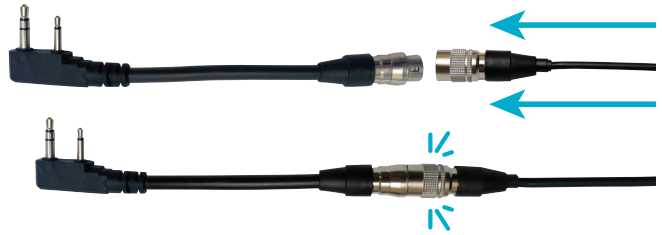

# PRYME<sup>®</sup> QD™ Quick Disconnect

**UPGRADE**  
**QD™**  
QUICK DISCONNECT  
AVAILABLE  
+ \$30 (MSRP)

PRYME's Quick Disconnect audio accessories and adapters provide both security and usability. Just install the adapter onto the radio and then plug the QD accessory into the six-pin QD connector. The push-pull mechanism locks the accessory in place during use, but still allows you to quickly remove it from the radio without tools if necessary.

## Quick Disconnect Feature

PRYME's QD connectors are die-cast and precision machined for superb fit and incredible durability rivaling the OEM models.

## Pick an Adapter and Accessory to make a set.

The PRYME Quick Disconnect (QD™) is available for a wide range of radios, offering additional convenience and simplicity. The PRYME QD™ will allow the user to easily connect and disconnect a PRYME audio accessory, yet is secure enough to be used in most situations. All PRYME Quick Disconnect accessories are interchangeable with all PRYME Quick Disconnect adapters and pigtails, making communications convenient for large businesses that use multiple brands of radios. The PRYME Quick Disconnect pigtails and adapters also prevent wear and tear, prolonging the life of your radios.

The PRYME Quick Disconnect feature is available for these products:

**HLP-SNL**  
Padded  
Boom Headset

**MC-EM05**  
Cable for HBB-EM  
and HDS-EM  
Dual Muff Headsets

**NBP-BH05**  
Tactical Bone  
Conduction Headset