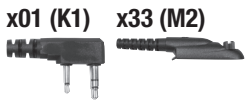

PRYME® CONNECTOR TABLE

Only the most popular connectors shown, but we do have others. If you don't see what you need, please call our office.

BAOFENG

BEARCOM

EF JOHNSON

HARRIS (MA/COM)

HYT/HYTERA

ICOM

Pryme's own 6-pin QD™ (Quick Disconnect) Plug or Jack (depending on application) x05 

Any audio accessory with a 2.5mm plug (right angle) x69 

Any audio accessory with a 2.5mm plug (straight) x79 

Any audio accessory with a 3.5mm plug (right angle) x89 