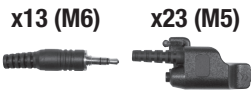

PRYME® CONNECTOR TABLE

Only the most popular connectors shown, but we do have others. If you don't see what you need, please call our office.

BAOFENG

BEARCOM

EF JOHNSON

HARRIS (MA/COM)

HYT/HYTERA

ICOM

Pryme's own 6-pin QD™ (Quick Disconnect) Plug or Jack (depending on application) x05 

Any audio accessory with a 2.5mm plug (right angle) x69 

Any audio accessory with a 2.5mm plug (straight) x79 

Any audio accessory with a 3.5mm plug (right angle) x89 