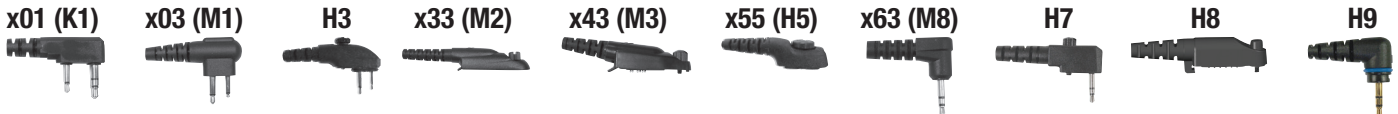

PRYME® CONNECTOR TABLE

Only the most popular connectors shown, but we do have others. If you don't see what you need, please call our office.

BAOFENG

BEARCOM

EF JOHNSON

HARRIS (MA/COM)

HYT/HYTERA

ICOM

Pryme's own 6-pin QD™ (Quick Disconnect) Plug or Jack (depending on application) x05 

Any audio accessory with a 2.5mm plug (right angle) x69 

Any audio accessory with a 2.5mm plug (straight) x79 

Any audio accessory with a 3.5mm plug (right angle) x89 