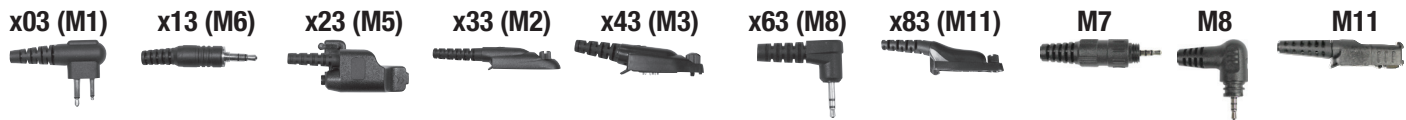

MOTOROLA

NEXUS

RELM