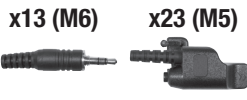

PRYME® CONNECTOR TABLE

Only the most popular connectors shown, but we do have others. If you don't see what you need, please call our office.

BAOFENG

BEARCOM

EF JOHNSON

HARRIS (MA/COM)

HYT/HYTERA

ICOM

Pryme's own 6-pin QD™ (Quick Disconnect) Plug or Jack (depending on application) x05 

Any audio accessory with a 2.5mm plug (right angle) x69 

Any audio accessory with a 2.5mm plug (straight) x79 

Any audio accessory with a 3.5mm plug (right angle) x89 