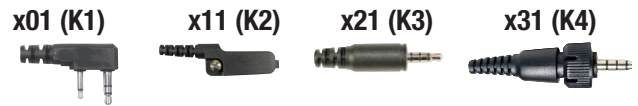

PRYME® CONNECTOR TABLE

Only the most popular connectors shown, but we do have others. If you don't see what you need, please call our office.

BAOFENG

BEARCOM

EF JOHNSON

HARRIS (MA/COM)

HYT/HYTERA

ICOM

KENWOOD

MOTOROLA

NEXUS

RELM

SEPURA

TAIT

VERTEX

WOUXUN

Pryme's own 6-pin QD™ (Quick Disconnect) Plug or Jack (depending on application) x05

Any audio accessory with a 2.5mm plug (right angle) x69

Any audio accessory with a 2.5mm plug (straight) x79

Any audio accessory with a 3.5mm plug (right angle) x89

Any audio accessory with a 3.5mm plug (straight) x99

PRYME®

WWW.PRYME.COM

Radio accessories made right.
Service made easy.

© 2019 PRYME Radio Products, Brea CA. All Rights Reserved