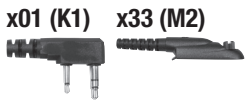

PRYME® CONNECTOR TABLE

Only the most popular connectors shown, but we do have others. If you don't see what you need, please call our office.

BAOFENG

BEARCOM

EF JOHNSON

HARRIS (MA/COM)

HYT/HYTERA

ICOM

Pryme's own 6-pin QD™ (Quick Disconnect) Plug or Jack (depending on application) x05 

Any audio accessory with a 2.5mm plug (right angle) x69 

Any audio accessory with a 2.5mm plug (straight) x79 

Any audio accessory with a 3.5mm plug (right angle) x89 