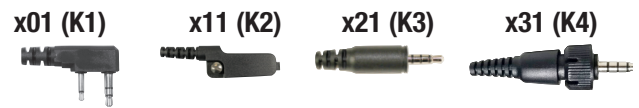

PRYME® CONNECTOR TABLE

Only the most popular connectors shown, but we do have others. If you don't see what you need, please call our office.

BAOFENG

BEARCOM

EF JOHNSON

HARRIS (MA/COM)

HYT/HYTERA

ICOM

KENWOOD

MOTOROLA

NEXUS

RELM

SEPURA

TAIT

VERTEX

WOUXUN

Pryme's own 6-pin QD™ (Quick Disconnect) Plug or Jack (depending on application) x05

Any audio accessory with a 2.5mm plug (right angle) x69

Any audio accessory with a 2.5mm plug (straight) x79

Any audio accessory with a 3.5mm plug (right angle) x89

Any audio accessory with a 3.5mm plug (straight) x99

PRYME®

WWW.PRYME.COM

Radio accessories made right.
Service made easy.

© 2019 PRYME Radio Products, Brea CA. All Rights Reserved