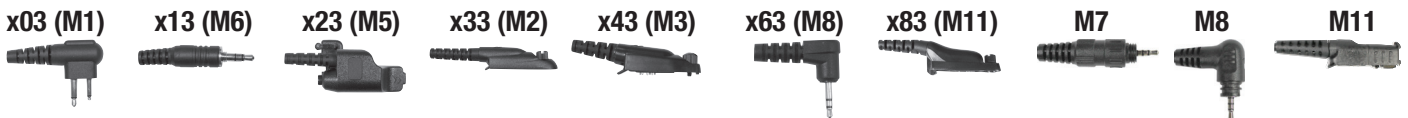

MOTOROLA

NEXUS

RELM