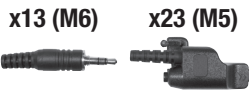

PRYME® CONNECTOR TABLE

Only the most popular connectors shown, but we do have others. If you don't see what you need, please call our office.

BAOFENG

BEARCOM

EF JOHNSON

HARRIS (MA/COM)

HYT/HYTERA

ICOM

Pryme's own 6-pin QD™ (Quick Disconnect) Plug or Jack (depending on application) x05 

Any audio accessory with a 2.5mm plug (right angle) x69 

Any audio accessory with a 2.5mm plug (straight) x79 

Any audio accessory with a 3.5mm plug (right angle) x89 