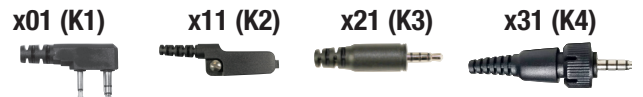

PRYME® CONNECTOR TABLE

Only the most popular connectors shown, but we do have others. If you don't see what you need, please call our office.

BAOFENG

BEARCOM

EF JOHNSON

HARRIS (MA/COM)

HYT/HYTERA

ICOM

KENWOOD

MOTOROLA

NEXUS

RELM

SEPURA

TAIT

VERTEX

WOUXUN

Pryme's own 6-pin QD™ (Quick Disconnect) Plug or Jack (depending on application) x05

Any audio accessory with a 2.5mm plug (right angle) x69

Any audio accessory with a 2.5mm plug (straight) x79

Any audio accessory with a 3.5mm plug (right angle) x89

Any audio accessory with a 3.5mm plug (straight) x99

PRYME®

WWW.PRYME.COM

Radio accessories made right.
Service made easy.

© 2019 PRYME Radio Products, Brea CA. All Rights Reserved