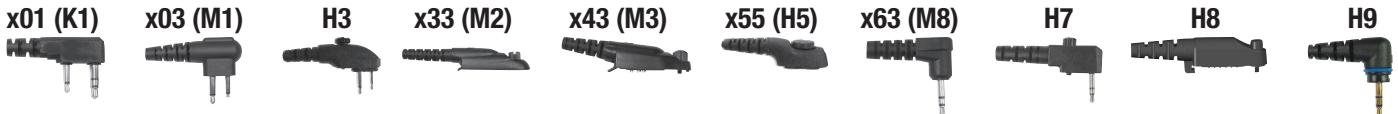

PRYME® CONNECTOR TABLE

Only the most popular connectors shown, but we do have others. If you don't see what you need, please call our office.

BAOFENG

BEARCOM

EF JOHNSON

HARRIS (MA/COM)

HYT/HYTERA

ICOM

Pryme's own 6-pin QD™ (Quick Disconnect) Plug or Jack (depending on application) x05 

Any audio accessory with a 2.5mm plug (right angle) x69 

Any audio accessory with a 2.5mm plug (straight) x79 

Any audio accessory with a 3.5mm plug (right angle) x89 