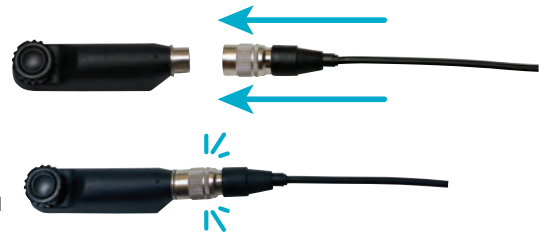

PRYME® QD™ Quick Disconnect

UPGRADE
QD™
 QUICK DISCONNECT
 AVAILABLE
 + \$30 (MSRP)

PRYME's Quick Disconnect audio accessories and adapters provide both security and usability. Just install the adapter onto the radio and then plug the QD accessory into the six-pin QD connector. The push-pull mechanism locks the accessory in place during use, but still allows you to quickly remove it from the radio without tools if necessary.

Our new QD connectors are now die-cast and precision machined for superb fit and incredible durability rivaling the OEM models.

Pick an Adapter and Accessory to make a set.

The PRYME Quick Disconnect (QD™) is available for a wide range of radios, offering additional convenience and simplicity. The PRYME QD™ will allow the user to easily connect and disconnect a PRYME audio accessory, yet is secure enough to be used in most situations. All PRYME Quick Disconnect accessories are interchangeable with all PRYME Quick Disconnect adapters and pigtails, making communications convenient for large businesses that use multiple brand radios. The PRYME Quick Disconnect pigtails and adapters also prevent wear and tear, prolonging the life of your radios.

Quick Disconnect Feature

The PRYME Quick Disconnect feature is available for these products:

HLP-SNL
 PADDED
 BOOM HEADSET

MC-EM05
 CABLE FOR HBB-EM
 and HDS-EM
 DUAL MUFF HEADSET

NBP-BH05
 TACTICAL BONE
 CONDUCTION HEADSET

SPM-4205
 Storm Trooper®
 HEAVY DUTY
 SPEAKER MIC

QD™ QUICK DISCONNECT