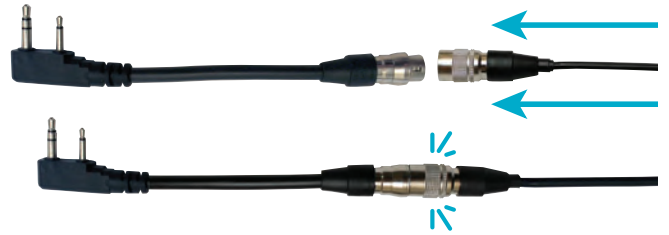

PRYME® QD™ Quick Disconnect

UPGRADE
QD™
 QUICK DISCONNECT
 AVAILABLE
 + \$30 (MSRP)

PRYME's Quick Disconnect audio accessories and adapters provide both security and usability. Just install the adapter onto the radio and then plug the QD accessory into the six-pin QD connector. The push-pull mechanism locks the accessory in place during use, but still allows you to quickly remove it from the radio without tools if necessary.

Our new QD connectors are now die-cast and precision machined for superb fit and incredible durability rivaling the OEM models.

Pick an Adapter and Accessory to make a set.

The PRYME Quick Disconnect (QD™) is available for a wide range of radios, offering additional convenience and simplicity. The PRYME QD™ will allow the user to easily connect and disconnect a PRYME audio accessory, yet is secure enough to be used in most situations. All PRYME Quick Disconnect accessories are interchangeable with all PRYME Quick Disconnect adapters and pigtails, making communications convenient for large businesses that use multiple brand radios. The PRYME Quick Disconnect pigtails and adapters also prevent wear and tear, prolonging the life of your radios.

Quick Disconnect Feature

The PRYME Quick Disconnect feature is available for these products:

HLP-SNL
 PADDED
 BOOM HEADSET

MC-EM05
 CABLE FOR HBB-EM
 and HDS-EM
 DUAL MUFF HEADSET

NBP-BH05
 TACTICAL BONE
 CONDUCTION HEADSET

SPM-4205
 Storm Trooper®
 HEAVY DUTY
 SPEAKER MIC

QD™ QUICK DISCONNECT