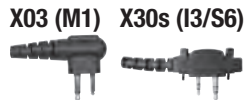

PRYME® CONNECTOR TABLE

Only the most popular connectors shown, but we do have others. If you don't see what you need, please call our office.

BAOFENG

BEARCOM

EF JOHNSON

HARRIS (MA/COM)

HYT/HYTERA

ICOM

Pryme's own 6-pin QD™ (Quick Disconnect) Plug or Jack (depending on application) X05

Any audio accessory with a 2.5mm plug (right angle) X69

Any audio accessory with a 2.5mm plug (straight) X79

Any audio accessory with a 3.5mm plug (right angle) X89