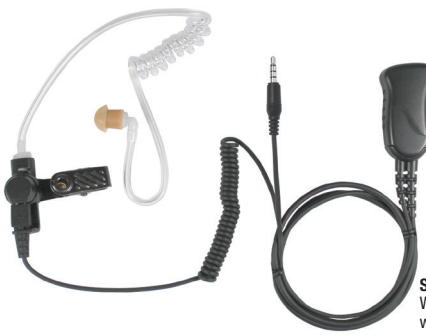

PRYME® Wireless and Wired Accessories for Radios and PoC Apps

WIRELESS AND WIRED ACCESSORIES FOR RADIOS / CELL PHONES AND TABLETS

Wireless for Two-Way Radios

BT-PTT2

Wireless PTT Switch for PRYMEBLU® Adapters

- Allows you to activate the two-way radio's push-to-talk function wirelessly
- Pairs quickly and easily with any PRYMEBLU adapter
- Remembers the paired connection even when the PTT, wireless headset, or two-way radio are powered off
- Automatically restores the wireless connection the next time the PTT and PRYMEBLU adapter are turned on
- Multi-function LED keeps user updated on the BT-PTT2's status
- Internal Li-Ion battery pack powers the BT-PTT2 for 12 hours or more on a single charge
- Can be held in the hand or attached to almost anything using the included durable metal clip
- Built-in USB charging jack allows the PTT2 to be charged from any USB charger (car, computer, cell phone, etc.)
- Requires a PRYMEBLU Wireless Adapter (sold separately)

Wireless for Cellphones/Tablets Using PoC Apps

BT-PTT-Z Mini (Zello)

BT-PTT-K Mini (Kodiak)

Wireless PTT switch for PTT apps

- Allows you to activate the push-to-talk function wirelessly
- AUTOMATICALLY pairs quickly and easily
- Remembers the paired connection even if you have to replace the battery
- Operates for up to 2 years on a single, easy to change CR2032 coin cell battery
- Can be held in the hand or attached to almost anything using the included adjustable Velcro strap
- NO CHARGER NEEDED!
- Includes 1 CR2032 coin cell battery
- So easy to use! NO POWER SWITCH. NO LIGHT. NO PAIRING BUTTON
- Just install the battery, open the PoC application, find the PTT in the device settings, select and you're ready to go

Wireless for Cellphones/Tablets Using PoC Apps

BT-PTT-ZU Super Mini