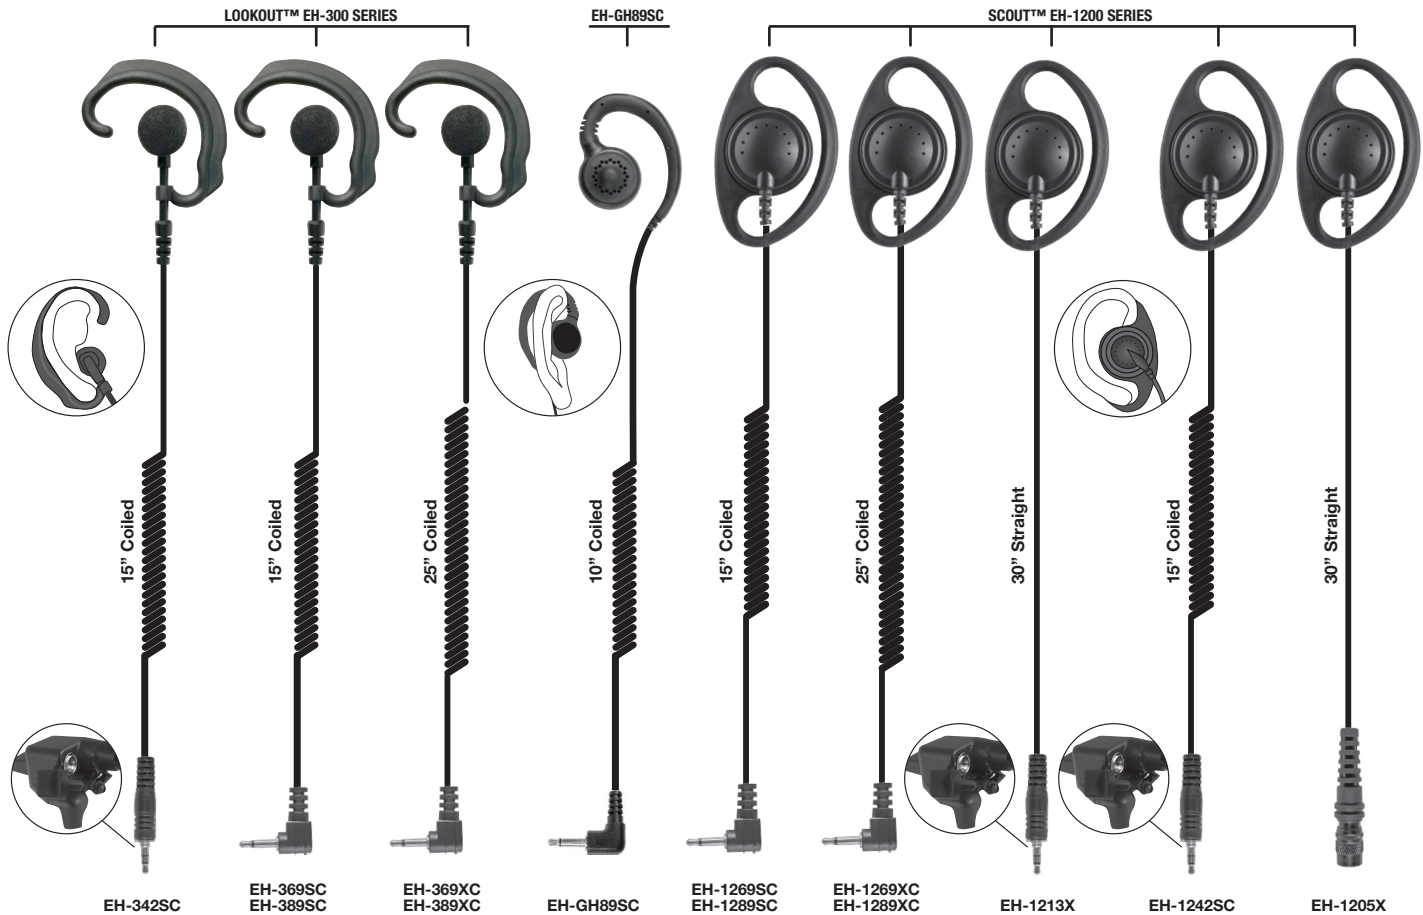

Our innovative Listen Only earpieces provide quality and comfort during private communications. All units feature heavy grade industrial jacketed cables and excellent strain relief for maximum life in the field. PRYME provides the option of using Listen Only Earpieces either with your radio (long cable) or your speaker microphone (short cable.) Plug in with PRYME and enjoy the comfort and convenience of private listening.

LOOKOUT™ EH-300 SERIES

- Low profile, in-line earphone
- Soft earhook holds earphone in place during strenuous activity and is extremely comfortable to wear
- High quality speaker allows for outstanding receive audio
- Rugged, polycarbonate components for maximum durability
- Polyurethane-jacketed, coiled mic cable
- Available with either 2.5mm or 3.5mm plugs

EH-GH89SC SERIES

- Comfortable G-Hook style earpiece can be used on either left or right ear
- Large speaker delivers clear, crisp audio
- Speaker can be easily cleaned for comfort or hygiene
- 10" coiled cord when retracted - expands to 20"
- 3.5mm plug

SCOUT™ EH-1200 SERIES

- Rugged surveillance style D-Ring earphone
- The D-Ring is a secure yet comfortable style earpiece that provides outstanding receive audio
- The patented swivel earpiece design allows for longer lasting strain relief
- Rugged, polycarbonate components for maximum durability
- Available with either 2.5mm or 3.5mm plugs