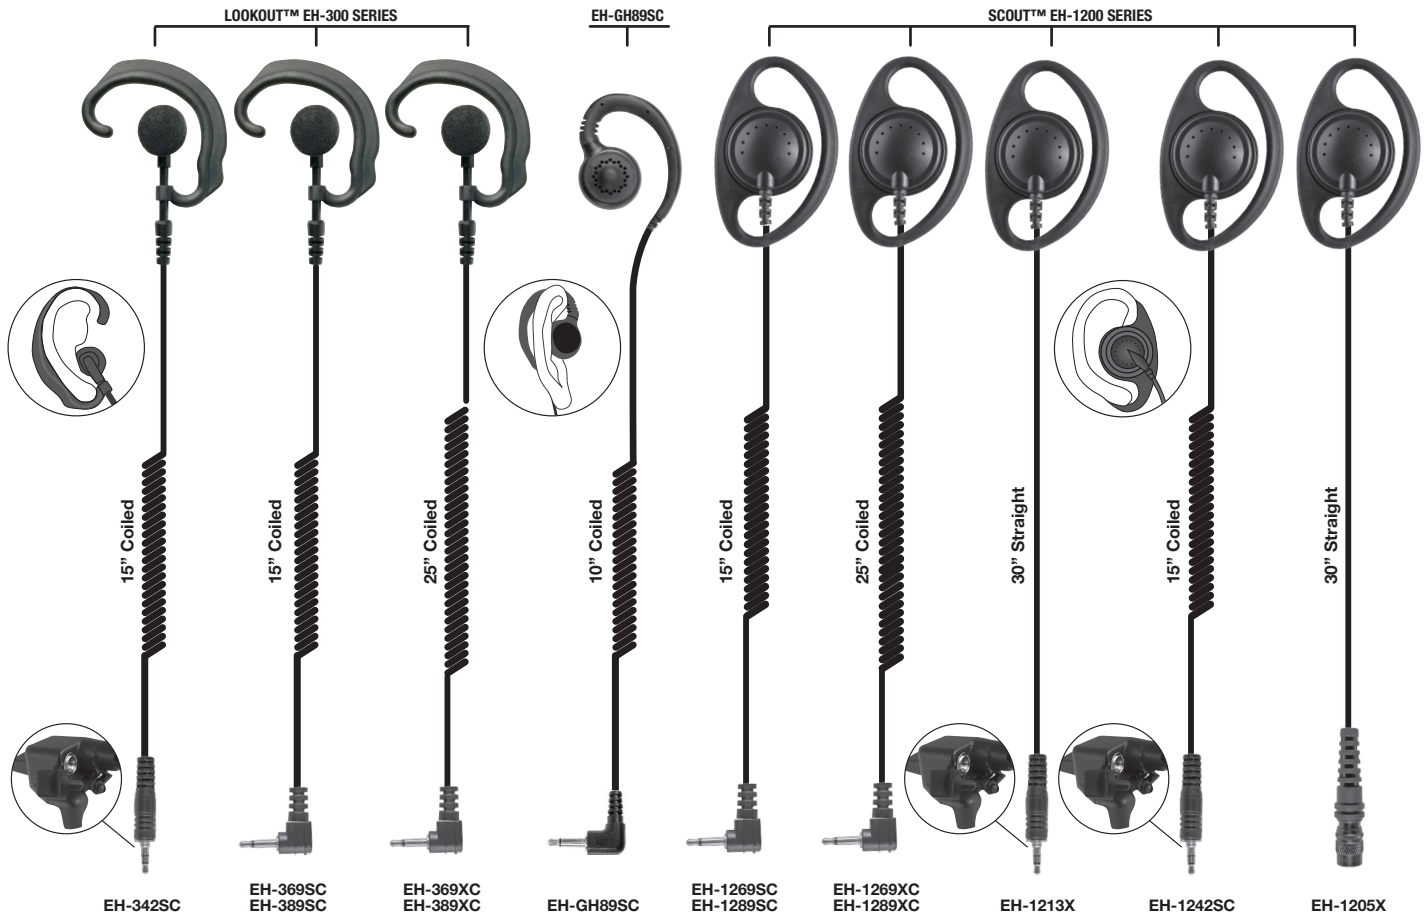

Our innovative Listen Only earpieces provide quality and comfort during private communications. All units feature heavy grade industrial jacketed cables and excellent strain relief for maximum life in the field. PRYME provides the option of using Listen Only Earpieces either with your radio (long cable) or your speaker microphone (short cable.) Plug in with PRYME and enjoy the comfort and convenience of private listening.

LOOKOUT™ EH-300 SERIES

- Low profile, in-line earphone
- Soft earhook holds earphone in place during strenuous activity and is extremely comfortable to wear
- High quality speaker allows for outstanding receive audio
- Rugged, polycarbonate components for maximum durability
- Polyurethane-jacketed, coiled mic cable
- Available with either 2.5mm or 3.5mm plugs

EH-GH89SC SERIES

- Comfortable G-Hook style earpiece can be used on either left or right ear
- Large speaker delivers clear, crisp audio
- Speaker can be easily cleaned for comfort or hygiene
- 10" coiled cord when retracted - expands to 20"
- 3.5mm plug

SCOUT™ EH-1200 SERIES

- Rugged surveillance style D-Ring earphone
- The D-Ring is a secure yet comfortable style earpiece that provides outstanding receive audio
- The patented swivel earpiece design allows for longer lasting strain relief
- Rugged, polycarbonate components for maximum durability
- Available with either 2.5mm or 3.5mm plugs