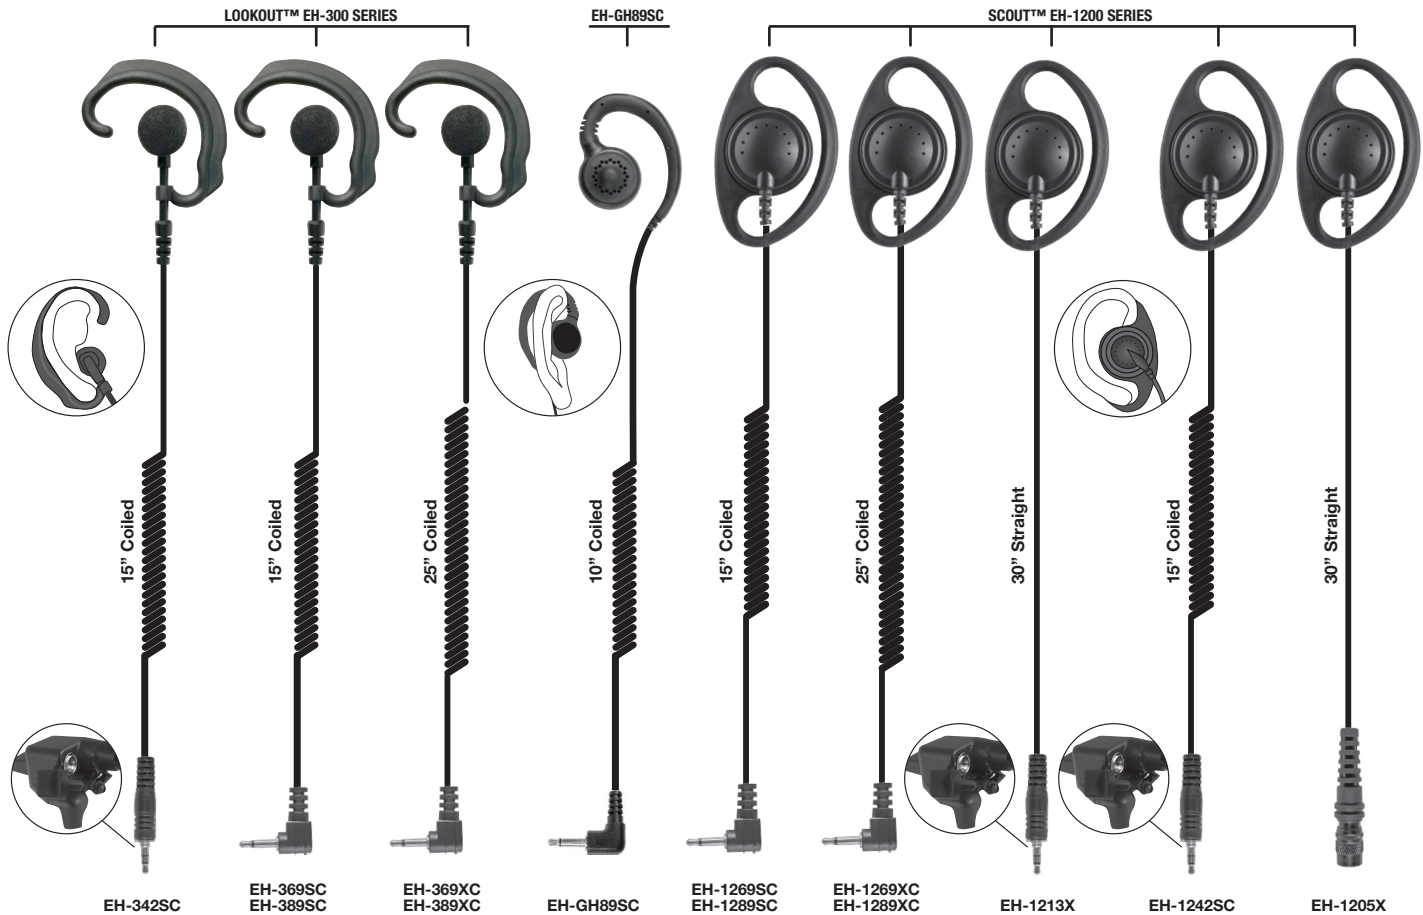

Our innovative Listen Only earpieces provide quality and comfort during private communications. All units feature heavy grade industrial jacketed cables and excellent strain relief for maximum life in the field. PRYME provides the option of using Listen Only Earpieces either with your radio (long cable) or your speaker microphone (short cable.) Plug in with PRYME and enjoy the comfort and convenience of private listening.

#### LOOKOUT™ EH-300 SERIES

- Low profile, in-line earphone
- Soft earhook holds earphone in place during strenuous activity and is extremely comfortable to wear
- High quality speaker allows for outstanding receive audio
- Rugged, polycarbonate components for maximum durability
- Polyurethane-jacketed, coiled mic cable
- Available with either 2.5mm or 3.5mm plugs

#### EH-GH89SC SERIES

- Comfortable G-Hook style earpiece can be used on either left or right ear
- Large speaker delivers clear, crisp audio
- Speaker can be easily cleaned for comfort or hygiene
- 10" coiled cord when retracted - expands to 20"
- 3.5mm plug

#### SCOUT™ EH-1200 SERIES

- Rugged surveillance style D-Ring earphone
- The D-Ring is a secure yet comfortable style earpiece that provides outstanding receive audio
- The patented swivel earpiece design allows for longer lasting strain relief
- Rugged, polycarbonate components for maximum durability
- Available with either 2.5mm or 3.5mm plugs