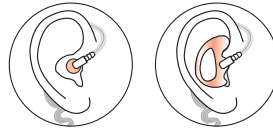

Listen Only Earpieces

EH-289xB and RECON™ (EH-1300)

PRYME®

EH-289xB SERIES

PRYME® FLAT CABLE EARPHONE

Professional grade FLAT CABLE earphone fits all PRYME® speaker microphones and any other brands that use a 3.5mm plug. Lightweight and super comfortable for use on either ear. Not too long. Our unique FLAT CABLE is light, yet strong and resists tangles often seen with coiled cords.

RECON™ EH-1300 SERIES

- Rugged surveillance style acoustic tube earphone
- TWIST CONNECT acoustic tube assembly for hygiene and multiple users
- The clear eartube is low profile and provides outstanding receive audio
- Features heavy-duty cable with a strong polyurethane jacket and reinforced strain relief
- Polycarbonate components for long life in the field
- Can be easily concealed under a sport coat, jacket, or other clothing
- Good for covert communication
- Available with either 2.5mm or 3.5mm plugs

Use earbud or flexible ear insert

All EH-1300 earpieces have **TWIST CONNECT** acoustic tube

All EH-1300 earpieces have reinforced earphone clip

PART NUMBER	DESCRIPTION
EH-289xB	24" Straight Flat Cable with 3.5mm Right Angle Connector
EH-1369SC	15" Coiled Cable with 2.5mm Right Angle Connector
EH-1389SC	15" Coiled Cable with 3.5mm Right Angle Connector
EH-1389SC-25	7" Coiled Cable with 3.5mm Right Angle Connector
EH-1013XC (Motorola threaded)	25" Coiled Cable with 3.5mm Threaded Straight Connector
EH-1369X	30" Straight Cable with 2.5mm Right Angle Connector
EH-1379X	30" Straight Cable with 2.5mm Straight Connector
EH-1389X	30" Straight Cable with 3.5mm Right Angle Connector
EH-1399X	30" Straight Cable with 3.5mm Straight Connector
EH-1013X (Motorola threaded)	30" Straight Cable with 3.5mm Threaded Straight Connector
EH-1083X (MotoTRBO XPR)	30" Straight Cable with x83 Connector