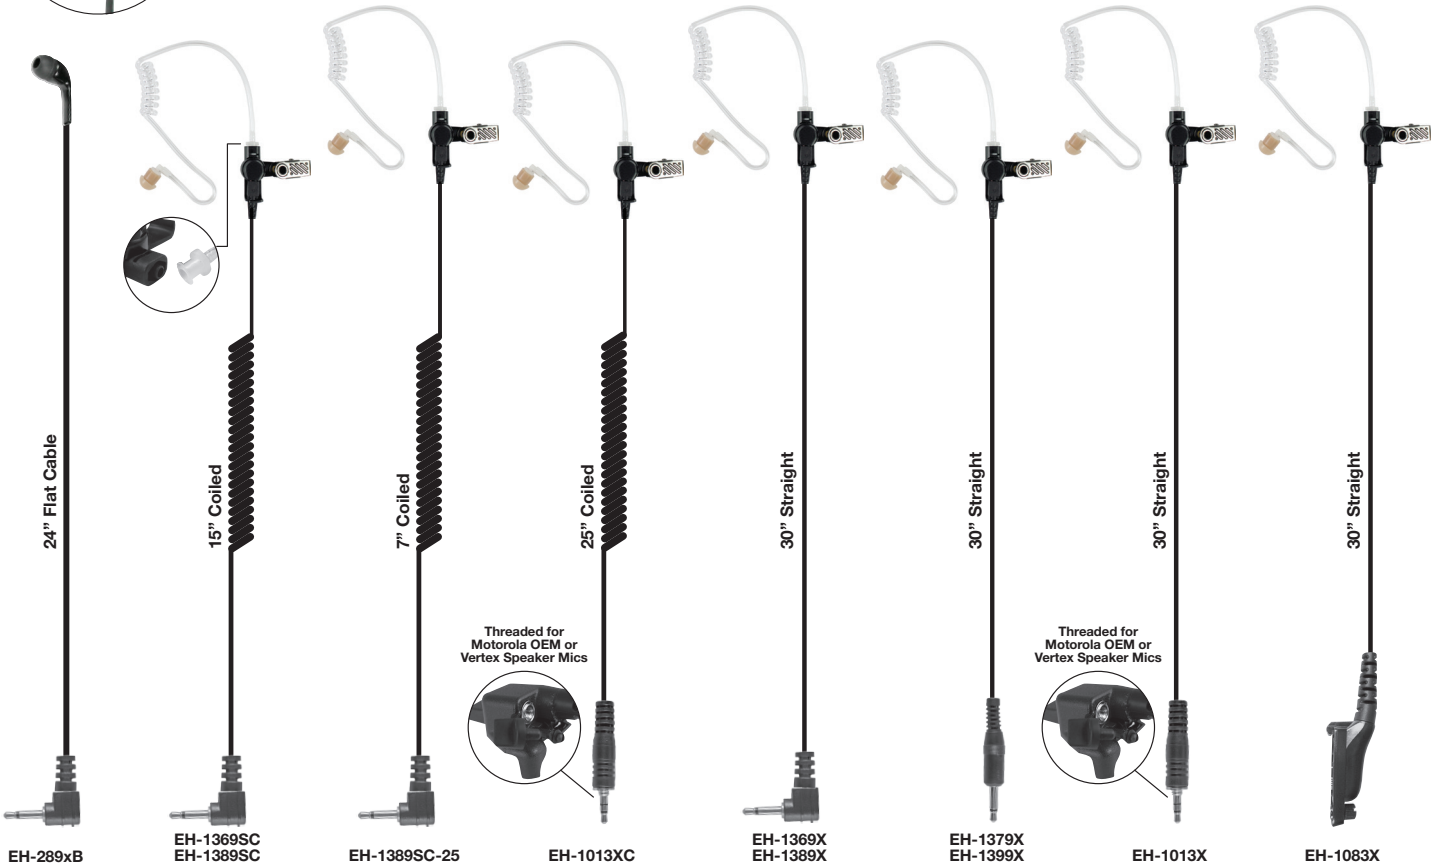

Listen Only Earpieces

EH-289xB and RECON™ (EH-1300)

PRYME®

EH-289xB SERIES

PRYME® FLAT CABLE EARPHONE

Professional grade FLAT CABLE earphone fits all PRYME® speaker microphones and any other brands that use a 3.5mm plug. Lightweight and super comfortable for use on either ear. Not too long. Our unique FLAT CABLE is light, yet strong and resists tangles often seen with coiled cords.

RECON™ EH-1300 SERIES

- Rugged surveillance style acoustic tube earphone
- TWIST CONNECT acoustic tube assembly for hygiene and multiple users
- The clear eartube is low profile and provides outstanding receive audio
- Features heavy-duty cable with a strong polyurethane jacket and reinforced strain relief
- Polycarbonate components for long life in the field
- Can be easily concealed under a sport coat, jacket, or other clothing
- Good for covert communication
- Available with either 2.5mm or 3.5mm plugs

Use earbud or flexible ear insert

All EH-1300 earpieces have **TWIST CONNECT** acoustic tube

All EH-1300 earpieces have reinforced earphone clip

PART NUMBER	DESCRIPTION
EH-289xB	24" Straight Flat Cable with 3.5mm Right Angle Connector
EH-1369SC	15" Coiled Cable with 2.5mm Right Angle Connector
EH-1389SC	15" Coiled Cable with 3.5mm Right Angle Connector
EH-1389SC-25	7" Coiled Cable with 3.5mm Right Angle Connector
EH-1013XC (Motorola threaded)	25" Coiled Cable with 3.5mm Threaded Straight Connector
EH-1369X	30" Straight Cable with 2.5mm Right Angle Connector
EH-1379X	30" Straight Cable with 2.5mm Straight Connector
EH-1389X	30" Straight Cable with 3.5mm Right Angle Connector
EH-1399X	30" Straight Cable with 3.5mm Straight Connector
EH-1013X (Motorola threaded)	30" Straight Cable with 3.5mm Threaded Straight Connector
EH-1083X (MotoTRBO XPR)	30" Straight Cable with x83 Connector

1-WIRE LISTEN ONLY EARPIECES