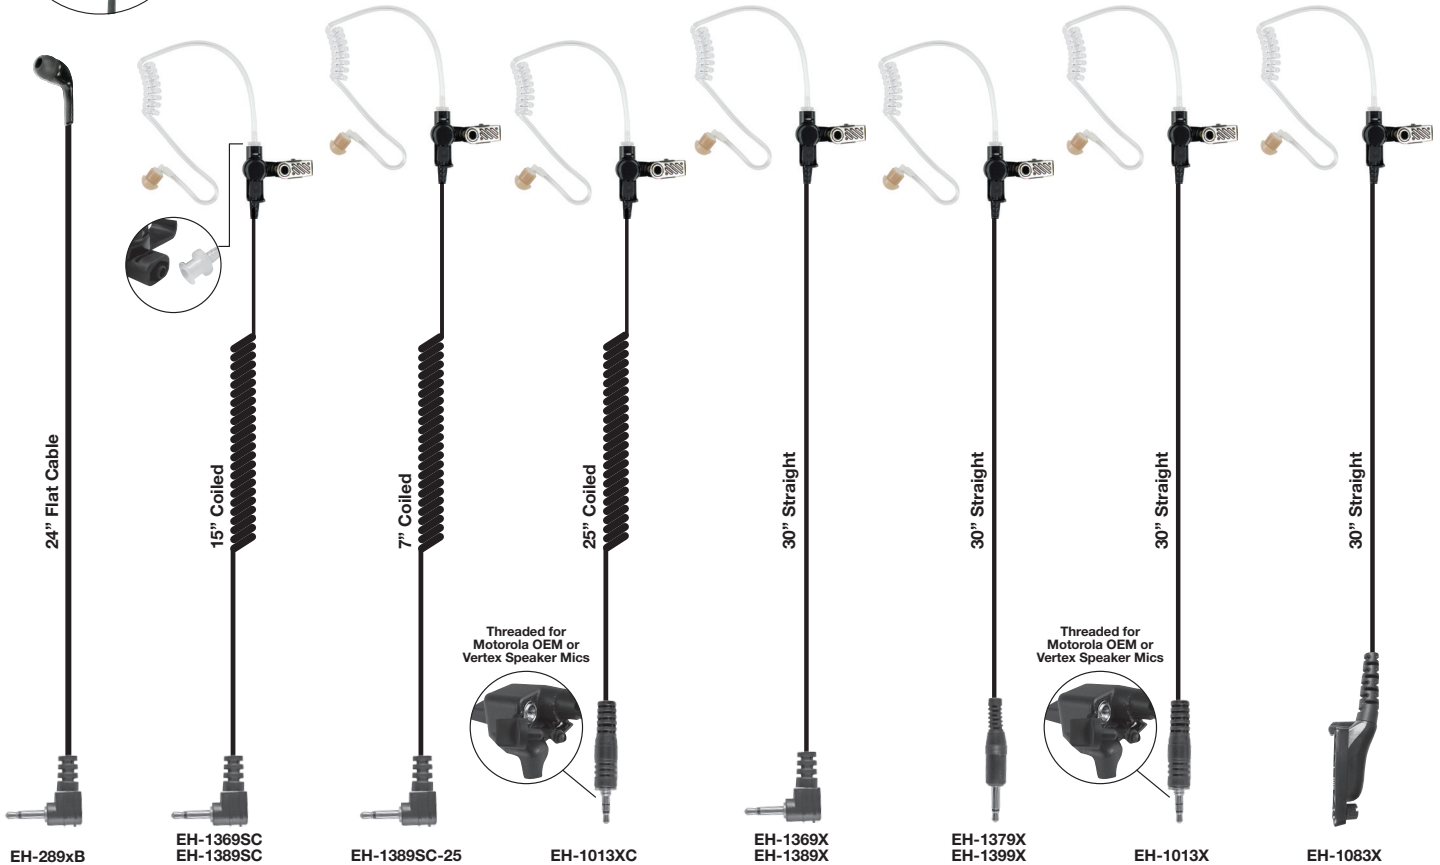

### PRYME® FLAT CABLE EARPHONE

Professional grade FLAT CABLE earphone fits all PRYME® speaker microphones and any other brands that use a 3.5mm plug. Lightweight and super comfortable for use on either ear. Not too long. Our unique FLAT CABLE is light, yet strong and resists tangles often seen with coiled cords.

## RECON™ EH-1300 SERIES

- Rugged surveillance style acoustic tube earphone
- TWIST CONNECT acoustic tube assembly for hygiene and multiple users
- The clear eartube is low profile and provides outstanding receive audio
- Features heavy-duty cable with a strong polyurethane jacket and reinforced strain relief
- Polycarbonate components for long life in the field
- Can be easily concealed under a sport coat, jacket, or other clothing
- Good for covert communication
- Available with either 2.5mm or 3.5mm plugs

Use earbud or flexible ear insert

All EH-1300 earpieces have **TWIST CONNECT** acoustic tube

All EH-1300 earpieces have reinforced earphone clip

PART NUMBER	DESCRIPTION
EH-289xB	24" Straight Flat Cable with 3.5mm Right Angle Connector
EH-1369SC	15" Coiled Cable with 2.5mm Right Angle Connector
EH-1389SC	15" Coiled Cable with 3.5mm Right Angle Connector
EH-1389SC-25	7" Coiled Cable with 3.5mm Right Angle Connector
EH-1013XC (Motorola threaded)	25" Coiled Cable with 3.5mm Threaded Straight Connector
EH-1369X	30" Straight Cable with 2.5mm Right Angle Connector
EH-1379X	30" Straight Cable with 2.5mm Straight Connector
EH-1389X	30" Straight Cable with 3.5mm Right Angle Connector
EH-1399X	30" Straight Cable with 3.5mm Straight Connector
EH-1013X (Motorola threaded)	30" Straight Cable with 3.5mm Threaded Straight Connector
EH-1083X (MotoTRBO XPR)	30" Straight Cable with x83 Connector

1-WIRE LISTEN ONLY EARPIECES