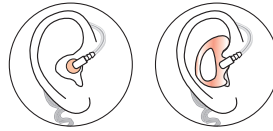

### PRYME® FLAT CABLE EARPHONE

Professional grade FLAT CABLE earphone fits all PRYME® speaker microphones and any other brands that use a 3.5mm plug. Lightweight and super comfortable for use on either ear. Not too long. Our unique FLAT CABLE is light, yet strong and resists tangles often seen with coiled cords.

## RECON™ EH-1300 SERIES

- Rugged surveillance style acoustic tube earphone
- TWIST CONNECT acoustic tube assembly for hygiene and multiple users
- The clear eartube is low profile and provides outstanding receive audio
- Features heavy-duty cable with a strong polyurethane jacket and reinforced strain relief
- Polycarbonate components for long life in the field
- Can be easily concealed under a sport coat, jacket, or other clothing
- Good for covert communication
- Available with either 2.5mm or 3.5mm plugs