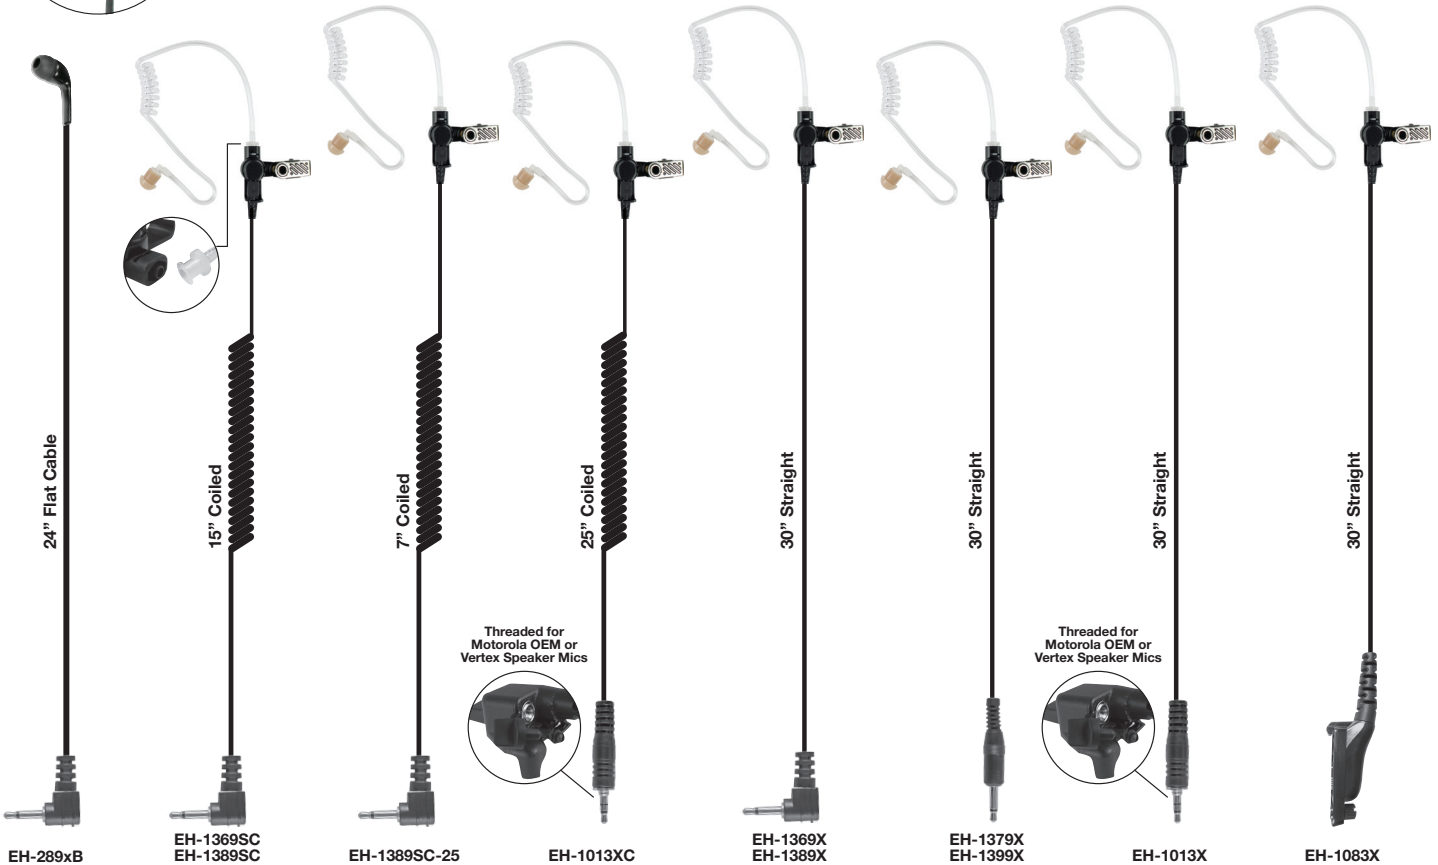

Listen Only Earpieces

EH-289xB and RECON™ (EH-1300)

PRYME®

EH-289xB SERIES

PRYME® FLAT CABLE EARPHONE

Professional grade FLAT CABLE earphone fits all PRYME® speaker microphones and any other brands that use a 3.5mm plug. Lightweight and super comfortable for use on either ear. Not too long. Our unique FLAT CABLE is light, yet strong and resists tangles often seen with coiled cords.

RECON™ EH-1300 SERIES

- Rugged surveillance style acoustic tube earphone
- TWIST CONNECT acoustic tube assembly for hygiene and multiple users
- The clear eartube is low profile and provides outstanding receive audio
- Features heavy-duty cable with a strong polyurethane jacket and reinforced strain relief
- Polycarbonate components for long life in the field
- Can be easily concealed under a sport coat, jacket, or other clothing
- Good for covert communication
- Available with either 2.5mm or 3.5mm plugs

Use earbud or flexible ear insert

All EH-1300 earpieces have **TWIST CONNECT** acoustic tube

All EH-1300 earpieces have reinforced earphone clip

Threaded for Motorola OEM or Vertex Speaker Mics

Threaded for Motorola OEM or Vertex Speaker Mics

1-WIRE LISTEN ONLY EARPIECES

PART NUMBER	DESCRIPTION
EH-289xB	24" Straight Flat Cable with 3.5mm Right Angle Connector
EH-1369SC	15" Coiled Cable with 2.5mm Right Angle Connector
EH-1389SC	15" Coiled Cable with 3.5mm Right Angle Connector
EH-1389SC-25	7" Coiled Cable with 3.5mm Right Angle Connector
EH-1013XC (Motorola threaded)	25" Coiled Cable with 3.5mm Threaded Straight Connector
EH-1369X	30" Straight Cable with 2.5mm Right Angle Connector
EH-1379X	30" Straight Cable with 2.5mm Straight Connector
EH-1389X	30" Straight Cable with 3.5mm Right Angle Connector
EH-1399X	30" Straight Cable with 3.5mm Straight Connector
EH-1013X (Motorola threaded)	30" Straight Cable with 3.5mm Threaded Straight Connector
EH-1083X (MotoTRBO XPR)	30" Straight Cable with x83 Connector