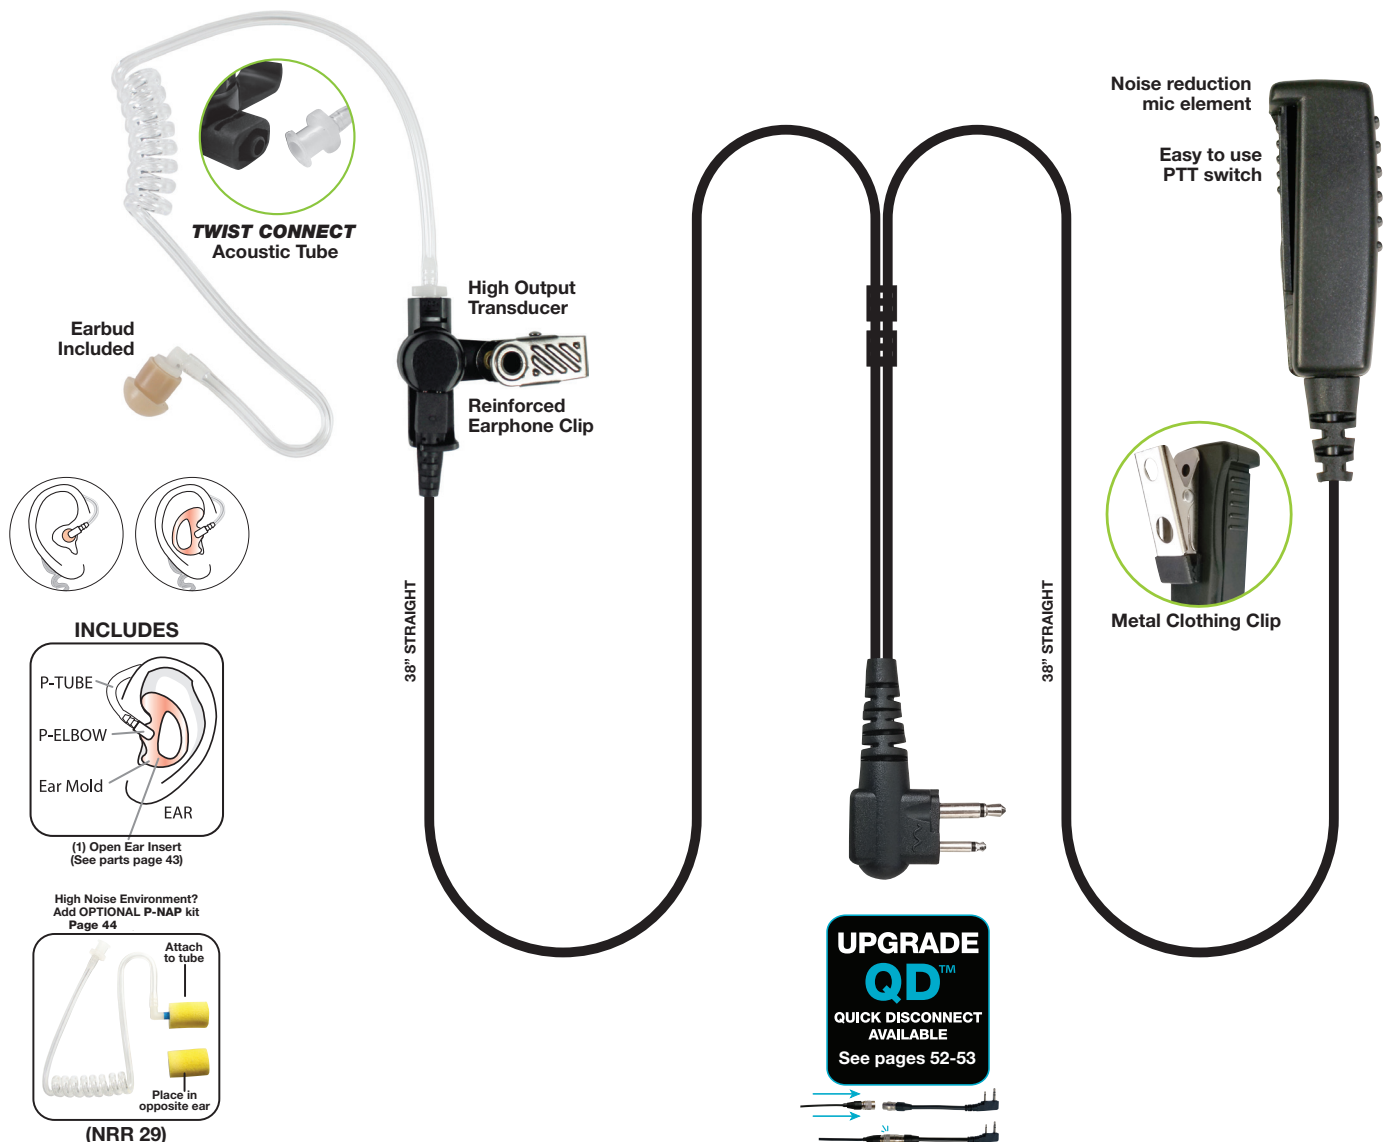

CONNECTOR
Simple Pin (1 & 2 pin)
Simple Pin w/screw(s)
Multi Pin

FEATURES

- Rugged lapel mic with surveillance style acoustic tube earphone
- TWIST CONNECT acoustic tube assembly for hygiene and multiple users
- Reinforced earphone clip provides cable retention and eliminates strain on earphone
- Mic housing uses high quality transmit capability
- Covert PTT clip attaches to lapel or sleeve
- Also available with Braided Fiber cloth cable

The SPM-2300-BF™ series products feature our custom made Braided Fiber cable developed in our own factory for superior bending and pulling strength. We are so confident in the quality of our new cable, that we will replace it for free if it ever breaks.

The SPM-2300-BF has all the features of our popular SPM-2300 - easy-to-use PTT button, Twist Connect clear tube, loud speaker, included semi-custom ear mold, but made with our new BF cable.

Now you have two choices! Traditional PU coiled cable or new Braided Fiber cable for the same price.

ADVANTAGES OF BRAIDED FIBER CLOTH

- Good for pulling and bending
- Soft / comfortable
- Resists tangling
- Non-reflective
- Waterproof

1 & 2-WIRE ACCESSORIES