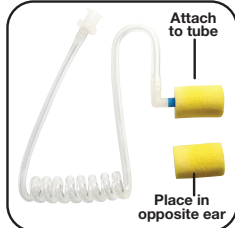

PRYME® SPM-3300 3-Wire Surveillance Kit

For versatility in true surveillance applications, it's hard to beat PRYME's 3-wire audio accessories. These kits are easier to use and conceal under clothing, because each component of the kit (earphone, microphone and Push-to-Talk) is connected to the two-way radio via a separate cable. This allows you to stay in contact without drawing too much attention to your radio.

CONNECTOR
Simple Pin (1 & 2 pin)
Simple Pin w/screw(s)
Multi Pin

FEATURES

- Designed for high level of covert communications
- Micro lapel mic can transmit under clothing
- Barrel PTT form fits for easy transmission
- TWIST CONNECT acoustic tube assembly for hygiene and multiple users
- Reinforced earphone clip provides cable retention and eliminates strain on earphone

INCLUDES

(1) Open Ear Insert
(See parts page 43)

High Noise Environment?
Add OPTIONAL P-NAP kit
Page 44

(NRR 29)

UPGRADE
QD™
QUICK DISCONNECT
AVAILABLE
See pages 52-53