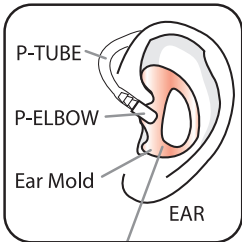

PRYME® SPM-3300 3-Wire Surveillance Kit

For versatility in true surveillance applications, it's hard to beat PRYME's 3-wire audio accessories. These kits are easier to use and conceal under clothing, because each component of the kit (earphone, microphone and Push-to-Talk) is connected to the two-way radio via a separate cable. This allows you to stay in contact without drawing too much attention to your radio.

CONNECTOR
Simple Pin (1 & 2 pin)
Simple Pin w/screw(s)
Multi Pin

FEATURES

- Designed for high level of covert communications
- Micro lapel mic can transmit under clothing
- Barrel PTT form fits for easy transmission
- TWIST CONNECT acoustic tube assembly for hygiene and multiple users
- Reinforced earphone clip provides cable retention and eliminates strain on earphone

INCLUDES

(1) Open Ear Insert
(See parts page 43)

High Noise Environment?
Add OPTIONAL P-NAP kit
Page 44

(NRR 29)

UPGRADE
QD™
QUICK DISCONNECT
AVAILABLE
See pages 52-53