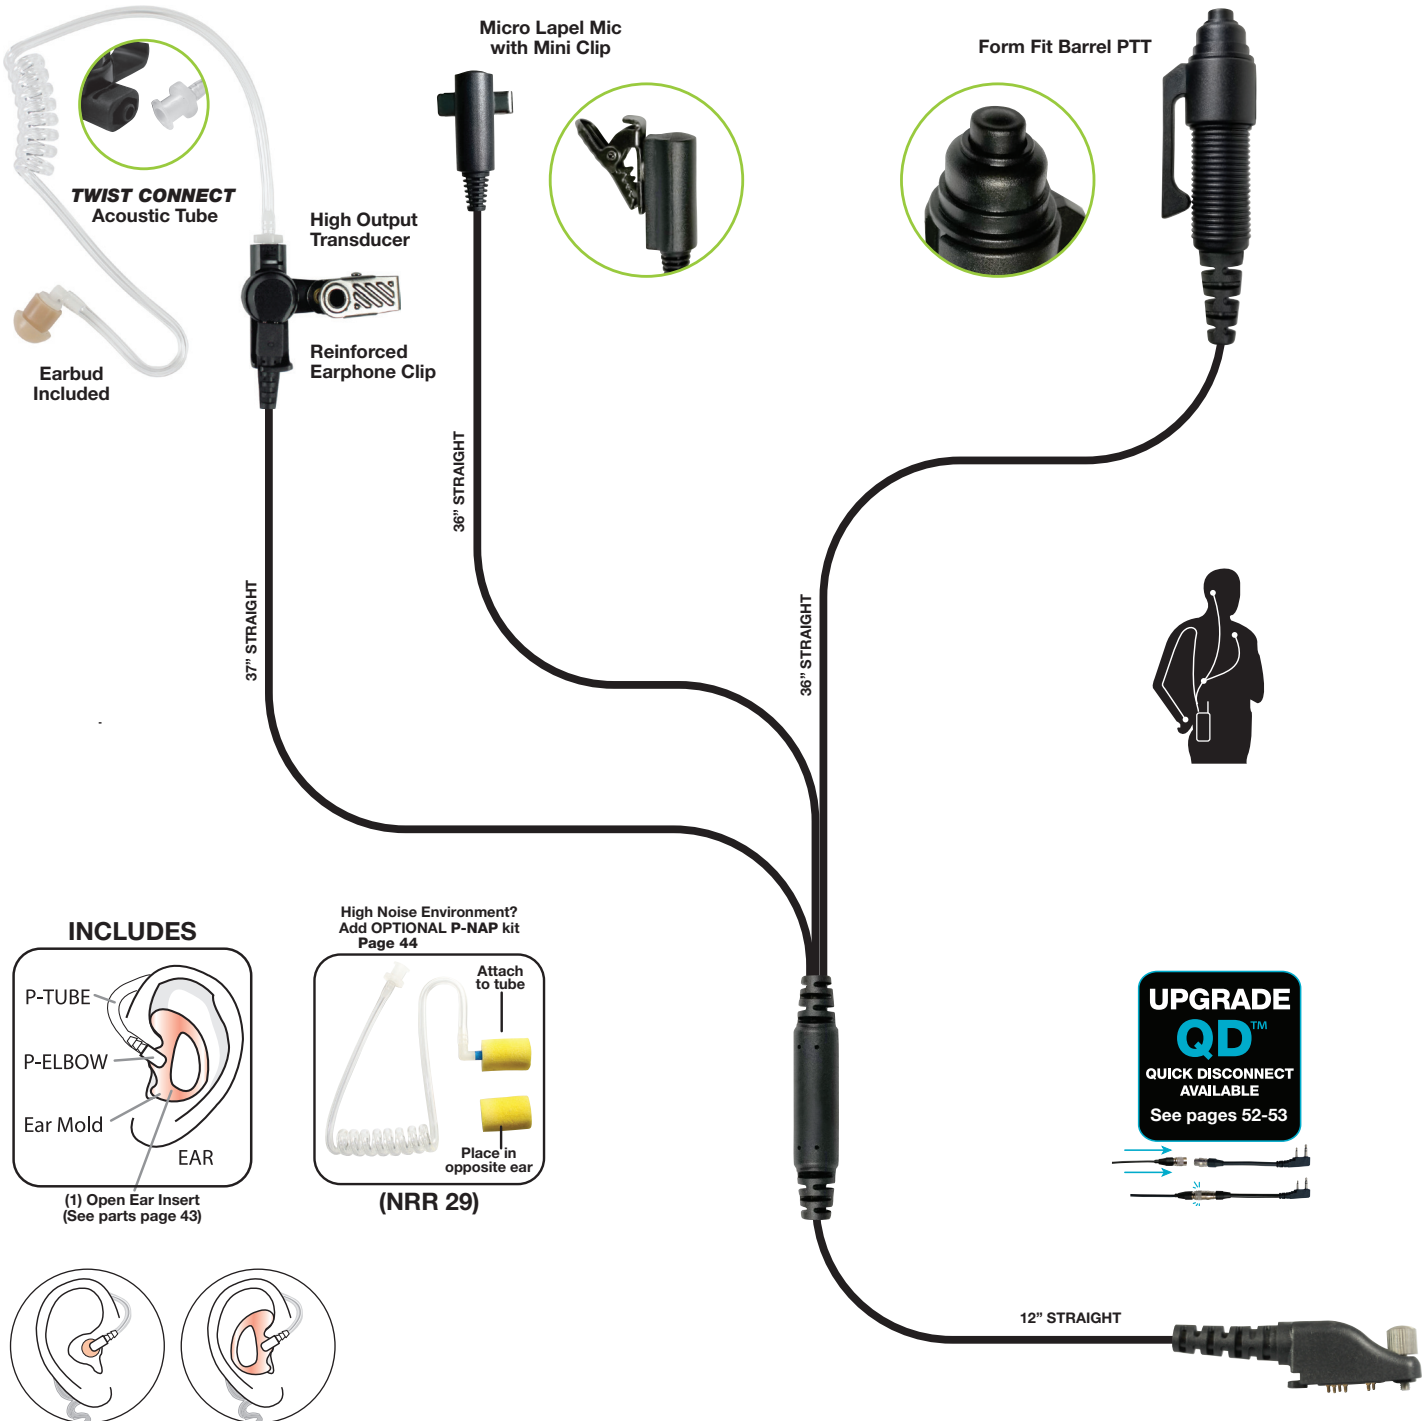

PRYME® SPM-3300 3-Wire Surveillance Kit

For versatility in true surveillance applications, it's hard to beat PRYME's 3-wire audio accessories. These kits are easier to use and conceal under clothing, because each component of the kit (earphone, microphone and Push-to-Talk) is connected to the two-way radio via a separate cable. This allows you to stay in contact without drawing too much attention to your radio.

CONNECTOR
Simple Pin (1 & 2 pin)
Simple Pin w/screw(s)
Multi Pin

FEATURES

- Designed for high level of covert communications
- Micro lapel mic can transmit under clothing
- Barrel PTT form fits for easy transmission
- TWIST CONNECT acoustic tube assembly for hygiene and multiple users
- Reinforced earphone clip provides cable retention and eliminates strain on earphone

INCLUDES

(1) Open Ear Insert
(See parts page 43)

High Noise Environment?
Add OPTIONAL P-NAP kit
Page 44

(NRR 29)

UPGRADE
QD™
QUICK DISCONNECT
AVAILABLE
See pages 52-53