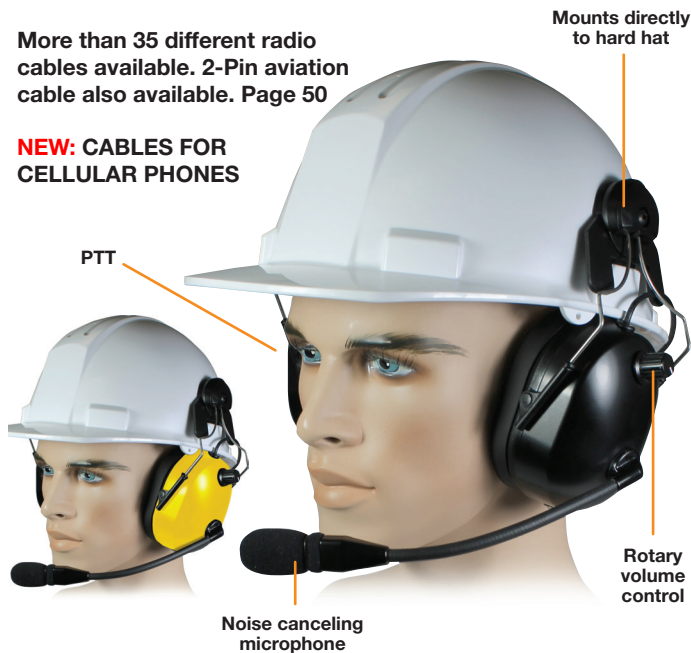

HBB-EM SERIES

High Performance Dual Muff Headsets

PRYME®

NRR Rating of 24dB

Hard Hat Mounting System

FEATURES

- Dual muff style headset with snap-on helmet mount
- Lightweight, comfortable, and easy to adjust
- Super comfortable foam earpads or optional GEL filled earpads
- Aviation-style boom microphone with flexible arm
- Optional noise canceling microphone reduces transmitted background noise
- Removable/replaceable radio interface cable (optional tactical kit available)
- Loud muff earphones allow the user to hear incoming signals easily
- Tactile PTT button mounted in the right earphone
- Replaceable microphone
- Rotary volume control
- 5P Mini XLR connector

HBB-EM-HMB (Black)
HBB-EM-HMY (Yellow)

Hard Hat Mounting System - Listen Only

FEATURES

- Dual muff style headset with snap-on helmet mount
- Lightweight, comfortable, and easy to adjust
- Super comfortable foam earpads or optional GEL filled earpads
- Loud muff earphones allow the user to hear incoming signals easily
- Standard 3.5mm jack can be used with common earphone cables
- Short 3.5mm coil cable

HBB-EM-LO-HMB (Black)
HBB-EM-LO-HMY (Yellow)

Short 3.5mm cable included

More than 35 different radio cables available. 2-Pin aviation cable also available. Page 50

NEW: CABLES FOR CELLULAR PHONES