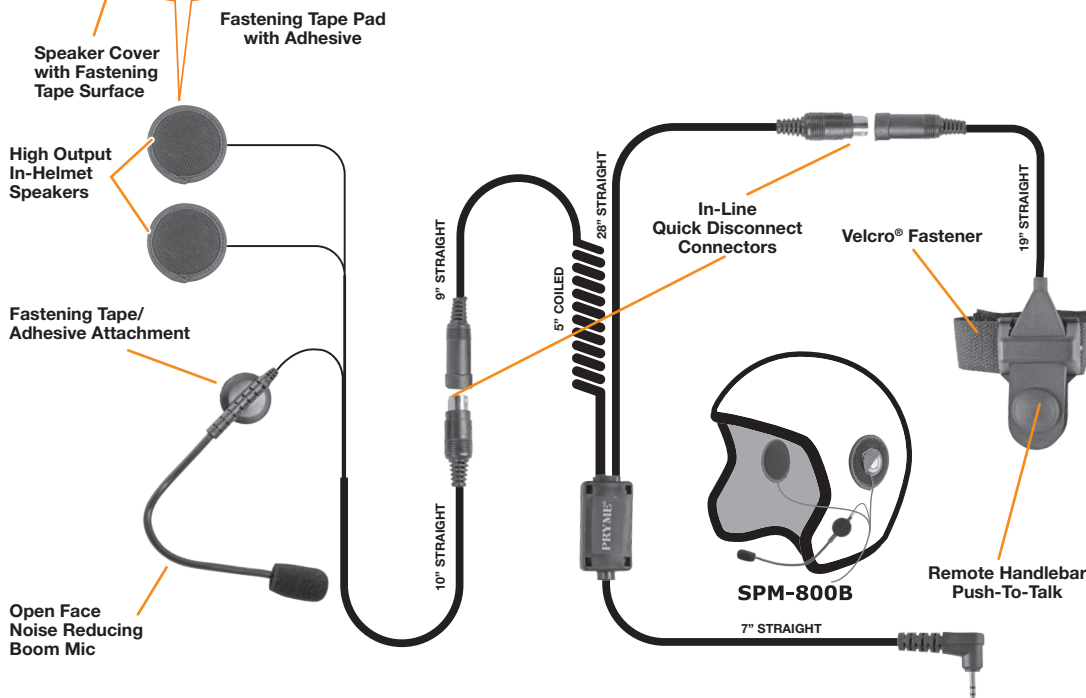

HIGHWAY™ SPM-800 SERIES

Medium Duty In-Helmet Microphone

PRYME®

The SPM-800 HIGHWAY™ Series is an in-helmet boom microphone and speaker system for motorcycles. The electret mic system helps minimize background noise. The SPM-800 features a large, rubber-covered PTT button that can be secured to handlebars or held in the palm of the hand, and is easy to operate even while wearing gloves. The HIGHWAY™ installs easily, using only velcro pads - there is no need to drill holes in the helmet.

FEATURES

- Medium duty, in-helmet motorcycle mic system
- Powerful in-helmet speakers allow the user to hear radio transmissions over road noise
- High-quality electret condenser element produces excellent transmit audio
- Handlebar mountable Push-To-Talk switch for convenient communications
- Installs into helmet using only two-sided fastening tape. No drilling of holes is required
- Modular features allow the mic system to be easily disconnected from the motorcycle
- Available for both open faced (SPM-800B) and full faced (SPM-800F) helmets

For Bluetooth version, use BTH-300-KIT 7 (pg. 4)

SPM-800F

Model	Connector
FOR ICOM, MIDLAND & MAXON RADIOS	
SPM-800F	x00
SPM-830F	x30
SPM-830sF	x30s
FOR KENWOOD & RELM RADIOS	
SPM-801F	x01
FOR HYT/HYTERRA & MOTOROLA RADIOS	
SPM-803F	x03
SPM-813F	x13
SPM-863F	x63
FOR VERTEX & YAESU RADIOS	
SPM-800F	x00
SPM-802F	x02
SPM-842F	x42

See pages 54-59 for connector images.

SPM-800B

Model	Connector
FOR ICOM, MIDLAND & MAXON RADIOS	
SPM-800B	x00
SPM-830B	x30
SPM-830sB	x30s
FOR KENWOOD & RELM RADIOS	
SPM-801B	x01
FOR HYT/HYTERRA & MOTOROLA RADIOS	
SPM-803B	x03
SPM-813B	x13
SPM-863B	x63
FOR VERTEX & YAESU RADIOS	
SPM-800B	x00
SPM-802B	x02
SPM-842B	x42