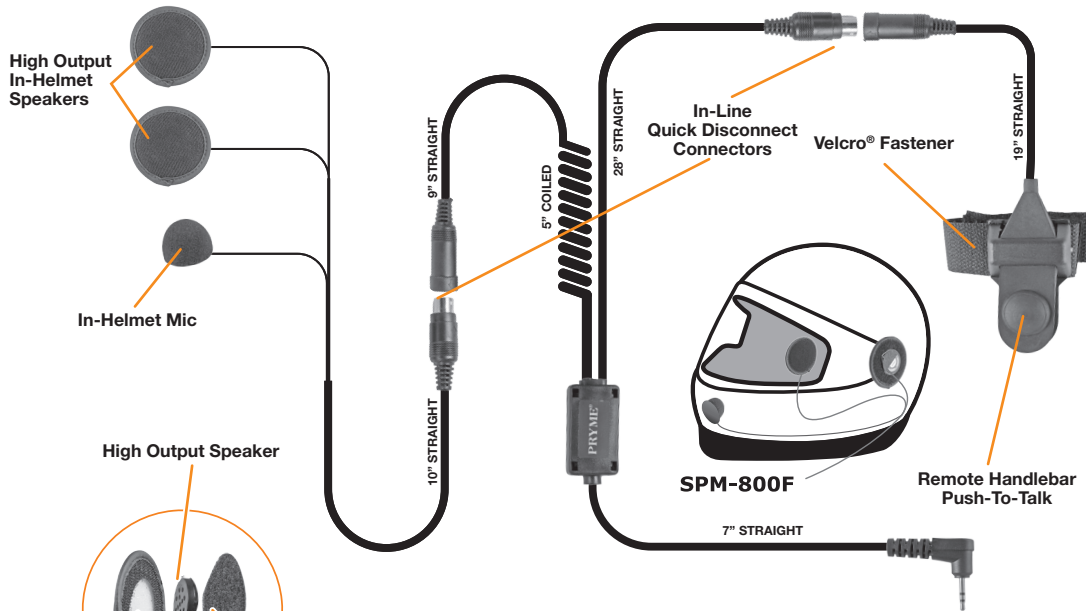

HIGHWAY™ SPM-800 SERIES

Medium Duty In-Helmet Microphone

PRYME®

The SPM-800 HIGHWAY™ Series is an in-helmet boom microphone and speaker system for motorcycles. The electret mic system helps minimize background noise. The SPM-800 features a large, rubber-covered PTT button that can be secured to handlebars or held in the palm of the hand, and is easy to operate even while wearing gloves. The HIGHWAY™ installs easily, using only velcro pads - there is no need to drill holes in the helmet.

FEATURES

- Medium duty, in-helmet motorcycle mic system
- Powerful in-helmet speakers allow the user to hear radio transmissions over road noise
- High-quality electret condenser element produces excellent transmit audio
- Handlebar mountable Push-To-Talk switch for convenient communications
- Installs into helmet using only two-sided fastening tape. No drilling of holes is required
- Modular features allow the mic system to be easily disconnected from the motorcycle
- Available for both open faced (SPM-800B) and full faced (SPM-800F) helmets

For Bluetooth version, use BTH-300-KIT 7 (pg. 4)

SPM-800F

Model	Connector
FOR ICOM, MIDLAND & MAXON RADIOS	
SPM-800F	x00
SPM-830F	x30
SPM-830sF	x30s
FOR KENWOOD & RELM RADIOS	
SPM-801F	x01
FOR HYT/HYTERRA & MOTOROLA RADIOS	
SPM-803F	x03
SPM-813F	x13
SPM-863F	x63
FOR VERTEX & YAESU RADIOS	
SPM-800F	x00
SPM-802F	x02
SPM-842F	x42

See pages 54-59 for connector images.

SPM-800B

Model	Connector
FOR ICOM, MIDLAND & MAXON RADIOS	
SPM-800B	x00
SPM-830B	x30
SPM-830sB	x30s
FOR KENWOOD & RELM RADIOS	
SPM-801B	x01
FOR HYT/HYTERRA & MOTOROLA RADIOS	
SPM-803B	x03
SPM-813B	x13
SPM-863B	x63
FOR VERTEX & YAESU RADIOS	
SPM-800B	x00
SPM-802B	x02
SPM-842B	x42