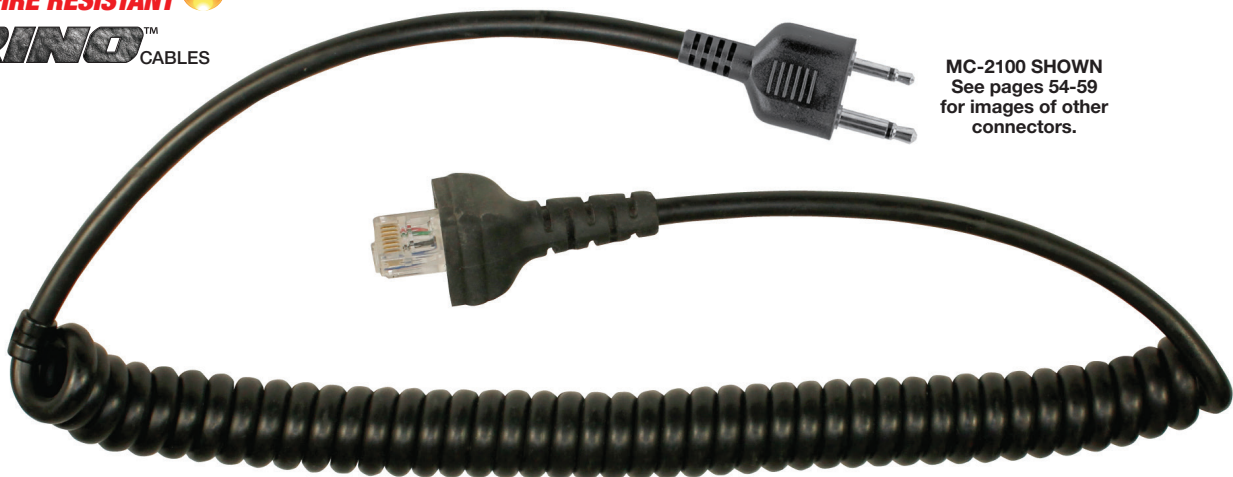

PART NUMBER	DESCRIPTION
FOR KENWOOD RADIOS	
MC-2101	Replacement Cable with x01 Connector
MC-2111	Replacement Cable with x11 Connector
FOR MOTOROLA RADIOS	
MC-2100-M11	Replacement Cable with M11 Connector
MC-2103	Replacement Cable with x03 Connector
MC-2113	Replacement Cable with x13 Connector
MC-2123	Replacement Cable with x23 Connector
MC-2133	Replacement Cable with x33 Connector
MC-2143	Replacement Cable with x43 Connector
MC-2163	Replacement Cable with x63 Connector
MC-2173	Replacement Cable with x73 Connector
MC-2183	Replacement Cable with x83 Connector
FOR SEPURA RADIOS	
MC-2100-SP3	Replacement Cable with x00-SP3 Connector
MC-2100-SP4	Replacement Cable with x00-SP4 Connector
FOR TAIT RADIOS	
MC-2100-T8	Replacement Cable with H8 Connector
FOR VERTEX RADIOS	
MC-2102	Replacement Cable with x02 Connector
MC-2112	Replacement Cable with x12 Connector
MC-2122s	Replacement Cable with x22s Connector
MC-2142	Replacement Cable with x42 Connector
FOR WOUXUN RADIOS	
MC-2101	Replacement Cable with x01 Connector
UNIVERSAL EARMUFF HEADSET CABLE FOR QD	
MC-2105	Universal Replacement Cable for QD

MC-2100 SHOWN
See pages 54-59
for images of other
connectors.