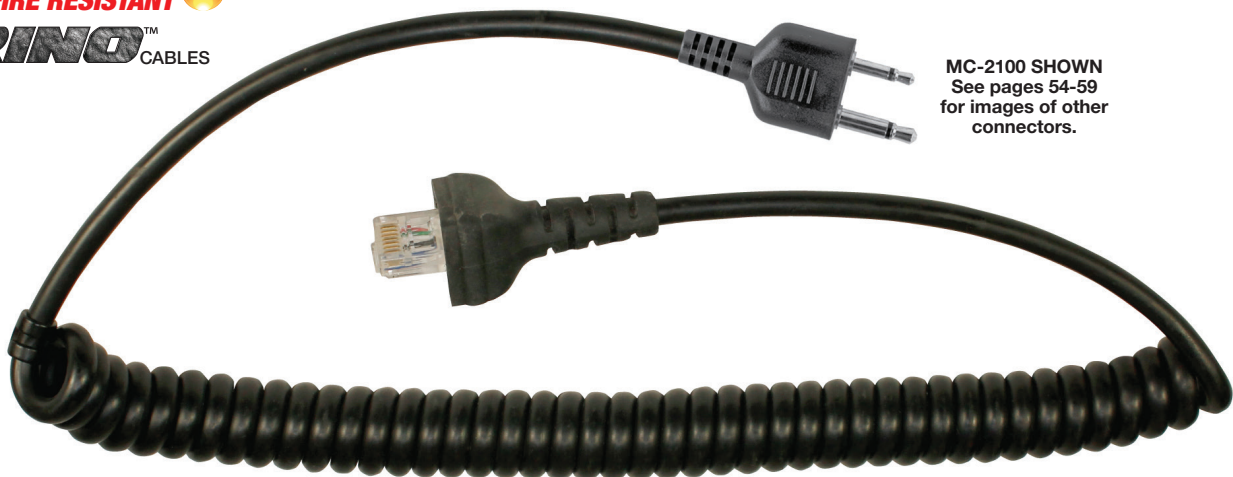

PART NUMBER	DESCRIPTION
FOR KENWOOD RADIOS	
MC-2101	Replacement Cable with x01 Connector
MC-2111	Replacement Cable with x11 Connector
FOR MOTOROLA RADIOS	
MC-2100-M11	Replacement Cable with M11 Connector
MC-2103	Replacement Cable with x03 Connector
MC-2113	Replacement Cable with x13 Connector
MC-2123	Replacement Cable with x23 Connector
MC-2133	Replacement Cable with x33 Connector
MC-2143	Replacement Cable with x43 Connector
MC-2163	Replacement Cable with x63 Connector
MC-2173	Replacement Cable with x73 Connector
MC-2183	Replacement Cable with x83 Connector
FOR SEPURA RADIOS	
MC-2100-SP3	Replacement Cable with x00-SP3 Connector
MC-2100-SP4	Replacement Cable with x00-SP4 Connector
FOR TAIT RADIOS	
MC-2100-T8	Replacement Cable with H8 Connector
FOR VERTEX RADIOS	
MC-2102	Replacement Cable with x02 Connector
MC-2112	Replacement Cable with x12 Connector
MC-2122s	Replacement Cable with x22s Connector
MC-2142	Replacement Cable with x42 Connector
FOR WOUXUN RADIOS	
MC-2101	Replacement Cable with x01 Connector
UNIVERSAL EARMUFF HEADSET CABLE FOR QD	
MC-2105	Universal Replacement Cable for QD

MC-2100 SHOWN
See pages 54-59
for images of other
connectors.