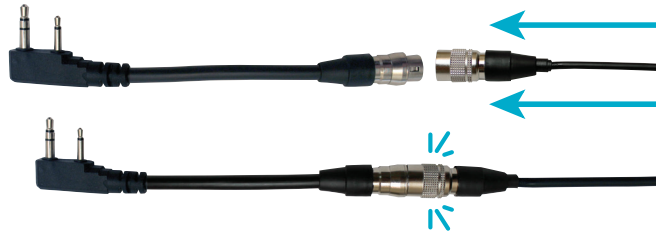

# PRYME<sup>®</sup> QD<sup>™</sup> Quick Disconnect

**UPGRADE**  
**QD<sup>™</sup>**  
QUICK DISCONNECT  
AVAILABLE

PRYME's Quick Disconnect audio accessories and adapters provide both security and usability. Just install the adapter onto the radio and then plug the QD accessory into the six-pin QD connector. The push-pull mechanism locks the accessory in place during use, but still allows you to quickly remove it from the radio without tools if necessary.

## Quick Disconnect Feature

PRYME's QD connectors are die-cast and precision machined for superb fit and incredible durability rivaling the OEM models.

## Pick an Adapter and Accessory to make a set.

The PRYME Quick Disconnect (QD<sup>™</sup>) is available for a wide range of radios, offering additional convenience and simplicity. The PRYME QD<sup>™</sup> will allow the user to easily connect and disconnect a PRYME audio accessory, yet is secure enough to be used in most situations. All PRYME Quick Disconnect accessories are interchangeable with all PRYME Quick Disconnect adapters and pigtails, making communications convenient for large businesses that use multiple brands of radios. The PRYME Quick Disconnect pigtails and adapters also prevent wear and tear, prolonging the life of your radios.

The PRYME Quick Disconnect feature is available for these products:

**HLP-SNL**  
Padded  
Boom Headset

**MC-EM05**  
Cable for HBB-EM  
and HDS-EM  
Dual Muff Headsets

**NBP-BH05**  
Tactical Bone  
Conduction Headset