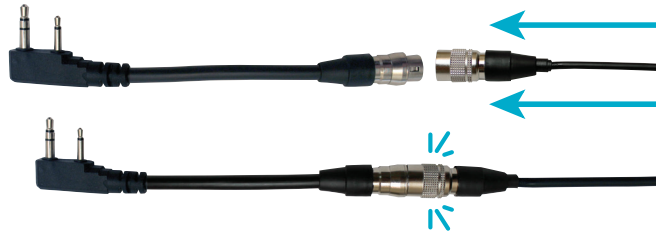

# PRYME® QD™ Quick Disconnect

**UPGRADE**  
**QD™**  
QUICK DISCONNECT  
AVAILABLE

PRYME's Quick Disconnect audio accessories and adapters provide both security and usability. Just install the adapter onto the radio and then plug the QD accessory into the six-pin QD connector. The push-pull mechanism locks the accessory in place during use, but still allows you to quickly remove it from the radio without tools if necessary.

## Quick Disconnect Feature

PRYME's QD connectors are die-cast and precision machined for superb fit and incredible durability rivaling the OEM models.

## Pick an Adapter and Accessory to make a set.

The PRYME Quick Disconnect (QD™) is available for a wide range of radios, offering additional convenience and simplicity. The PRYME QD™ will allow the user to easily connect and disconnect a PRYME audio accessory, yet is secure enough to be used in most situations. All PRYME Quick Disconnect accessories are interchangeable with all PRYME Quick Disconnect adapters and pigtails, making communications convenient for large businesses that use multiple brands of radios. The PRYME Quick Disconnect pigtails and adapters also prevent wear and tear, prolonging the life of your radios.

The PRYME Quick Disconnect feature is available for these products:

**HLP-SNL**  
Padded  
Boom Headset

**MC-EM05**  
Cable for HBB-EM  
and HDS-EM  
Dual Muff Headsets

**NBP-BH05**  
Tactical Bone  
Conduction Headset