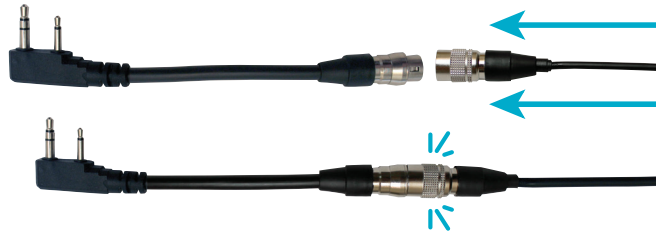

PRYME[®] QD[™] Quick Disconnect

UPGRADE
QD[™]
QUICK DISCONNECT
AVAILABLE

PRYME's Quick Disconnect audio accessories and adapters provide both security and usability. Just install the adapter onto the radio and then plug the QD accessory into the six-pin QD connector. The push-pull mechanism locks the accessory in place during use, but still allows you to quickly remove it from the radio without tools if necessary.

Quick Disconnect Feature

PRYME's QD connectors are die-cast and precision machined for superb fit and incredible durability rivaling the OEM models.

Pick an Adapter and Accessory to make a set.

The PRYME Quick Disconnect (QD[™]) is available for a wide range of radios, offering additional convenience and simplicity. The PRYME QD[™] will allow the user to easily connect and disconnect a PRYME audio accessory, yet is secure enough to be used in most situations. All PRYME Quick Disconnect accessories are interchangeable with all PRYME Quick Disconnect adapters and pigtails, making communications convenient for large businesses that use multiple brands of radios. The PRYME Quick Disconnect pigtails and adapters also prevent wear and tear, prolonging the life of your radios.

The PRYME Quick Disconnect feature is available for these products:

HLP-SNL
Padded
Boom Headset

MC-EM05
Cable for HBB-EM
and HDS-EM
Dual Muff Headsets

NBP-BH05
Tactical Bone
Conduction Headset

NEP-BH05
Ear Bone Mic