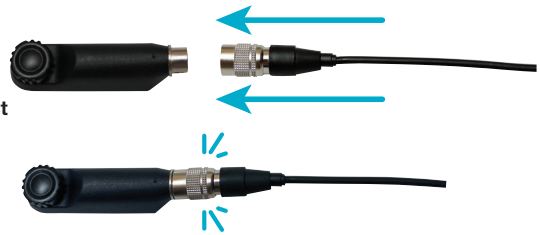

# PRYME<sup>®</sup> QD<sup>™</sup> Quick Disconnect

**UPGRADE**  
**QD<sup>™</sup>**  
QUICK DISCONNECT  
AVAILABLE

PRYME's Quick Disconnect audio accessories and adapters provide both security and usability. Just install the adapter onto the radio and then plug the QD accessory into the six-pin QD connector. The push-pull mechanism locks the accessory in place during use, but still allows you to quickly remove it from the radio without tools if necessary.

## Quick Disconnect Feature

PRYME's QD connectors are die-cast and precision machined for superb fit and incredible durability rivaling the OEM models.

## Pick an Adapter and Accessory to make a set.

The PRYME Quick Disconnect (QD<sup>™</sup>) is available for a wide range of radios, offering additional convenience and simplicity. The PRYME QD<sup>™</sup> will allow the user to easily connect and disconnect a PRYME audio accessory, yet is secure enough to be used in most situations. All PRYME Quick Disconnect accessories are interchangeable with all PRYME Quick Disconnect adapters and pigtails, making communications convenient for large businesses that use multiple brands of radios. The PRYME Quick Disconnect pigtails and adapters also prevent wear and tear, prolonging the life of your radios.

The PRYME Quick Disconnect feature is available for these products:

**HLP-SNL**  
Padded  
Boom Headset

**MC-EM05**  
Cable for HBB-EM  
and HDS-EM  
Dual Muff Headsets

**NBP-BH05**  
Tactical Bone  
Conduction Headset