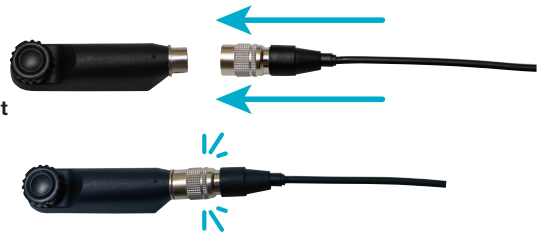

PRYME[®] QD[™] Quick Disconnect

UPGRADE
QD[™]
QUICK DISCONNECT
AVAILABLE

PRYME's Quick Disconnect audio accessories and adapters provide both security and usability. Just install the adapter onto the radio and then plug the QD accessory into the six-pin QD connector. The push-pull mechanism locks the accessory in place during use, but still allows you to quickly remove it from the radio without tools if necessary.

Quick Disconnect Feature

PRYME's QD connectors are die-cast and precision machined for superb fit and incredible durability rivaling the OEM models.

Pick an Adapter and Accessory to make a set.

The PRYME Quick Disconnect (QD[™]) is available for a wide range of radios, offering additional convenience and simplicity. The PRYME QD[™] will allow the user to easily connect and disconnect a PRYME audio accessory, yet is secure enough to be used in most situations. All PRYME Quick Disconnect accessories are interchangeable with all PRYME Quick Disconnect adapters and pigtails, making communications convenient for large businesses that use multiple brands of radios. The PRYME Quick Disconnect pigtails and adapters also prevent wear and tear, prolonging the life of your radios.

The PRYME Quick Disconnect feature is available for these products:

HLP-SNL
Padded
Boom Headset

MC-EM05
Cable for HBB-EM
and HDS-EM
Dual Muff Headsets

NBP-BH05
Tactical Bone
Conduction Headset

NEP-BH05
Ear Bone Mic