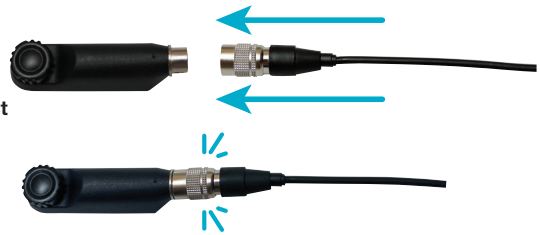

# PRYME® QD™ Quick Disconnect

**UPGRADE**  
**QD™**  
QUICK DISCONNECT  
AVAILABLE

PRYME's Quick Disconnect audio accessories and adapters provide both security and usability. Just install the adapter onto the radio and then plug the QD accessory into the six-pin QD connector. The push-pull mechanism locks the accessory in place during use, but still allows you to quickly remove it from the radio without tools if necessary.

## Quick Disconnect Feature

PRYME's QD connectors are die-cast and precision machined for superb fit and incredible durability rivaling the OEM models.

## Pick an Adapter and Accessory to make a set.

The PRYME Quick Disconnect (QD™) is available for a wide range of radios, offering additional convenience and simplicity. The PRYME QD™ will allow the user to easily connect and disconnect a PRYME audio accessory, yet is secure enough to be used in most situations. All PRYME Quick Disconnect accessories are interchangeable with all PRYME Quick Disconnect adapters and pigtails, making communications convenient for large businesses that use multiple brands of radios. The PRYME Quick Disconnect pigtails and adapters also prevent wear and tear, prolonging the life of your radios.

The PRYME Quick Disconnect feature is available for these products:

**HLP-SNL**  
Padded  
Boom Headset

**MC-EM05**  
Cable for HBB-EM  
and HDS-EM  
Dual Muff Headsets

**NBP-BH05**  
Tactical Bone  
Conduction Headset