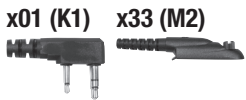

PRYME® CONNECTOR TABLE

Only the most popular connectors shown, but we do have others. If you don't see what you need, please call our office.

BAOFENG

BEARCOM

EF JOHNSON

HARRIS (MA/COM)

HYT/HYTERA

ICOM

Pryme's own 6-pin QD™ (Quick Disconnect) Plug or Jack (depending on application) x05

Any audio accessory with a 2.5mm plug (right angle) x69

Any audio accessory with a 2.5mm plug (straight) x79

Any audio accessory with a 3.5mm plug (right angle) x89