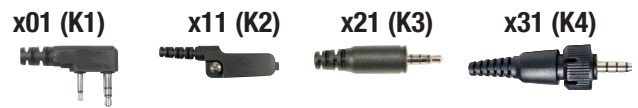

PRYME® CONNECTOR TABLE

Only the most popular connectors shown, but we do have others. If you don't see what you need, please call our office.

BAOFENG

BEARCOM

EF JOHNSON

HARRIS (MA/COM)

HYT/HYTERA

ICOM

KENWOOD

MOTOROLA

NEXUS

RELM

SEPURA

TAIT

VERTEX

WOUXUN

Pryme's own 6-pin QD™ (Quick Disconnect) Plug or Jack (depending on application) x05

Any audio accessory with a 2.5mm plug (right angle) x69

Any audio accessory with a 2.5mm plug (straight) x79

Any audio accessory with a 3.5mm plug (right angle) x89

Any audio accessory with a 3.5mm plug (straight) x99

PRYME®

WWW.PRYME.COM

Radio accessories made right.
Service made easy.

© 2019 PRYME Radio Products, Brea CA. All Rights Reserved