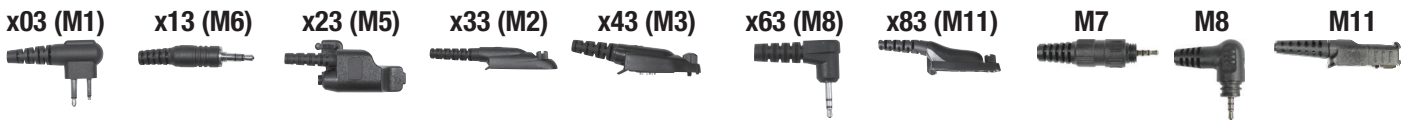

MOTOROLA

NEXUS

RELM