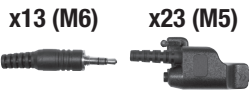

PRYME® CONNECTOR TABLE

Only the most popular connectors shown, but we do have others. If you don't see what you need, please call our office.

BAOFENG

BEARCOM

EF JOHNSON

HARRIS (MA/COM)

HYT/HYTERA

ICOM

Pryme's own 6-pin QD™ (Quick Disconnect) Plug or Jack (depending on application) x05

Any audio accessory with a 2.5mm plug (right angle) x69

Any audio accessory with a 2.5mm plug (straight) x79

Any audio accessory with a 3.5mm plug (right angle) x89