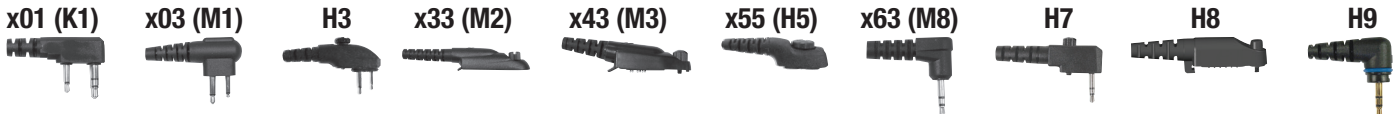

PRYME® CONNECTOR TABLE

Only the most popular connectors shown, but we do have others. If you don't see what you need, please call our office.

BAOFENG

BEARCOM

EF JOHNSON

HARRIS (MA/COM)

HYT/HYTERA

ICOM

Pryme's own 6-pin QD™ (Quick Disconnect) Plug or Jack (depending on application) x05

Any audio accessory with a 2.5mm plug (right angle) x69

Any audio accessory with a 2.5mm plug (straight) x79

Any audio accessory with a 3.5mm plug (right angle) x89