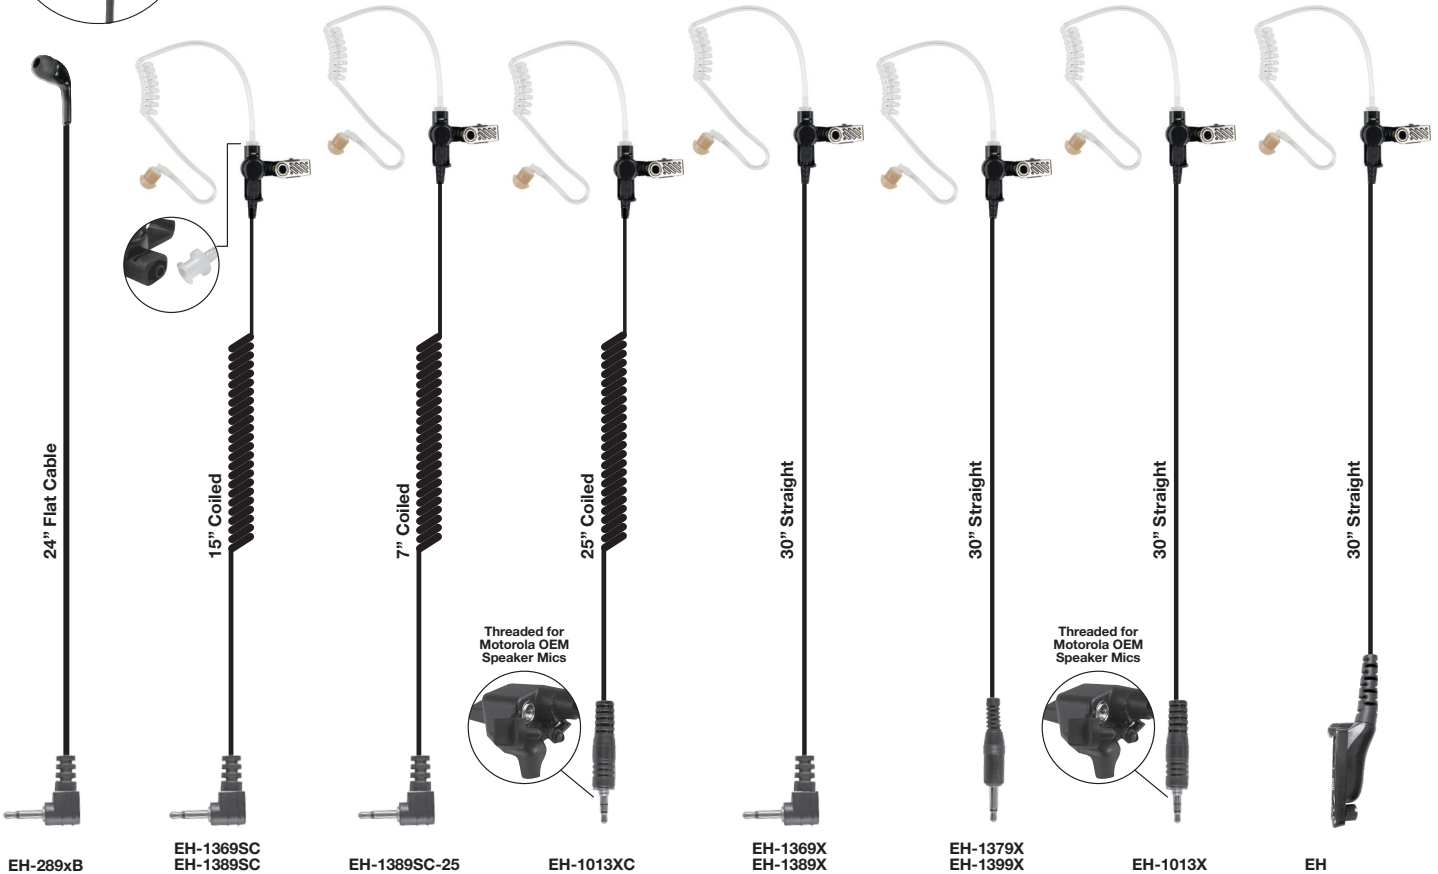

Listen Only Earpieces

EH-289xB and RECON™ (EH-1300)

PRYME®

EH-289xB SERIES

PRYME® FLAT CABLE EARPHONE

Professional grade FLAT CABLE earphone fits all PRYME® speaker microphones and any other brands that use a 3.5mm plug. Lightweight and super comfortable for use on either ear. Not too long. Our unique FLAT CABLE is light, yet strong and resists tangles often seen with coiled cords.

RECON™ EH-1300 SERIES

- Rugged surveillance style acoustic tube earphone
- TWIST CONNECT acoustic tube assembly for hygiene and multiple users
- The clear eartube is low profile and provides outstanding receive audio
- Features heavy-duty cable with a strong polyurethane jacket and reinforced strain relief
- Polycarbonate components for long life in the field
- Can be easily concealed under a sport coat, jacket, or other clothing
- Good for covert communication
- Available with either 2.5mm or 3.5mm plugs

All EH-1300 earpieces have **TWIST CONNECT** acoustic tube

All EH-1300 earpieces have reinforced earphone clip

Use earbud or flexible ear insert

PART NUMBER	DESCRIPTION
EH-289xB	24" Straight Flat Cable with 3.5mm Right Angle Connector
EH-1369SC	15" Coiled Cable with 2.5mm Right Angle Connector
EH-1389SC	15" Coiled Cable with 3.5mm Right Angle Connector
EH-1389SC-25	7" Coiled Cable with 3.5mm Right Angle Connector
EH-1013XC (Motorola threaded)	25" Coiled Cable with 3.5mm Threaded Straight Connector
EH-1369X	30" Straight Cable with 2.5mm Right Angle Connector
EH-1379X	30" Straight Cable with 2.5mm Straight Connector
EH-1389X	30" Straight Cable with 3.5mm Right Angle Connector
EH-1399X	30" Straight Cable with 3.5mm Straight Connector
EH-1013X (Motorola threaded)	30" Straight Cable with 3.5mm Threaded Straight Connector
EH-1083X (MotoTRBO XPR)	30" Straight Cable with x83 Connector

1-WIRE LISTEN ONLY EARPIECES