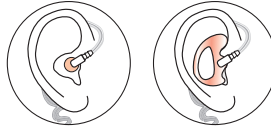

Listen Only Earpieces

EH-289xB and RECON™ (EH-1300)

PRYME®

EH-289xB SERIES

PRYME® FLAT CABLE EARPHONE

Professional grade FLAT CABLE earphone fits all PRYME® speaker microphones and any other brands that use a 3.5mm plug. Lightweight and super comfortable for use on either ear. Not too long. Our unique FLAT CABLE is light, yet strong and resists tangles often seen with coiled cords.

RECON™ EH-1300 SERIES

- Rugged surveillance style acoustic tube earphone
- TWIST CONNECT acoustic tube assembly for hygiene and multiple users
- The clear eartube is low profile and provides outstanding receive audio
- Features heavy-duty cable with a strong polyurethane jacket and reinforced strain relief
- Polycarbonate components for long life in the field
- Can be easily concealed under a sport coat, jacket, or other clothing
- Good for covert communication
- Available with either 2.5mm or 3.5mm plugs

All EH-1300 earpieces have **TWIST CONNECT** acoustic tube

All EH-1300 earpieces have reinforced earphone clip

Use earbud or flexible ear insert

PART NUMBER	DESCRIPTION
EH-289xB	24" Straight Flat Cable with 3.5mm Right Angle Connector
EH-1369SC	15" Coiled Cable with 2.5mm Right Angle Connector
EH-1389SC	15" Coiled Cable with 3.5mm Right Angle Connector
EH-1389SC-25	7" Coiled Cable with 3.5mm Right Angle Connector
EH-1013XC (Motorola threaded)	25" Coiled Cable with 3.5mm Threaded Straight Connector
EH-1369X	30" Straight Cable with 2.5mm Right Angle Connector
EH-1379X	30" Straight Cable with 2.5mm Straight Connector
EH-1389X	30" Straight Cable with 3.5mm Right Angle Connector
EH-1399X	30" Straight Cable with 3.5mm Straight Connector
EH-1013X (Motorola threaded)	30" Straight Cable with 3.5mm Threaded Straight Connector
EH-1083X (MotoTRBO XPR)	30" Straight Cable with x83 Connector