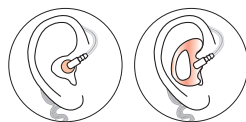

## ADVANTAGES OF BRAIDED FIBER CLOTH

- Good for pulling and bending
- Soft / comfortable
- Resists tangling
- Non-reflective
- Waterproof

Also available with Black Tube Kit

Noise reduction mic element

Easy to use PTT switch