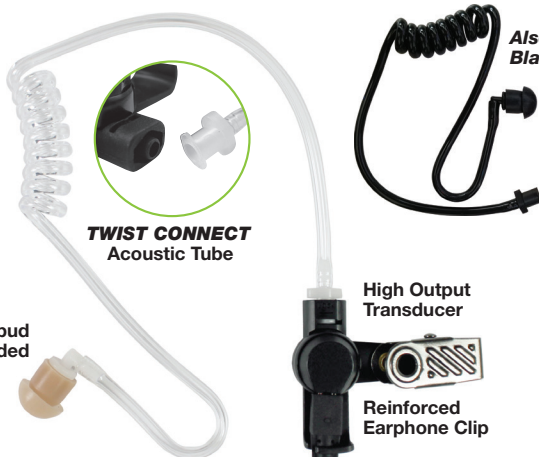

CONNECTOR
Simple Pin (1 & 2 pin)
Simple Pin w/screw(s)
Multi Pin

FEATURES

- Rugged lapel mic with surveillance style acoustic tube earphone
- TWIST CONNECT acoustic tube assembly for hygiene and multiple users
- Reinforced earphone clip provides cable retention and eliminates strain on earphone
- Mic housing uses high quality transmit capability
- Covert PTT clip attaches to lapel or sleeve
- Also available with Braided Fiber cloth cable

The SPM-2300-BF™ series products feature our custom made Braided Fiber cable for superior bending and pulling strength. We are so confident in the quality of our cable, that we will replace it for free if it ever breaks.

The SPM-2300-BF has all the features of our popular SPM-2300 - easy-to-use PTT button, Twist Connect clear tube, loud speaker, included semi-custom ear mold, but made with our new BF cable.

Now you have two choices! Traditional PU coiled cable or new Braided Fiber cable for the same price.

ADVANTAGES OF BRAIDED FIBER CLOTH

- Good for pulling and bending
- Soft / comfortable
- Resists tangling
- Non-reflective
- Waterproof

Also available with Black Tube Kit

Noise reduction mic element

Easy to use PTT switch

INCLUDES

(1) Open Ear Insert
(See parts page 43)

High Noise Environment?
Add OPTIONAL P-NAP kit
Page 44

38" STRAIGHT

38" STRAIGHT

Metal Clothing Clip

UPGRADE
QD™
QUICK DISCONNECT
AVAILABLE
See pages 52-53

1 & 2-WIRE ACCESSORIES