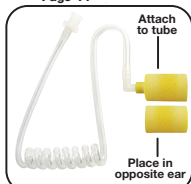

## FEATURES

- Rugged lapel mic with surveillance style acoustic tube earphone
- TWIST CONNECT acoustic tube assembly for hygiene and multiple users
- Reinforced earphone clip provides cable retention and eliminates strain on earphone
- Mic housing uses high quality transmit capability
- Covert PTT clip attaches to lapel or sleeve
- Also available with Braided Fiber cloth cable

The SPM-2300-BF has all the features of our popular SPM-2300 - easy-to-use PTT button, Twist Connect clear tube, loud speaker, included semi-custom ear mold, but made with our new BF cable.

Now you have two choices! Traditional PU coiled cable or new Braided Fiber cable for the same price.

## ADVANTAGES OF BRAIDED FIBER CLOTH

- Good for pulling and bending
- Soft / comfortable
- Resists tangling
- Non-reflective
- Waterproof

Also available with Black Tube Kit

Noise reduction mic element

Easy to use PTT switch

## INCLUDES

(1) Open Ear Insert  
(See parts page 43)

High Noise Environment?  
Add OPTIONAL P-NAP kit  
Page 44

38" STRAIGHT

38" STRAIGHT

Metal Clothing Clip

**UPGRADE**  
**QD™**  
QUICK DISCONNECT  
AVAILABLE  
See pages 52-53