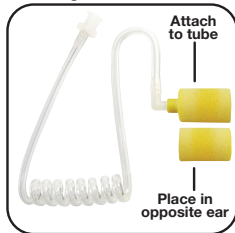

PRYME SPM-3300 3-Wire Surveillance Kit

For versatility in true surveillance applications, it's hard to beat PRYME's 3-wire audio accessories. These kits are easier to use and conceal under clothing, because each component of the kit (earphone, microphone and Push-to-Talk) is connected to the two-way radio via a separate cable. This allows you to stay in contact without drawing too much attention to your radio.

CONNECTOR
Simple Pin (1 & 2 pin)
Simple Pin w/screw(s)
Multi Pin

FEATURES

- Designed for high level of covert communications
- Micro lapel mic can transmit under clothing
- Barrel PTT form fits for easy transmission
- TWIST CONNECT acoustic tube assembly for hygiene and multiple users
- Reinforced earphone clip provides cable retention and eliminates strain on earphone

Also available with Black Tube Kit

INCLUDES

(1) Open Ear Insert
(See parts page 43)

High Noise Environment?
Add OPTIONAL P-NAP kit
Page 44

UPGRADE
QD™
QUICK DISCONNECT
AVAILABLE
See pages 52-53