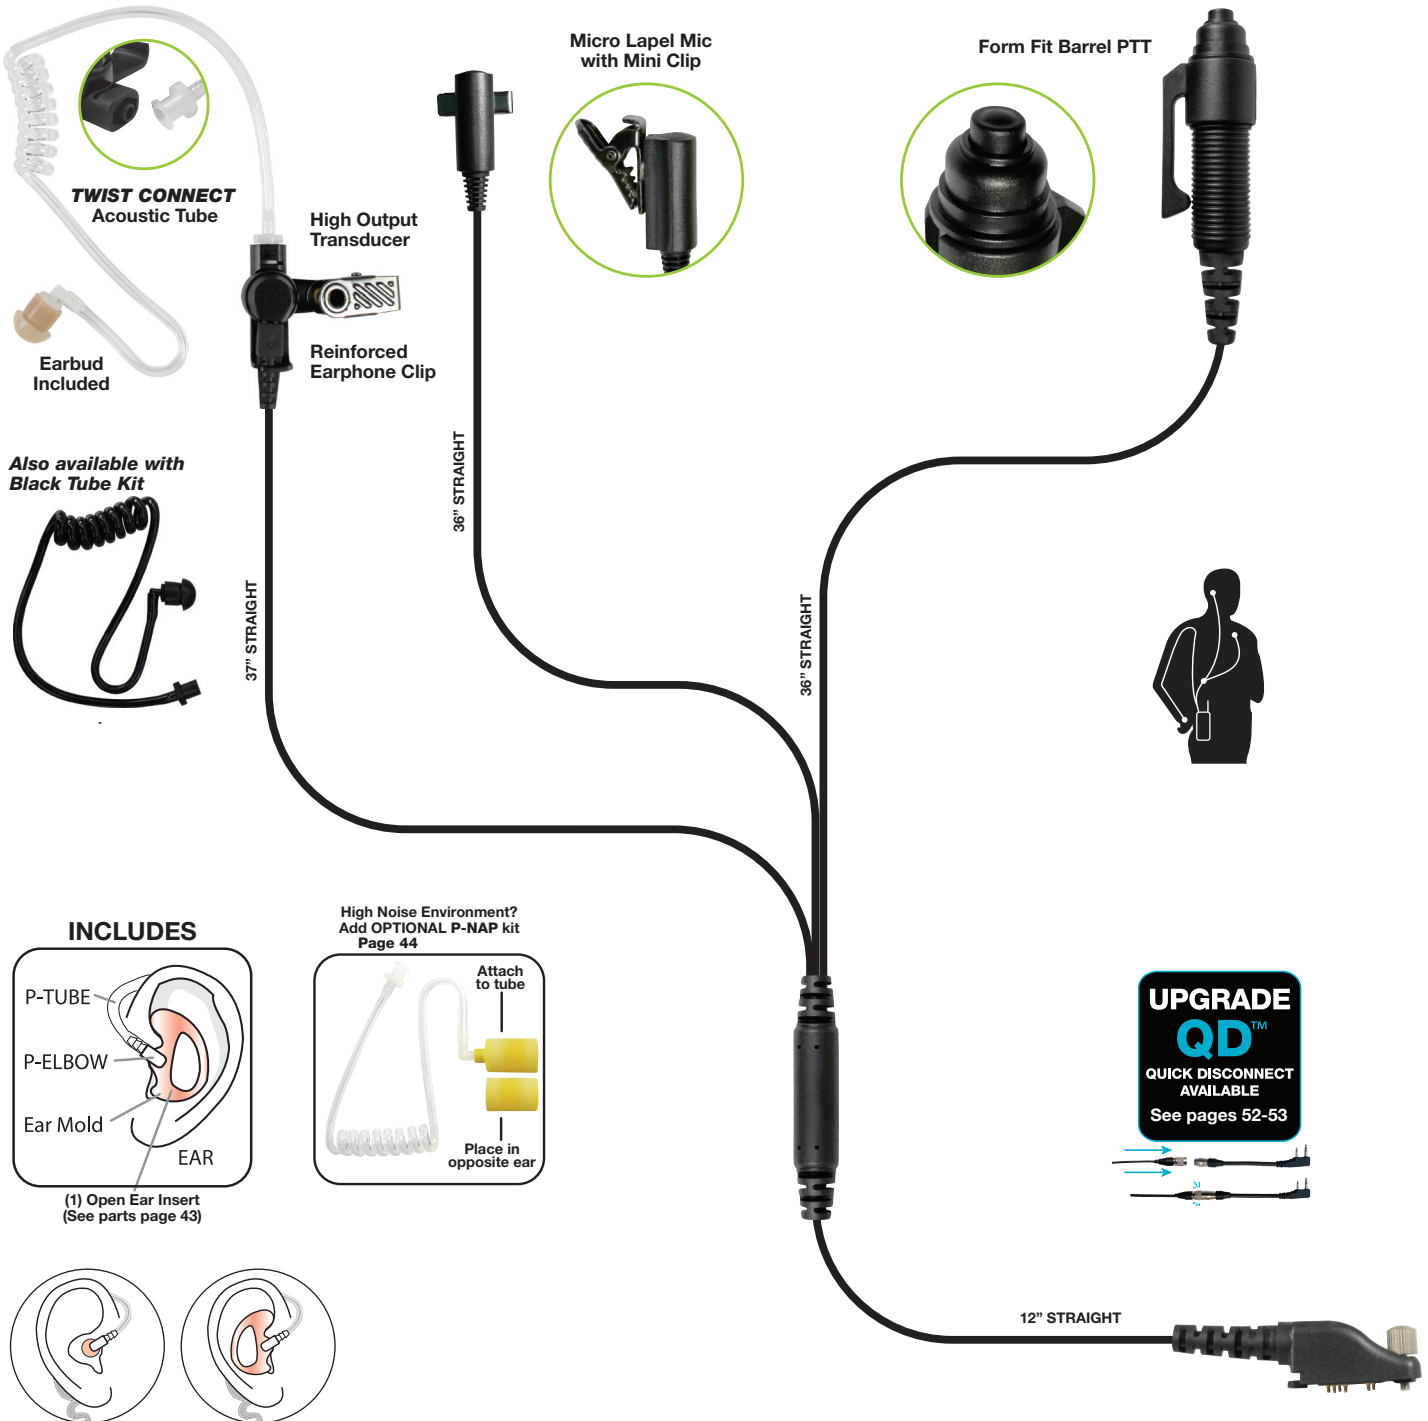

PRYME SPM-3300 3-Wire Surveillance Kit

For versatility in true surveillance applications, it's hard to beat PRYME's 3-wire audio accessories. These kits are easier to use and conceal under clothing, because each component of the kit (earphone, microphone and Push-to-Talk) is connected to the two-way radio via a separate cable. This allows you to stay in contact without drawing too much attention to your radio.

CONNECTOR
Simple Pin (1 & 2 pin)
Simple Pin w/screw(s)
Multi Pin

FEATURES

- Designed for high level of covert communications
- Micro lapel mic can transmit under clothing
- Barrel PTT form fits for easy transmission
- TWIST CONNECT acoustic tube assembly for hygiene and multiple users
- Reinforced earphone clip provides cable retention and eliminates strain on earphone

Also available with Black Tube Kit

INCLUDES

(1) Open Ear Insert
(See parts page 43)

High Noise Environment?
Add OPTIONAL P-NAP kit
Page 44

UPGRADE
QD™
QUICK DISCONNECT
AVAILABLE
See pages 52-53