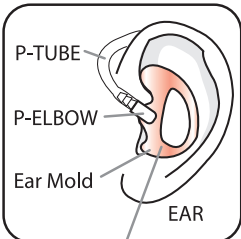

PRYME SPM-3300 3-Wire Surveillance Kit

For versatility in true surveillance applications, it's hard to beat PRYME's 3-wire audio accessories. These kits are easier to use and conceal under clothing, because each component of the kit (earphone, microphone and Push-to-Talk) is connected to the two-way radio via a separate cable. This allows you to stay in contact without drawing too much attention to your radio.

CONNECTOR
Simple Pin (1 & 2 pin)
Simple Pin w/screw(s)
Multi Pin

FEATURES

- Designed for high level of covert communications
- Micro lapel mic can transmit under clothing
- Barrel PTT form fits for easy transmission
- TWIST CONNECT acoustic tube assembly for hygiene and multiple users
- Reinforced earphone clip provides cable retention and eliminates strain on earphone

Also available with Black Tube Kit

INCLUDES

(1) Open Ear Insert
(See parts page 43)

High Noise Environment?
Add OPTIONAL P-NAP kit
Page 44

UPGRADE
QD™
QUICK DISCONNECT
AVAILABLE
See pages 52-53