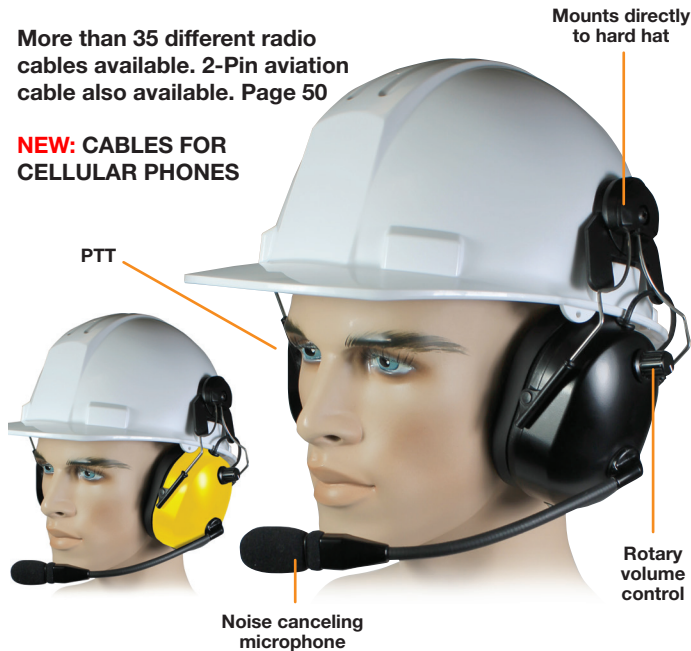

HBB-EM SERIES

High Performance Dual Muff Headsets

PRYME®

NRR Rating of 24dB

Hard Hat Mounting System

FEATURES

- Dual muff style headset with snap-on helmet mount
- Lightweight, comfortable, and easy to adjust
- Super comfortable foam earpads or optional GEL filled earpads
- Aviation-style boom microphone with flexible arm
- Optional noise canceling microphone reduces transmitted background noise
- Removable/replaceable radio interface cable (optional tactical kit available)
- Loud muff earphones allow the user to hear incoming signals easily
- Tactile PTT button mounted in the right earphone
- Replaceable microphone
- Rotary volume control
- 5P Mini XLR connector

HBB-EM-HMB (Black)
HBB-EM-HMY (Yellow)

Hard Hat Mounting System - Listen Only

FEATURES

- Dual muff style headset with snap-on helmet mount
- Lightweight, comfortable, and easy to adjust
- Super comfortable foam earpads or optional GEL filled earpads
- Loud muff earphones allow the user to hear incoming signals easily
- Standard 3.5mm jack can be used with common earphone cables
- Short 3.5mm coil cable

HBB-EM-LO-HMB (Black)
HBB-EM-LO-HMY (Yellow)

Short 3.5mm cable included

More than 35 different radio cables available. 2-Pin aviation cable also available. Page 50

NEW: CABLES FOR CELLULAR PHONES