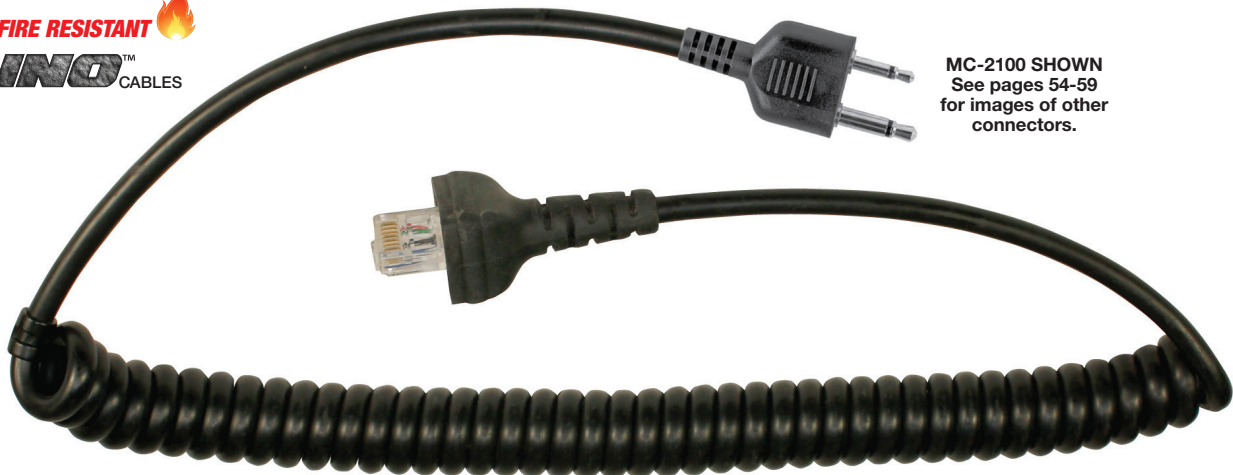

PART NUMBER	DESCRIPTION
FOR KENWOOD RADIOS	
MC-2101	Replacement Cable with x01 Connector
MC-2111	Replacement Cable with x11 Connector
FOR MOTOROLA RADIOS	
MC-2100-M11	Replacement Cable with M11 Connector
MC-2103	Replacement Cable with x03 Connector
MC-2113	Replacement Cable with x13 Connector
MC-2123	Replacement Cable with x23 Connector
MC-2133	Replacement Cable with x33 Connector
MC-2143	Replacement Cable with x43 Connector
MC-2163	Replacement Cable with x63 Connector
MC-2183	Replacement Cable with x83 Connector
FOR SEPURA RADIOS	
MC-2100-SP3	Replacement Cable with x00-SP3 Connector
MC-2100-SP4	Replacement Cable with x00-SP4 Connector
FOR TAIT RADIOS	
MC-2100-T8	Replacement Cable with H8 Connector
FOR VERTEX RADIOS	
MC-2102	Replacement Cable with x02 Connector
MC-2112	Replacement Cable with x12 Connector
MC-2122s	Replacement Cable with x22s Connector
MC-2142	Replacement Cable with x42 Connector
FOR WOUXUN RADIOS	
MC-2101	Replacement Cable with x01 Connector
UNIVERSAL EARMUFF HEADSET CABLE FOR QD	
MC-2105	Universal Replacement Cable for QD

REPLACEMENT CABLES - SPM-2100 SERIES

MC-2100 SHOWN
See pages 54-59
for images of other
connectors.