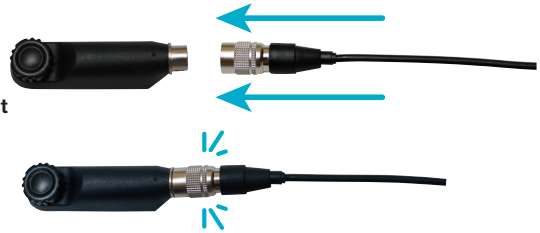

PRYME[®] QD[™] Quick Disconnect

PRYME's Quick Disconnect audio accessories and adapters provide both security and usability. Just install the adapter onto the radio and then plug the QD accessory into the six-pin QD connector. The push-pull mechanism locks the accessory in place during use, but still allows you to quickly remove it from the radio without tools if necessary.

Quick Disconnect Feature

PRYME's QD connectors are die-cast and precision machined for superb fit and incredible durability rivaling the OEM models.

Pick an Adapter and Accessory to make a set.

The PRYME Quick Disconnect (QD[™]) is available for a wide range of radios, offering additional convenience and simplicity. The PRYME QD[™] will allow the user to easily connect and disconnect a PRYME audio accessory, yet is secure enough to be used in most situations. All PRYME Quick Disconnect accessories are interchangeable with all PRYME Quick Disconnect adapters and pigtails, making communications convenient for large businesses that use multiple brands of radios. The PRYME Quick Disconnect pigtails and adapters also prevent wear and tear, prolonging the life of your radios.

The PRYME Quick Disconnect feature is available for these products:

HLP-SNL
Padded
Boom Headset

MC-EM05
Cable for HBB-EM
and HDS-EM
Dual Muff Headsets

NBP-BH05
Tactical Bone
Conduction Headset

SPM-105
Observer[™]
Lightweight
Speaker Mic