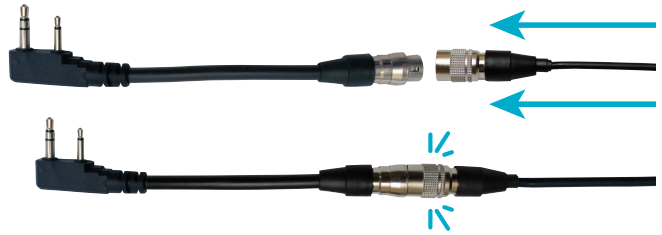

PRYME[®] QD[™] Quick Disconnect

PRYME's Quick Disconnect audio accessories and adapters provide both security and usability. Just install the adapter onto the radio and then plug the QD accessory into the six-pin QD connector. The push-pull mechanism locks the accessory in place during use, but still allows you to quickly remove it from the radio without tools if necessary.

Quick Disconnect Feature

PRYME's QD connectors are die-cast and precision machined for superb fit and incredible durability rivaling the OEM models.

Pick an Adapter and Accessory to make a set.

The PRYME Quick Disconnect (QD[™]) is available for a wide range of radios, offering additional convenience and simplicity. The PRYME QD[™] will allow the user to easily connect and disconnect a PRYME audio accessory, yet is secure enough to be used in most situations. All PRYME Quick Disconnect accessories are interchangeable with all PRYME Quick Disconnect adapters and pigtails, making communications convenient for large businesses that use multiple brands of radios. The PRYME Quick Disconnect pigtails and adapters also prevent wear and tear, prolonging the life of your radios.

The PRYME Quick Disconnect feature is available for these products:

HLP-SNL
Padded
Boom Headset

MC-EM05
Cable for HBB-EM
and HDS-EM
Dual Muff Headsets

NBP-BH05
Tactical Bone
Conduction Headset

SPM-105
Observer[™]
Lightweight
Speaker Mic