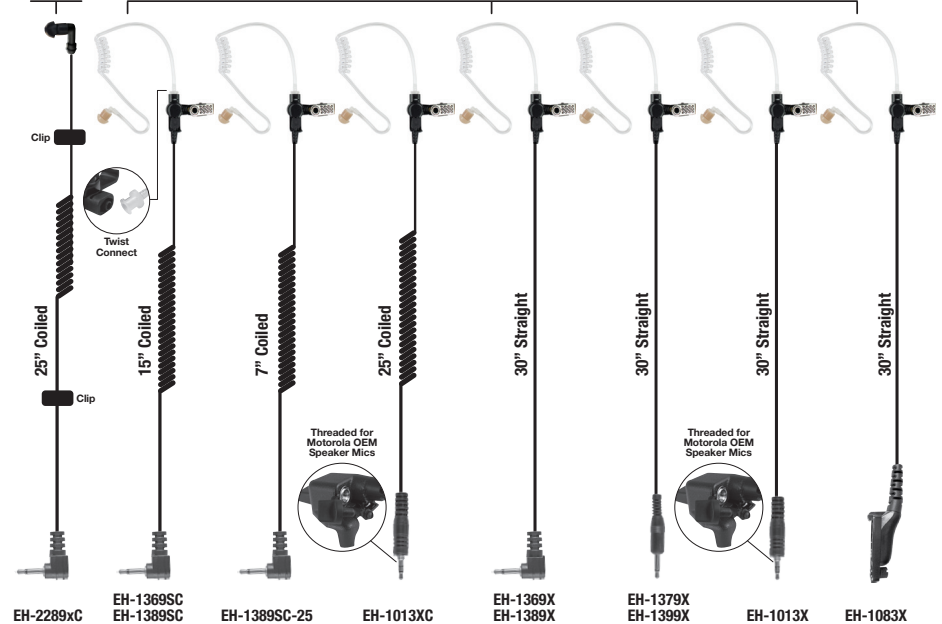

RECON™ EH-1300 SERIES

- Rugged surveillance style acoustic tube earphone
- TWIST CONNECT acoustic tube assembly for hygiene and multiple users
- The clear eartube is low profile and provides outstanding receive audio
- Features heavy-duty cable with a strong polyurethane jacket and reinforced strain relief
- Polycarbonate components for long life in the field
- Can be easily concealed under a sport coat, jacket, or other clothing
- Good for covert communication
- Available with either 2.5mm or 3.5mm plugs

Use earbud or flexible ear insert

All EH-1300 earpieces have TWIST CONNECT acoustic tube.

All EH-1300 earpieces have reinforced earphone clip.

NEW!
EH-2389xC

RECON™ EH-1300 SERIES

PART NUMBER	DESCRIPTION
EH-389SC	15" Coiled Cable w/3.5mm Right Angle Conn.
EH-369SC	15" Coiled Cable w/2.5mm Right Angle Conn.
EH-369XC	25" Coiled Cable w/2.5mm Right Angle Conn.
EH-389XC	25" Coiled Cable w/3.5mm Right Angle Conn.
EH-GH89SC	10" Coiled Cable w/3.5mm Right Angle Conn.
EH-1269SC	15" Coiled Cable w/2.5mm Right Angle Conn.
EH-1289SC	15" Coiled Cable w/3.5mm Right Angle Conn.
EH-1269XC	25" Coiled Cable w/2.5mm Right Angle Conn.
EH-1289XC	25" Coiled Cable w/3.5mm Right Angle Conn.

PART NUMBER	DESCRIPTION
EH-2389xC	25" Coiled Cable w/3.5mm w/3.5mm Right Angle Conn.
EH-1369SC	15" Coiled Cable w/2.5mm Right Angle Conn.
EH-1389SC	15" Coiled Cable w/3.5mm Right Angle Conn.
EH-1389SC-25	7" Coiled Cable w/3.5mm Right Angle Conn.
EH-1013XC (Motorola threaded)	25" Coiled Cable w/3.5mm Threaded Straight
EH-1369X	30" Straight Cable w/2.5mm Right Angle Conn.
EH-1379X	30" Straight Cable w/2.5mm Straight Conn.
EH-1389X	30" Straight Cable w/3.5mm Right Angle Conn.
EH-1399X	30" Straight Cable w/3.5mm Straight Conn.
EH-1013X (Motorola threaded)	30" Straight Cable w/3.5mm Threaded Straight Conn.