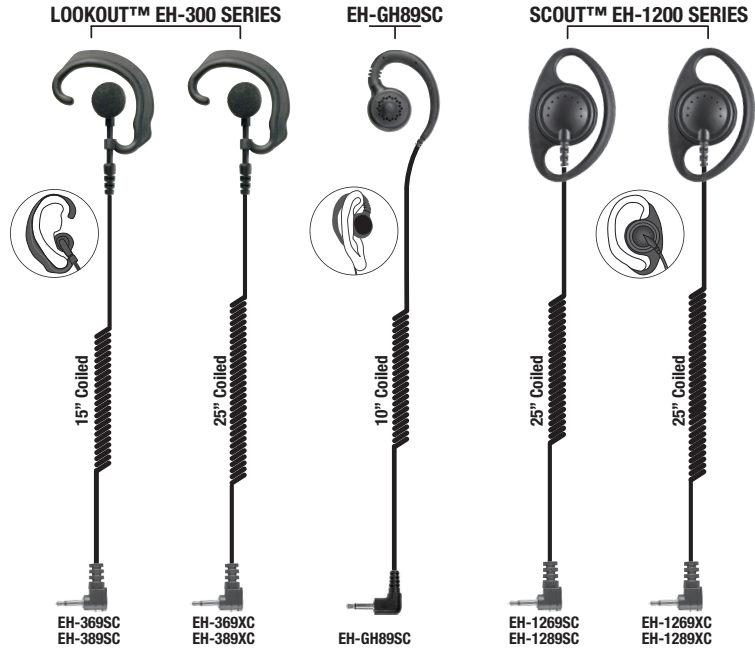

EH-GH89SC SERIES

- Comfortable G-Hook style earpiece can be used on either left or right ear
- Large speaker delivers clear, crisp audio
- Speaker can be easily cleaned for comfort or hygiene
- 10" coiled cord when retracted - expands to 20"
- 3.5mm plug

EH-289xB SERIES

PRYME® FLAT CABLE EARPHONE

Professional grade FLAT CABLE earphone fits all PRYME® speaker microphones and any other brands that use a 3.5mm plug. Lightweight and super comfortable for use on either ear. Not too long. Our unique FLAT CABLE is light, yet strong and resists tangles often seen with coiled cords.

RECON™ EH-1300 SERIES

- Rugged surveillance style acoustic tube earphone
- TWIST CONNECT acoustic tube assembly for hygiene and multiple users
- The clear eartube is low profile and provides outstanding receive audio
- Features heavy-duty cable with a strong polyurethane jacket and reinforced strain relief
- Polycarbonate components for long life in the field
- Can be easily concealed under a sport coat, jacket, or other clothing
- Good for covert communication
- Available with either 2.5mm or 3.5mm plugs

Use earbud or flexible ear insert

All EH-1300 earpieces have TWIST CONNECT acoustic tube.

All EH-1300 earpieces have reinforced earphone clip.

NEW!
EH-2389xC

RECON™ EH-1300 SERIES

PART NUMBER	DESCRIPTION
EH-389SC	15" Coiled Cable w/3.5mm Right Angle Conn.
EH-369SC	15" Coiled Cable w/2.5mm Right Angle Conn.
EH-369XC	25" Coiled Cable w/2.5mm Right Angle Conn.
EH-389XC	25" Coiled Cable w/3.5mm Right Angle Conn.
EH-GH89SC	10" Coiled Cable w/3.5mm Right Angle Conn.
EH-1269SC	15" Coiled Cable w/2.5mm Right Angle Conn.
EH-1289SC	15" Coiled Cable w/3.5mm Right Angle Conn.
EH-1269XC	25" Coiled Cable w/2.5mm Right Angle Conn.
EH-1289XC	25" Coiled Cable w/3.5mm Right Angle Conn.