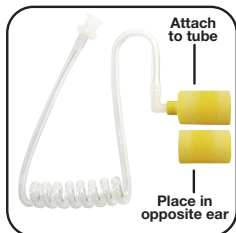

GLADIATOR™ SPM-1500 Heavy-Duty Throat Microphone

PRYME®

The GLADIATOR™ tactical HD Throat Mic system blocks background noise by picking up sound directly from user's vocal cords. Dual mic elements provide excellent audio, and eliminate the throat location placement issues often found with single element products. It has a surveillance style acoustic tube earphone for private communications.

FEATURES

- Tactical, heavy-duty throat microphone with acoustic earphone
- Blocks background noise by picking up the sound of the user's voice directly from vocal chord vibration
- Dual microphone elements for comfort and performance
- Heavy-duty construction, featuring polyurethane cable, rubber, and high-impact polycarbonate
- Clear acoustic tube style surveillance earphone made of heavy grade surgical tubing
- Large PTT button for tactical set-up
- Fits neck sizes from 12" to 17"
- Throat Mic Portion IP68 rating*

Upgraded for Digital Radios

UPGRADE
QD™
QUICK DISCONNECT
AVAILABLE
See pages 40-41

INCLUDES

(1) Open Ear Insert
(See parts page 42)

Included Strap
Fastens Securely

High Noise Environment?
Add OPTIONAL P-NAP kit

PTT-1500D

- *Throat section rated IP68 (fully submersible)
- PTT-1500B rated IP56
- PTT-1500E Junction Box/PTT (optional) not rated
- PTT-1500D Waterproof PTT (optional) (shown above)