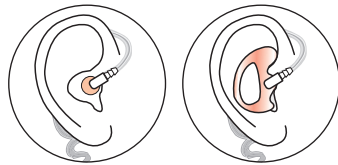

FEATURES

- Tactical, heavy-duty throat microphone with acoustic earphone
- Blocks background noise by picking up the sound of the user's voice directly from vocal chord vibration
- Dual microphone elements for comfort and performance
- Heavy-duty construction, featuring polyurethane cable, rubber, and high-impact polycarbonate
- Clear acoustic tube style surveillance earphone made of heavy grade surgical tubing
- Large PTT button for tactical set-up
- Fits neck sizes from 12" to 17"
- Throat Mic Portion IP68 rating*

Upgraded for Digital Radios

UPGRADE
QD™
QUICK DISCONNECT
AVAILABLE
See pages 40-41

INCLUDES

(1) Open Ear Insert
(See parts page 42)

Included Strap
Fastens Securely

High Noise Environment?
Add OPTIONAL P-NAP kit