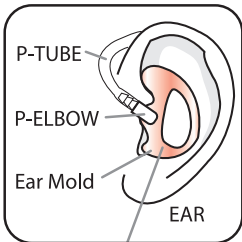

GLADIATOR™ SPM-1500 Heavy-Duty Throat Microphone

PRYME®

The GLADIATOR™ tactical HD Throat Mic system blocks background noise by picking up sound directly from user's vocal cords. Dual mic elements provide excellent audio, and eliminate the throat location placement issues often found with single element products. It has a surveillance style acoustic tube earphone for private communications.

FEATURES

- Tactical, heavy-duty throat microphone with acoustic earphone
- Blocks background noise by picking up the sound of the user's voice directly from vocal chord vibration
- Dual microphone elements for comfort and performance
- Heavy-duty construction, featuring polyurethane cable, rubber, and high-impact polycarbonate
- Clear acoustic tube style surveillance earphone made of heavy grade surgical tubing
- Large PTT button for tactical set-up
- Fits neck sizes from 12" to 17"
- Throat Mic Portion IP68 rating*

Upgraded for Digital Radios

UPGRADE
QD™
QUICK DISCONNECT
AVAILABLE
See pages 40-41

INCLUDES

(1) Open Ear Insert
(See parts page 42)

Included Strap
Fastens Securely

High Noise Environment?
Add OPTIONAL P-NAP kit