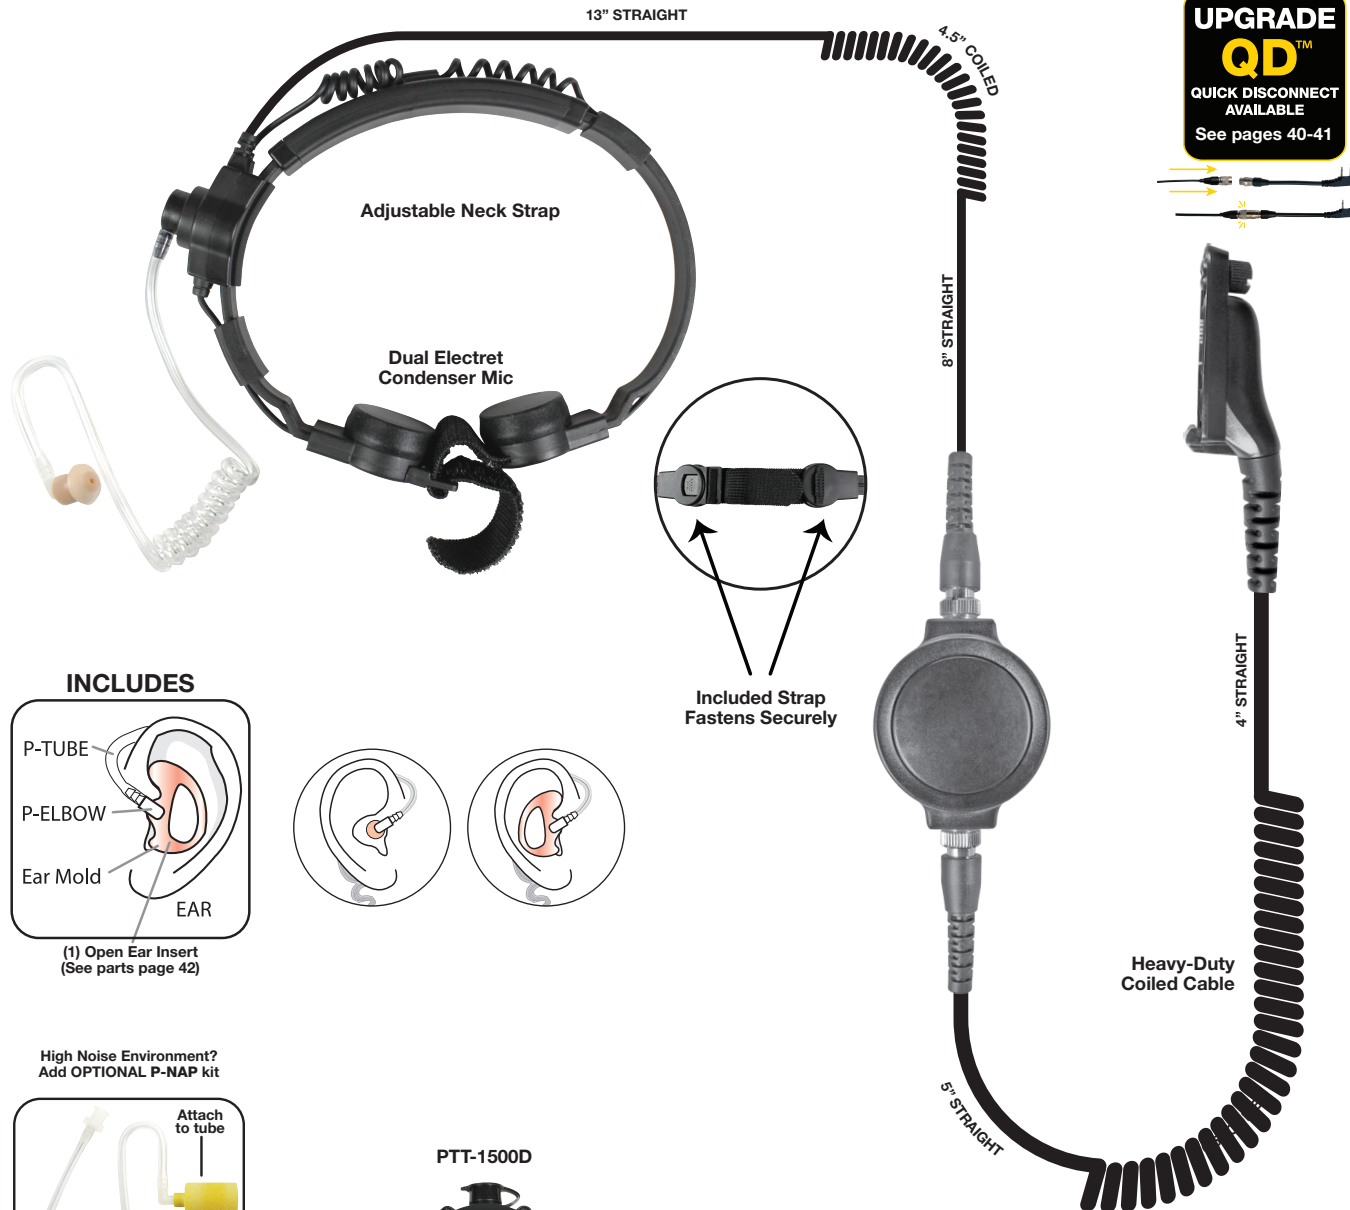

GLADIATOR™ SPM-1500 Heavy-Duty Throat Microphone

PRYME®

The GLADIATOR™ tactical HD Throat Mic system blocks background noise by picking up sound directly from user's vocal cords. Dual mic elements provide excellent audio, and eliminate the throat location placement issues often found with single element products. It has a surveillance style acoustic tube earphone for private communications.

FEATURES

- Tactical, heavy-duty throat microphone with acoustic earphone
- Blocks background noise by picking up the sound of the user's voice directly from vocal chord vibration
- Dual microphone elements for comfort and performance
- Heavy-duty construction, featuring polyurethane cable, rubber, and high-impact polycarbonate
- Clear acoustic tube style surveillance earphone made of heavy grade surgical tubing
- Large PTT button for tactical set-up
- Fits neck sizes from 12" to 17"
- Throat Mic Portion IP68 rating*

Upgraded for Digital Radios

UPGRADE
QD™
QUICK DISCONNECT
AVAILABLE
See pages 40-41

INCLUDES

(1) Open Ear Insert
(See parts page 42)

Included Strap
Fastens Securely

High Noise Environment?
Add OPTIONAL P-NAP kit

PTT-1500D

- *Throat section rated IP68 (fully submersible)
- PTT-1500B rated IP56
- PTT-1500E Junction Box/PTT (optional) not rated
- PTT-1500D Waterproof PTT (optional) (shown above)